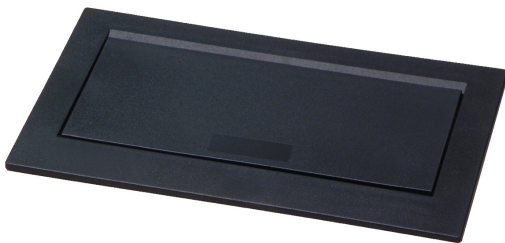

# Pop-Up Power Tap

Advanced power & communication solutions for the open office environment

**Today's** flexible learning and workgroup environments require convenient power and data access. Group Dekko's Pop-Up Power Tap provides the solution you need and operates with a simple touch to the cover.

## FEATURES

- Asymmetrical Receptacles
- *Fast Charge* Dual USB Charger
- Cat5 Data Jack Bezel
- Smooth One Touch Operation
- 15 Amp NEMA or PERIMETER Cord Options
- UL / CUL Listed

**Plug Options**

### Features that sets this Power Tap apart:

Asymmetrical Receptacles accommodate all types of plugs and chargers; at the same time!

The *Fast Charge* Dual USB Charger is the quickest UL 962 charger available on the market today.

Specify: Cord Length and Plug Style

Model: 305043

Pop-Up Data with Dual Voice/Data Bezel Adapters

Specify: Cord Length and Plug Style

Requires 4" x 8" Work Surface Cut Out. Unit is secured by Thumbscrew Clamp