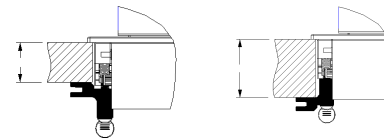

Specify: Cord Length and Plug Style

Model: 305043

Pop-Up Data with Dual Voice/Data Bezel Adapters

Specify: Cord Length and Plug Style

Requires 4" x 8" Work Surface Cut Out. Unit is secured by Thumbscrew Clamp