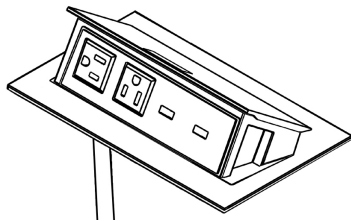

Use the Pop-Up Power Tap with the PERIMETER power system to offer true flexibility and simplicity in reconfiguration for office, training and learning spaces

Model: 305042

Pop-Up USB with integral *Fast Charge* Dual USB Charger