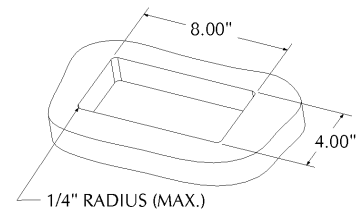

Specify: Cord Length and Plug Style

Model: 305043

Pop-Up Data with Dual Voice/Data Bezel Adapters

Specify: Cord Length and Plug Style

Requires 4" x 8" Work Surface Cut Out. Unit is secured by Thumbscrew Clamp