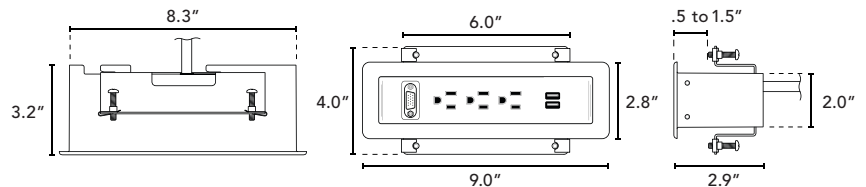

Learn more about the Ashley Trio+ Bezel and the rest of the Powered by Pent Collection at poweredbypent.com

2505 Dekko Drive, Garrett, IN 46738 Customer Service: 800.357.5622 Revision: 4.9.15