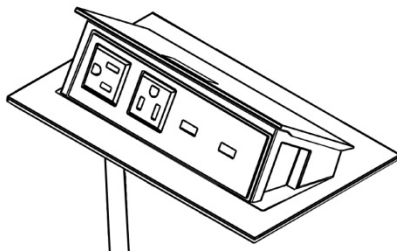

FEATURES

- Asymmetrical Receptacles
- *Fast Charge* Dual USB Charger
- Smooth One Touch Operation
- 15 Amp NEMA or PERIMETER Cord Options
- UL / CUL Listed

Plug Options

Pop-Up Power Tap

Sensibility

Features that sets this Power Tap apart:

Asymmetrical Receptacles accommodate all types of plugs and chargers; at the same time!

The *Fast Charge* Dual USB Charger is the quickest UL 962 charger available on the market today.

Use the Pop-Up Power Tap with the PERIMETER power system to offer true flexibility and simplicity in reconfiguration for office, training and learning spaces

Model: 305042

Pop-Up USB with integral
Fast Charge Dual USB Charger

Requires 4" x 8" Work Surface Cut Out.
Unit is secured by Thumbscrew Clamp

Specify: Cord Length and Plug Style

Clamp can be reversed for thicker tops.