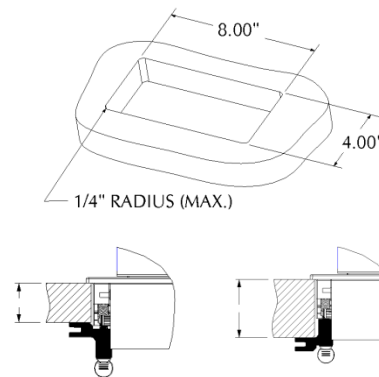

Model: 305042

Pop-Up USB with integral
Fast Charge Dual USB Charger

Requires 4" x 8" Work Surface Cut Out.
Unit is secured by Thumbscrew Clamp

Specify: Cord Length and Plug Style

Clamp can be reversed for thicker tops.