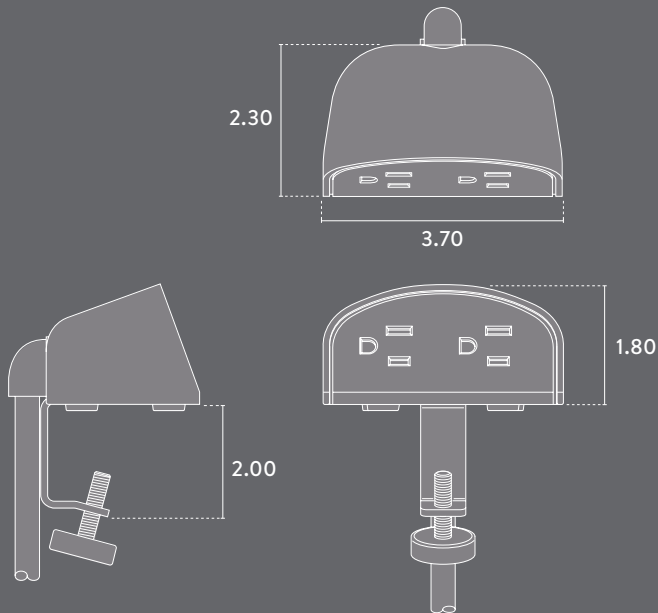

MINI-ADAPT POWER TAP

The Mini-Adapt Power Tap, with an unobtrusive half-moon design and small foot print, provides an economical yet visually appealing option for an edge mount power tap on any surface.

POP-UP POWER TAP

The Pop-Up Power Tap features asymmetrical receptacles to accommodate all types of plugs and chargers at the same time, a total of 2 Amp output via 2 USB charging ports, smooth One Touch Operation, and 15 Amp NEMA or PERIMETER Cord Options.

Both the Mini-Adapt and Pop-Up Power Taps are available in monochromatic Black and White and are UL962 and 962A approved.

Cord Options:

- 15 Amp NEMA 6'
- 15 Amp NEMA 10'
- Perimeter Connector

MINI-ADAPT POWER TAP