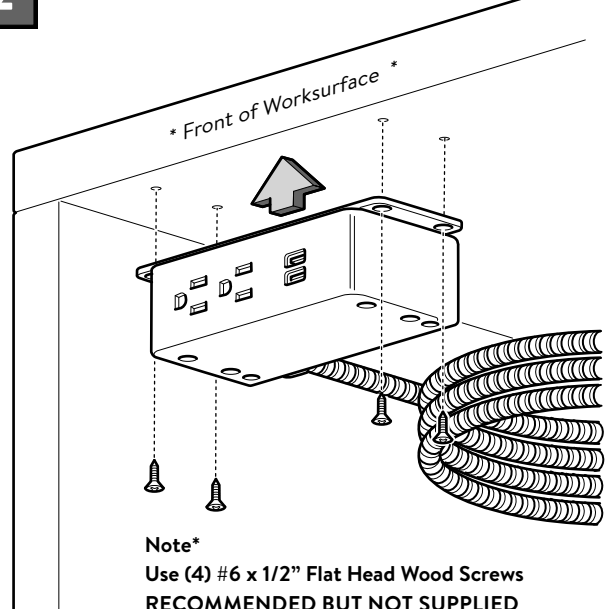

STUDIO

BY DEKKO

2505 Dekko Drive
Garrett, IN 46738
Customer Service: 800.357.5622

ASHLEY DUO UNDER

- Conduit Feed - Under Worksurface Mounting Installation Instruction

This device complies with part 15A of the FCC Rules. Operation is subject to the following two conditions: (1) This device may not cause harmful interference, and (2) this device must accept any interference received, including interference that may cause undesired operation.

Tools Required

1 Place Template and Pre-Drill Holes

2 Install Ashley Duo Under to Worksurface

3 Route Conduit Feed to Nearest Power Distribution Source

2505 Dekko Drive
Garrett, IN 46738
Customer Service: 800.357.5622

ASHLEY DUO UNDER

- Conduit Feed -

Under Worksurface Mounting
Installation Instruction Template

This device complies with part 15A of the FCC Rules. Operation is subject to the following two conditions: (1) This device may not cause harmful interference, and (2) this device must accept any interference received, including interference that may cause undesired operation.