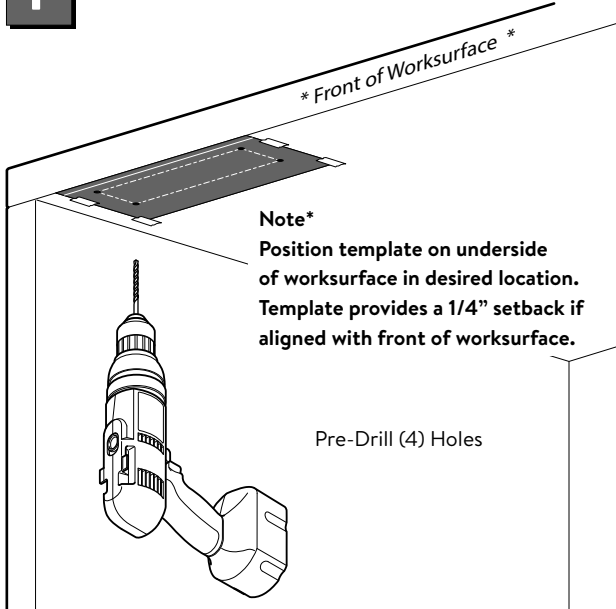

STUDIO

BY DEKKO

2505 Dekko Drive
Garrett, IN 46738
Customer Service: 800.357.5622

ASHLEY DUO UNDER

- Conduit Feed - Under Worksurface Mounting Installation Instruction

This device complies with part 15A of the FCC Rules. Operation is subject to the following two conditions: (1) This device may not cause harmful interference, and (2) this device must accept any interference received, including interference that may cause undesired operation.

Tools Required

1 Place Template and Pre-Drill Holes

2 Install Ashley Duo Under to Worksurface

3 Route Conduit Feed to Nearest Power Distribution Source

2505 Dekko Drive
Garrett, IN 46738
Customer Service: 800.357.5622

ASHLEY DUO UNDER

- Conduit Feed -

Under Worksurface Mounting
Installation Instruction Template

This device complies with part 15A of the FCC Rules. Operation is subject to the following two conditions: (1) This device may not cause harmful interference, and (2) this device must accept any interference received, including interference that may cause undesired operation.