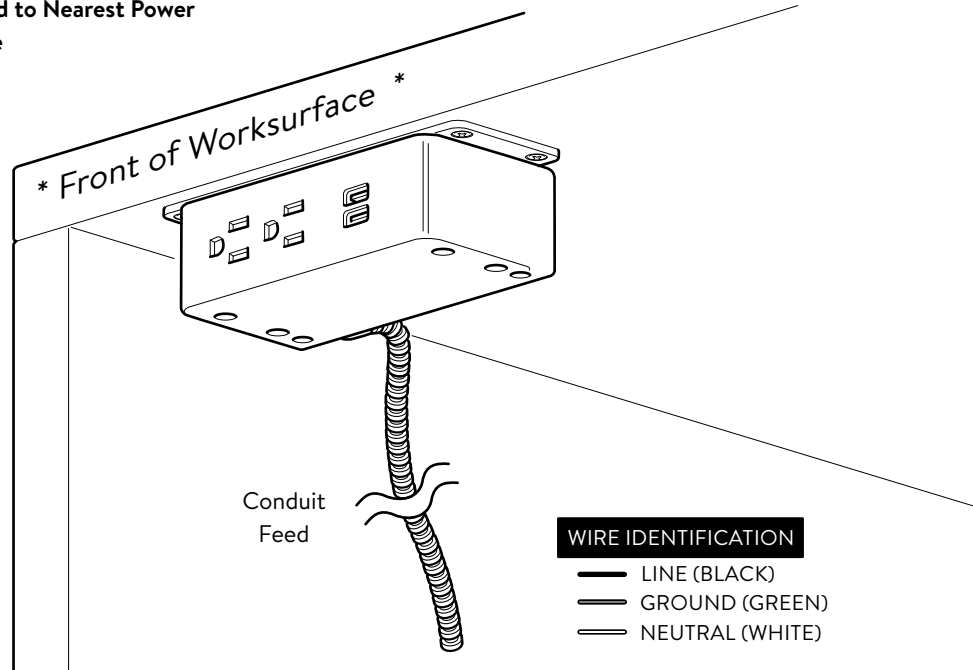

STUDIO

BY DEKKO

2505 Dekko Drive
Garrett, IN 46738
Customer Service: 800.357.5622

ASHLEY DUO UNDER

- Conduit Feed - Under Worksurface Mounting Installation Instruction

This device complies with part 15A of the FCC Rules. Operation is subject to the following two conditions: (1) This device may not cause harmful interference, and (2) this device must accept any interference received, including interference that may cause undesired operation.

Tools Required

1 Place Template and Pre-Drill Holes

2 Install Ashley Duo Under to Worksurface

3 Route Conduit Feed to Nearest Power Distribution Source

2505 Dekko Drive
Garrett, IN 46738
Customer Service: 800.357.5622

ASHLEY DUO UNDER

- Conduit Feed -

Under Worksurface Mounting
Installation Instruction Template

This device complies with part 15A of the FCC Rules. Operation is subject to the following two conditions: (1) This device may not cause harmful interference, and (2) this device must accept any interference received, including interference that may cause undesired operation.