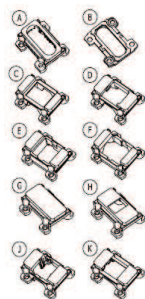

ASHLEY QUAD
Specification Guide

		DESCRIPTION	MODEL
Ashley Quad		4 AC 15 Amp Power Outlets 2 Data Ports 2 USB 4.2 Amps 6' or 10' Cord - Specify Below Data Port Insert Options: VGA, HDMI, Data, Blank Insert	305095.01
		6' or 10' Hardwire—Specify Below	200063.01
Ashley Quad Under		4 AC 15 Amp Power Outlets 2 Data Ports 2 USB 4.2 Amps 6' or 10' Cord - Specify Below Data Port Insert Options: VGA, HDMI, Data, Blank Insert	305098.01
		6' or 10' Hardwire—Specify Below	200066.01
Ashley Quad Bezel		4 AC 15 Amp Power Outlets 2 Data Ports 2 USB 4.2 Amps 6' or 10' Cord - Specify Below Data Port Insert Options: VGA, HDMI, Data, Blank Insert	305101.01
		6' or 10' Hardwire—Specify Below	200069.01

Data Port Adapters

Two Data Port Adapter Kits come standard with all Quad Models

Data Port Insert Options: VGA, Siemon, Panduit mini-com, Commscope, Ortronics, Blank, Cable retainer, Belden EZ MDVO, Keystone

TO ORDER PLEASE SPECIFY THE FOLLOWING

▶ ▶

Step 1:
Base Model #

Step 2:
Finish Options

Step 3:
NEMA Plug or Hardwire Lengths

Code	Plastic Face/Metal Trim	Cord Color
.04	Black/Black	Black
.02	Black/Silver	Black
.08	Gray/Black	Black
.01	Gray/Silver	Black
.05	Gray/White	Black
.03	White/Black	White
.57	White/Silver	White
.WV	White/White	White
.11	Blue Daisy/White	White
.12	Blue Daisy/Silver	White
.13	Blue Daisy/Black	Black
.14	Light Green/White	White
.15	Light Green/Silver	White
.16	Light Green/Black	Black
.17	Harvest Pumpkin/White	White
.18	Harvest Pumpkin/Silver	White
.19	Harvest Pumpkin/Black	Black
.20	Neon Red/White Neon	White
.21	Red/Silver Neon/Black	White
.22		Black

Code	Cord Length
.06	6' or 72"
.10	10' or 120"

Fused Plug: Quad models come standard with a fused plug

Contact Salesperson For Additional Cord Options

EXAMPLE

305050.01.57.06

Base Model=Ashley Duo
Finish Option=White/Silver
Cord Length=6'