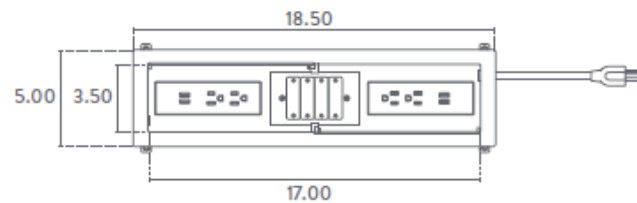

Stafford™ Specifications

- 4- 15A, 120V AC Power Outlets
- 4- 2.1A/10.5W USB Charging Ports
- 4 Blank Extron "Mini" Plates*
- Cord Options Include 10' Cord, 1' Perimeter Cord, or 8' Hardwire Conduit
- Recessed Cavity in Satin Black
- Recommended Cutout Size: 17.75" x 4.38"
- UL 962A and 111 Listed

Stafford Mini™ Specifications

- 2- 15A, 120V AC Power Outlets
- 2- 2.1A/10.5W USB Charging Ports
- 2 Blank Extron "Mini" Plates*
- Cord Options Include 10' Cord, 12" Perimeter Cord, or 8' Hardwire Conduit
- Recessed Cavity in Satin Black
- Recommended Cutout Size: 9.50" x 4.38"
- UL 962A and 111 Listed

**Extron Plates sold through Third Party Distributor. Contact Extron directly for Extron Plate Options. Not available for purchase through Dekko.*

Dimensions

- Stafford™ Standard Dimensions: 18.5" x 5"
- Stafford Mini™ Standard Dimensions: 10" x 5"