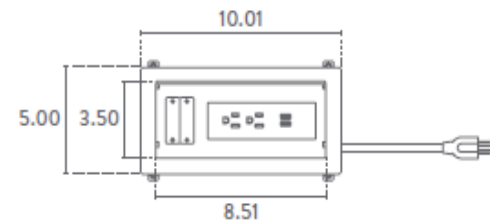

Stafford™ Specifications

- 4- 15A, 120V AC Power Outlets
- 4- 2.1A/10.5W USB Charging Ports
- 4 Blank Extron "Mini" Plates*
- Cord Options Include 10' Cord, 1' Perimeter Cord, or 8' Hardwire Conduit
- Recessed Cavity in Satin Black
- Recommended Cutout Size: 17.75" x 4.38"
- UL 962A and 111 Listed

Stafford Mini™ Specifications

- 2- 15A, 120V AC Power Outlets
- 2- 2.1A/10.5W USB Charging Ports
- 2 Blank Extron "Mini" Plates*
- Cord Options Include 10' Cord, 12" Perimeter Cord, or 8' Hardwire Conduit
- Recessed Cavity in Satin Black
- Recommended Cutout Size: 9.50" x 4.38"
- UL 962A and 111 Listed

**Extron Plates sold through Third Party Distributor. Contact Extron directly for Extron Plate Options. Not available for purchase through Dekko.*

Dimensions

- Stafford™ Standard Dimensions: 18.5" x 5"
- Stafford Mini™ Standard Dimensions: 10" x 5"