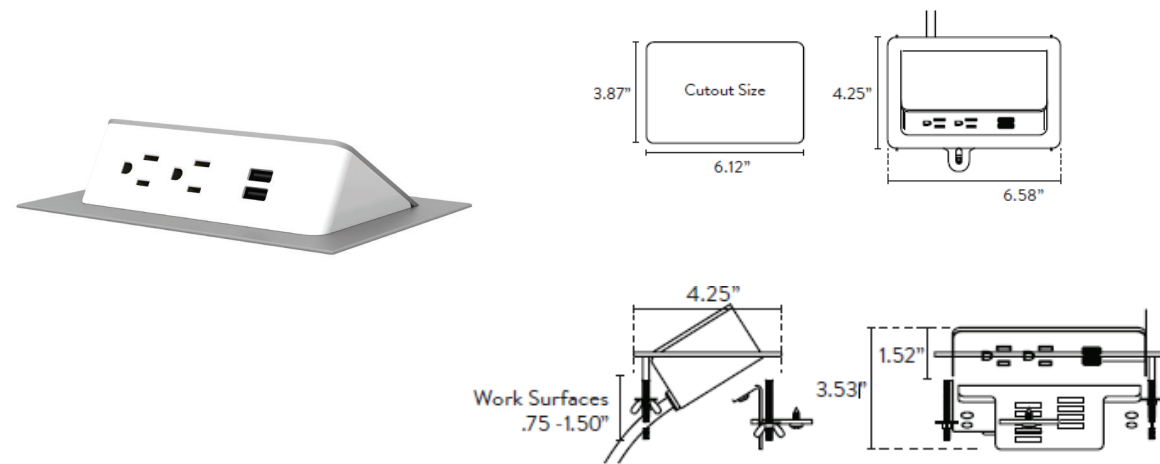

White	
Grey	
Black	
Harvest Pumpkin	
Neon Red	
Blue Daisy	
Light Green	

Specifications

- 2- 15A, 120V AC Power Outlets
- 2- 2.1A/10.5W USB Charging Ports
- 6' or 10' Cord or Hardwire Option
- UL 962A and UL 111 Listed
- UL 1310 Recognized
- Meets UL Spill Requirements
- Class 2, FCC Part 15 A Approved
- Meets USB.org Battery Charging 1.2 Specifications

Dimensions

- Ashley Duo Wedge™ Standard Dimensions: 6.58" x 4.25" x 3.87"

DESCRIPTION	LENGTHS CORDED & HARDWIRE	FINISH		MODEL
		PLASTIC FACE/METAL TRIM		
ASHLEY DUO WEDGE - BEZEL				
• 2 AC 15 Amp Power Outlets, 2 USB 2.1 Amp Charging Ports	6' Corded	Black/Black	305063.01.04.06	
		Gray/Silver	305063.01.01.06	
		White/Silver	305063.01.57.06	
		White/White	305063.01.VW.06	
	10' Corded	Black/Black	305063.01.04.10	
		Gray/Silver	305063.01.01.10	
		White/Silver	305063.01.57.10	
		White/White	305063.01.VW.10	
	6' Hardwire	Black/Black	200070.01.04.06	
		Gray/Silver	200070.01.01.06	
		White/Silver	200070.01.57.06	
		White/White	200070.01.VW.06	
	10' Hardwire	Black/Black	200070.01.04.10	
		Gray/Silver	200070.01.01.10	
		White/Silver	200070.01.57.10	
		White/White	200070.01.VW.10	