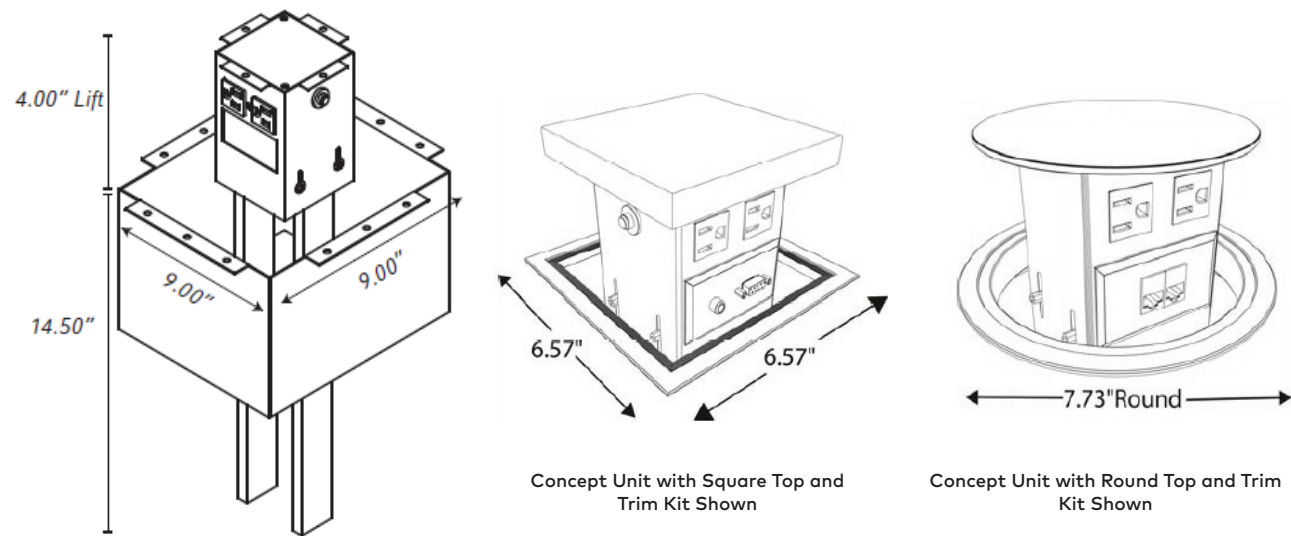

## DISCREET TABLETOP POWER SOLUTION

Designed to discreetly hide beneath a work surface or counter top, Concept delivers power and data on your demand. A simple press of the lid raises or lowers power access to and from the table surface. Sleek and small in frame, Concept is packed with four power receptacles and two telecom plate knockouts evenly distributed on two sides for optimal sharing access. Decorative lids and trim kits, available as options, allow for both a square or round design and are available in a variety of finishes. Prefer your own design? Fabricate your own tops to match the veneer of your table.

**CONCEPT™**

**FEATURES:**

**Applications**

Bezel / In-Surface (*Pop-up Unit*)

**Standard Finishes**

- Brushed Stainless Steel
- Black

**Specifications**

- 4 - 15A, 120V AC Power Receptacles
- 15A Rated Circuit Breaker
- 2 Telecom Plate Knockouts - Fully Customizable (*Purchased Separately*)
- Manual Lift Mechanism
- Corded & Hardwire Options
- Standard Cord and Hardwire Whip Length: 72"
- Square or Round Tops Available in Black or Stainless Steel Finish with Trim Kit
- Optional Outer Pan Accessory Available
- Table Thicknesses Requirement: .75" - 1.50"
- Recommended Gap (between table & top edge): 0.062" - 0.125"
- Manual Lift Supports Maximum 4 lbs.
- CSA Certified

**Unit Dimensions**

- Unit *without* Outer Pan: 9" x 9" x 14.50"
- Unit *with* Outer Pan: 9" x 9" x 23.50"

**Top Size Parameters**

- ECA Top Size: 5.25" Round or 5.25" Square
- Minimum Custom Top Size: 5" Round or 4.5" Square
- Maximum Custom Top Size: 7" Round or 7" Square