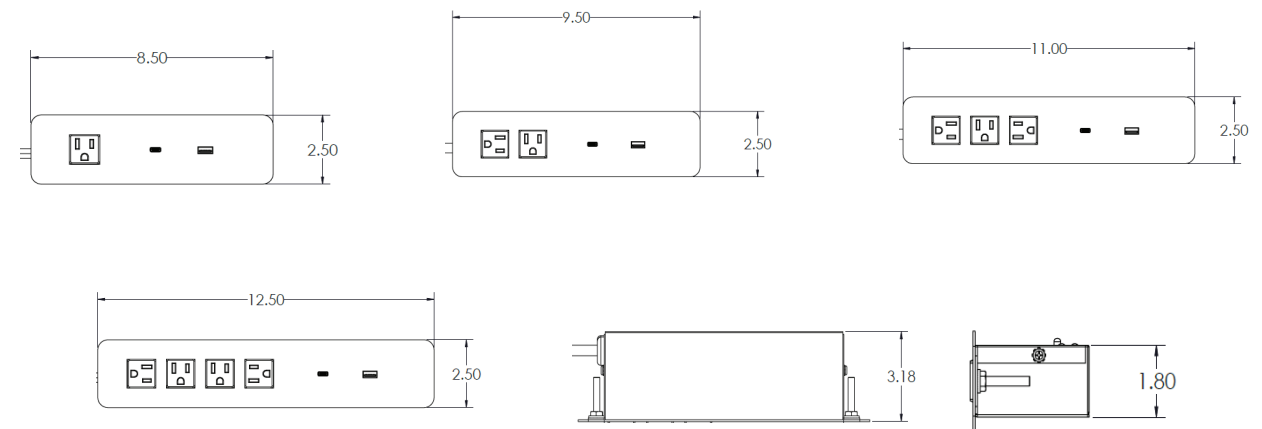

Specifications

- 1-4 - 15A, 120VAC Spill-Resistant Receptacles
- 70 Watt Charging Capacity: 2.1A/10.5W USB and 3A/60W USB-C PD Charging Ports
- 1 Telecom Plate Knockout (Available On Select Models)
- Standard Cord Length: 108"
- DaisyLink™ & Hardwire Options Available
- Recommended Table Thickness: 0.25" - 1.25"
- Recommended Table Cutout: See Install Instructions (Vary By Configuration)
- Optional Accessory: 1.5" Mounting Bracket
- ETL Listed for US and Canada

Dimensions

- 1 Power Only Standard Dimensions: 8.50" x 2.50" x 3.18"
- 1 Power with Data Standard Dimensions: 12.50" x 2.50" x 3.18"
- 2 Power Only Standard Dimensions: 9.50" x 2.50" x 3.18"
- 2 Power with Data Standard Dimensions: 13.50" x 2.50" x 3.18"
- 3 Power Only Standard Dimensions: 11" x 2.50" x 3.18"
- 3 Power with Data Standard Dimensions: 15" x 2.50" x 3.18"
- 4 Power Only Standard Dimensions: 12.50" x 2.50" x 3.18"
- 4 Power with Data Standard Dimensions: 16.50" x 2.50" x 3.18"