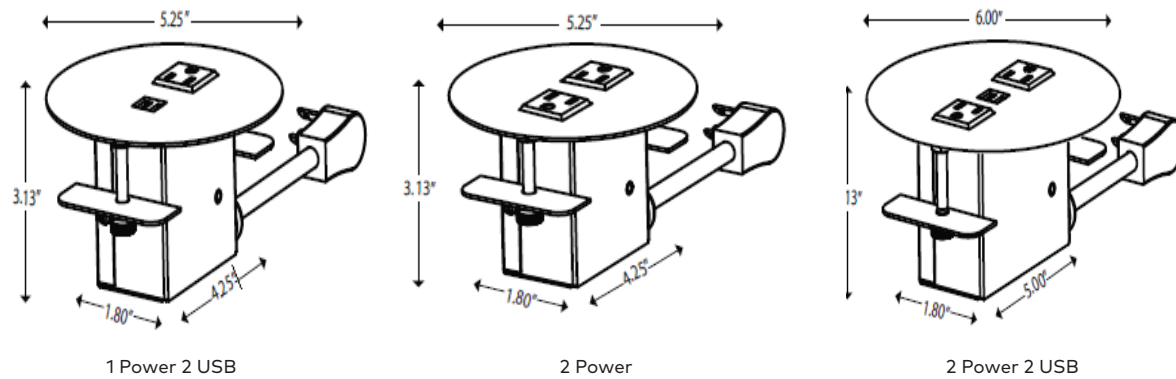

COVE™ ROUND SERIES

**SMALL,
YET
POWERFUL**

MINIMALIST APPEAL

Cove™ Round Series is a flush mount solution with a sleek round faceplate. Designed to seamlessly blend power and USB charging ports into a variety of applications, it can be easily integrated into anything from large benching and conference tables to smaller café and occasional tables. 2.1 Amp USB ports charge your favorite devices like mobile phones and tablets even while in use. Unique spill-resistant receptacles provide an added level of safety in high traffic or lounge areas more prone to spills.

COVE™ ROUND SERIES - CORDED

FEATURES:

Applications

Bezel / In-Surface

Standard Finishes

- Silver Pearl
- Gloss White
- Black

Specifications

- 1-2 - 12A, 120V AC Spill-Resistant Receptacles
- 2 - 2.1A/10.5W USB Charging Ports *(Available on Select Models)*
- Standard Cord Length: 108" with 90-Degree Plug
- Optional Mounting Accessory: 1.5" Mounting Bracket
- Recommended Table Thickness: 0.75" - 1.25"
- Recommended Table Cutout: 3.27" x 1.90"
- ETL Listed for US and Canada

Dimensions

- 1 Power 2 USB Base Dimensions: 4.25" x 1.80" x 3.13" with 5.25" Diameter Faceplate
- 2 Power Base Dimensions: 4.25" x 1.80" x 3.13" with 5.25" Diameter Faceplate
- 2 Power 2 USB Base Dimensions: 5" x 1.80" x 3.13" with 6" Diameter Faceplate

DESCRIPTION

FINISH

PART NUMBER

Cove™ Round - Corded

• 1 power, (2) 2.1A USB, 108" cord	Gloss White	COV-R-1U-GW-108
	Black	COV-R-1U-B-108
	Silver Pearl	COV-R-1U-S-108
• 2 power, (2) 2.1A USB, 108" cord	Gloss White	COV-R-2U-GW-108
	Black	COV-R-2U-B-108
	Silver Pearl	COV-R-2U-S-108
• 2 power only , 108" cord	Gloss White	COV-R-2-GW-108
	Black	COV-R-2-B-108
	Silver Pearl	COV-R-2-S-108