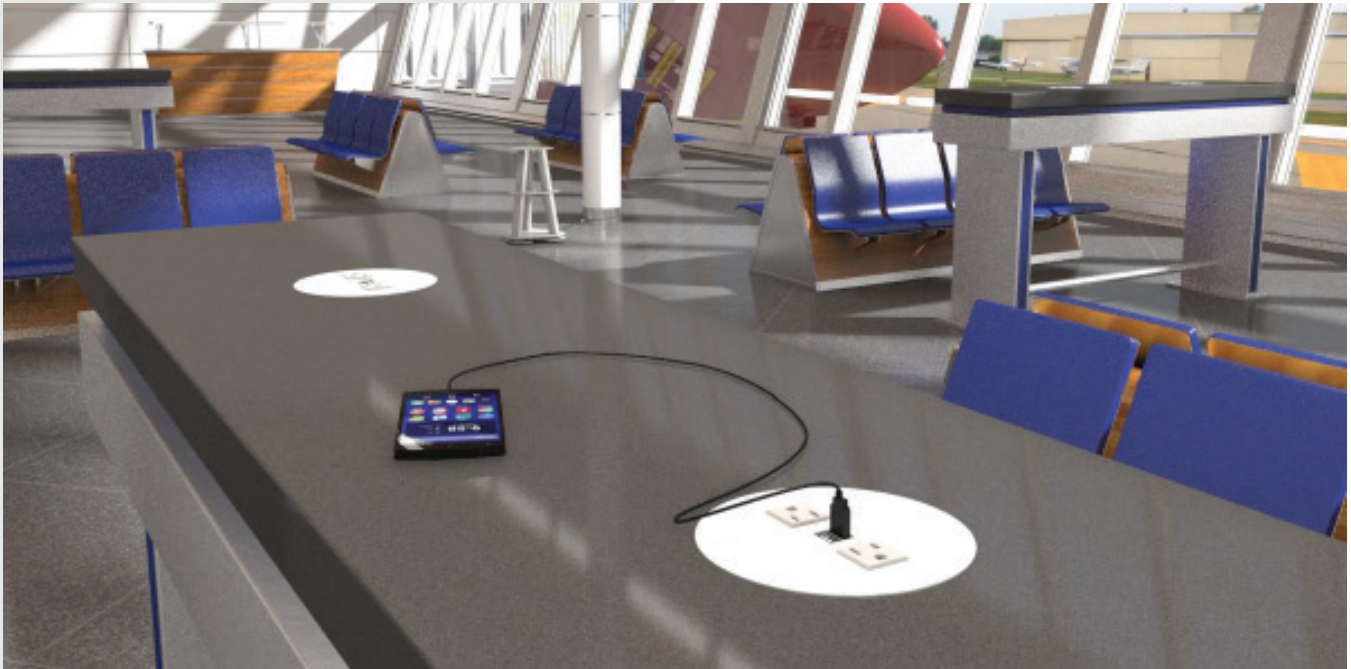

COVE™ ROUND SERIES

**SMALL,
YET
POWERFUL**

MINIMALIST APPEAL

Cove™ Round Series is a flush mount solution with a sleek round faceplate. Designed to seamlessly blend power and USB charging ports into a variety of applications, it can be easily integrated into anything from large benching and conference tables to smaller café and occasional tables. 2.1 Amp USB ports charge your favorite devices like mobile phones and tablets even while in use. Unique spill-resistant receptacles provide an added level of safety in high traffic or lounge areas more prone to spills.

COVE™ ROUND SERIES - CORDED

FEATURES:

Applications

Bezel / In-Surface

Standard Finishes

- Silver Pearl
- Gloss White
- Black

Specifications

- 1-2 - 12A, 120V AC Spill-Resistant Receptacles
- 2 - 2.1A/10.5W USB Charging Ports *(Available on Select Models)*
- Standard Cord Length: 108" with 90-Degree Plug
- Optional Mounting Accessory: 1.5" Mounting Bracket
- Recommended Table Thickness: 0.75" - 1.25"
- Recommended Table Cutout: 3.27" x 1.90"
- ETL Listed for US and Canada

Dimensions

- 1 Power 2 USB Base Dimensions: 4.25" x 1.80" x 3.13" with 5.25" Diameter Faceplate
- 2 Power Base Dimensions: 4.25" x 1.80" x 3.13" with 5.25" Diameter Faceplate
- 2 Power 2 USB Base Dimensions: 5" x 1.80" x 3.13" with 6" Diameter Faceplate

DESCRIPTION

FINISH

PART NUMBER

Cove™ Round - Corded

• 1 power, (2) 2.1A USB, 108" cord	Gloss White	COV-R-1U-GW-108
	Black	COV-R-1U-B-108
	Silver Pearl	COV-R-1U-S-108
• 2 power, (2) 2.1A USB, 108" cord	Gloss White	COV-R-2U-GW-108
	Black	COV-R-2U-B-108
	Silver Pearl	COV-R-2U-S-108
• 2 power only , 108" cord	Gloss White	COV-R-2-GW-108
	Black	COV-R-2-B-108
	Silver Pearl	COV-R-2-S-108