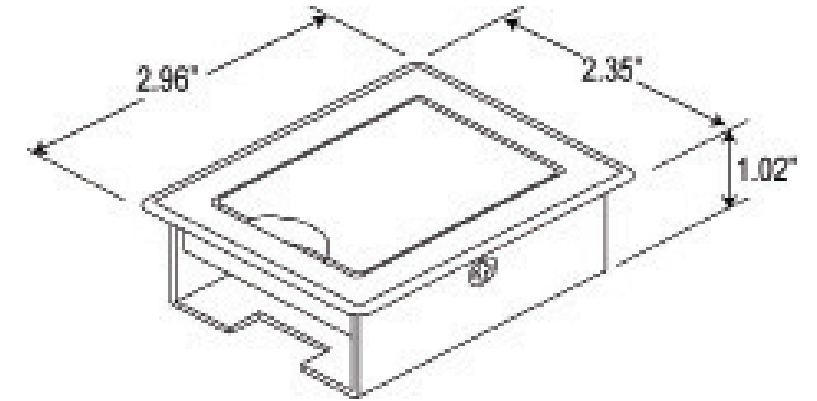

## COMPACT DATA-PORT SOLUTION

The Data Portal is compact in design but, large in capability. The Data Portal family of products can house a wide variety of connectivity including data, A/V, USB, and XLR options. A lift open top allows the connectors to be covered and discreetly become part of the furniture when not in use. Constructed of high-end brushed aluminum, these products are a small yet mighty way to satisfy your data power requirements.

### Specifications

- Data Options: RJ45 Cat 6 Inline, Mini-Stereo Inline, 15 Pin HD VGA, RCA Red White Yellow Inline, Cord-minder Shallow, HDMI & USB 2.0
- Patch Cord Length: 36" with attached HDMI or 72" with USB attached, 60" with VGA
- Table Thicknesses Requirement: .75" - 1.50"
- Recommended Table Cutout: 2.19" x 2.81"
- Clamp and Hardware Provided for Installation
- Optional Accessories: Powered USB Transformer (Compatible with USB connector)

### Dimensions

- Brushed Black Aluminum and Brushed Aluminum - Dimensions: 2.96" x 2.35" x 1.02"