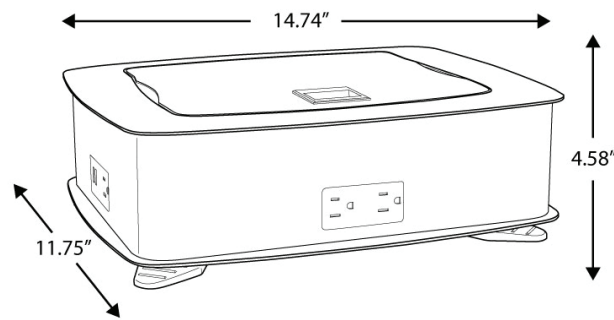

FEATURES:

Applications

Free-Standing/Portable

Standard Finishes

- Silver Pearl
- Gloss White
- Gloss Black

Specifications

- 4 - 15A/120V AC Tamper Resistant Receptacles
- 4 - 2.1A/10.5W USB Charging Ports
- 4 - 6' HDMI "Show Me" Cables
- HDMI 4 Position Switch Box
- 15' HDMI Monitor Cable
- Corded Option
- Standard Cord Length: 108"
- Carrying Case Included
- Accessory/Add-on Options Include: HDMI/VGA Adapter, HDMI-Displayport Adapter, HDMI-Apple 30 Adapter, HDMI-Apple Lightning Adapter, or Adapter Sample Pack (Purchased Separately)

Dimensions

- Standard Dimensions: 14.74" W x 4.58" H x 11.75" D

DESCRIPTION

FINISH

PART NUMBER

Getaway® - Corded

- 4 power, 4 2.1A USB charging ports, 4 HDMI Show Me cables, HDMI 4 position switch box, 15' HDMI monitor cable, 108" cord with Carrying-Case