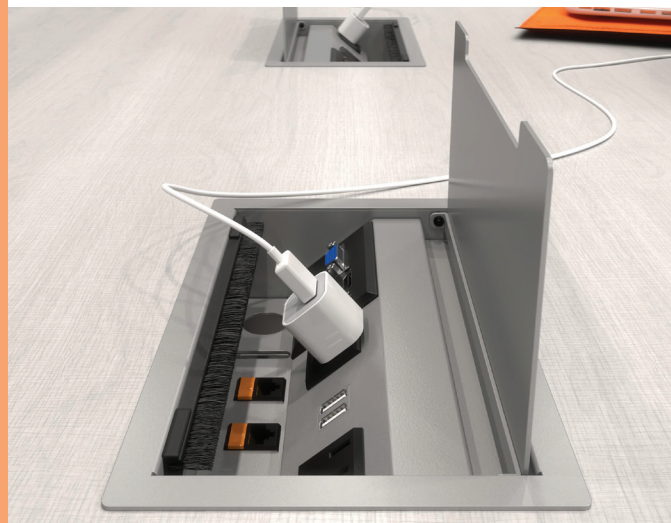

INTERACT G2

POWER- FUELED COLLAB

CONVENIENT TABLETOP POWER & DATA SOLUTION

Small conference and meeting areas are due for an innovative power solution. Interact G2 provides power, data, and USB charging where you need it—at the work surface. And we didn't forget below the surface where there's an additional convenience outlet to provide utility power when it's needed.

INTERACT G2

FEATURES:

Applications

Bezel / In-surface
 Conferencing/Meeting Applications

Standard Finishes

- Silver Pearl
- Black
- Gloss White
- Brushed Aluminum
- Brushed Stainless Steel

Specifications

- 2 - 15A/120V AC Power Receptacles
- 2 - 2.1A/10.5W USB Charging Ports
- 1 Convenience Outlet
- 1 Telecom Plate Knockout - Fully Customizable (*Purchased Separately*)
- 2 Data Knockouts
- 2 Cord Pass Thru's for Cord Management
- Corded & Hardwired Options
- Standard Cord and Hardwire Whip Length: 72"
- Recommended Table Thickness: 0.87" - 2"
- Recommended Table Cutout: 8.38" x 4.75"
- ETL Listed for US and Canada

Dimensions

- Standard Interact G2 Series Dimensions : 8.98" x 5.33" x 3.38"

DESCRIPTION

FINISH

PART NUMBER

Interact G2 - Corded

- 2 Power Receptacles, (2) 2.1amp USB, 1 Telecom Plate Knockout, 2 Data Knockouts for 2 RJ45 Cat 6 Data, 2 Cord Pass Throughs, 1 Convenience Outlet, 72" Cord