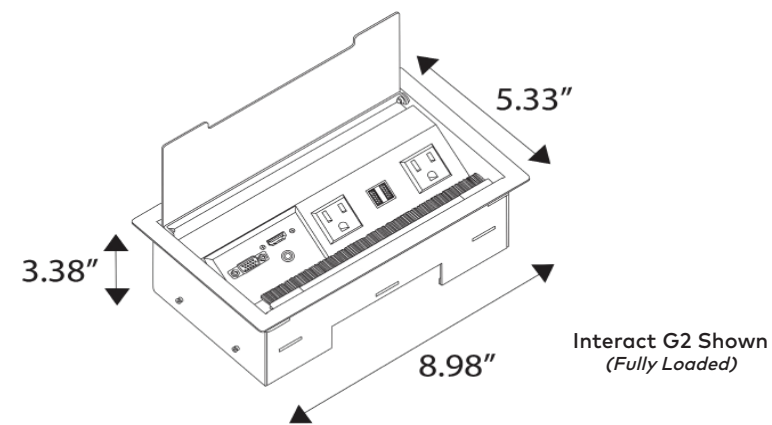

INTERACT G2

FEATURES:

Applications

Bezel / In-surface
 Conferencing/Meeting Applications

Standard Finishes

- Silver Pearl
- Black
- Gloss White
- Brushed Aluminum
- Brushed Stainless Steel

Specifications

- 2 - 15A/120V AC Power Receptacles
- 2 - 2.1A/10.5W USB Charging Ports
- 1 Convenience Outlet
- 1 Telecom Plate Knockout - Fully Customizable (*Purchased Separately*)
- 2 Data Knockouts
- 2 Cord Pass Thru's for Cord Management
- Corded & Hardwired Options
- Standard Cord and Hardwire Whip Length: 72"
- Recommended Table Thickness: 0.87" - 2"
- Recommended Table Cutout: 8.38" x 4.75"
- ETL Listed for US and Canada

Dimensions

- Standard Interact G2 Series Dimensions : 8.98" x 5.33" x 3.38"

DESCRIPTION

FINISH

PART NUMBER

Interact G2 - Corded

- 2 Power Receptacles, (2) 2.1amp USB, 1 Telecom Plate Knockout, 2 Data Knockouts for 2 RJ45 Cat 6 Data, 2 Cord Pass Throughs, 1 Convenience Outlet, 72" Cord