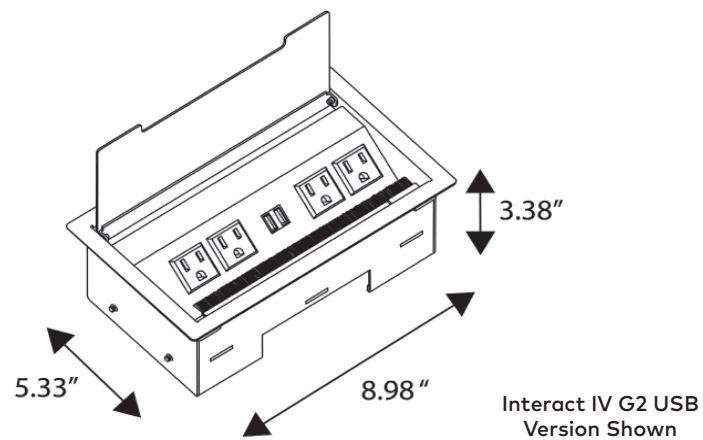

INTERACT IV G2

POWER TOGETHER

CONVENIENT TABLETOP POWER & DATA SOLUTION

The Interact IV G2 is designed to fit the same Knockout as the Interact G2 with double the power. This simple solution is ideal for small conference areas and meeting rooms. It provides easy access to 4 power receptacles, offers data capabilities, and USB charging. An additional convenience outlet is included underneath the unit for added utility power.

- 4 - 15A, 120V AC Power Receptacles
- 2 - 2.1A/10.5W USB Charging Ports *(Available on Select Models)*
- 1 Convenience Outlet
- 2 Data Knockouts
- 2 Cord Pass Thru's for Cord Management
- Corded & Hardwired Options
- Standard Cord and Hardwired Whip Length: 72"
 Recommended Table Thickness: 0.87" - 2"
- Recommended Table Cutout: 8.38" x 4.75"
- ETL Listed for US and Canada

Dimensions

- Standard Interact IV G2 Series Dimensions : 8.98" x 5.33" x 3.38"

DESCRIPTION

FINISH

PART NUMBER

Interact IV G2 - Corded

- 4 Power Receptacles, (2) 2.1amp USB, Knockouts for 2 RJ45 Cat 6 Data, 2 Cord Pass Throughs, 1 Convenience Outlet, 72" Cord