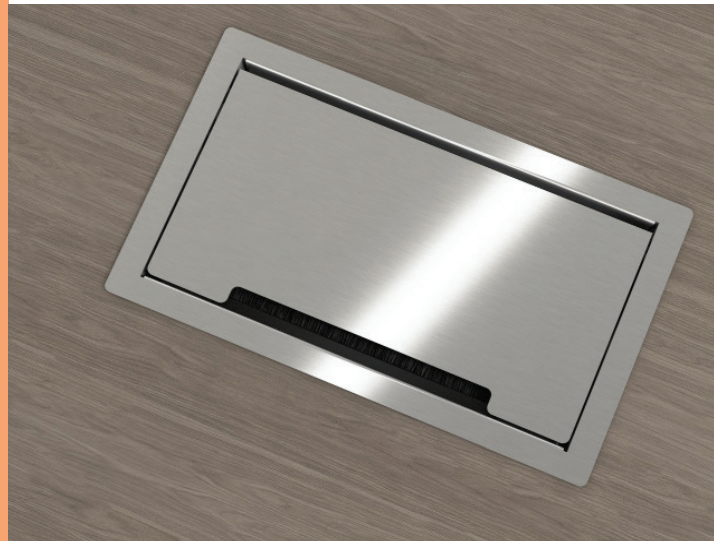

INTERACT IV G2

POWER TOGETHER

CONVENIENT TABLETOP POWER & DATA SOLUTION

The Interact IV G2 is designed to fit the same Knockout as the Interact G2 with double the power. This simple solution is ideal for small conference areas and meeting rooms. It provides easy access to 4 power receptacles, offers data capabilities, and USB charging. An additional convenience outlet is included underneath the unit for added utility power.

INTERACT IV G2

FEATURES:

Applications

Bezel / In-Surface
 Conferencing/Meeting Applications

Standard Finishes

- Silver Pearl
- Black
- Gloss White
- Brushed Aluminum
- Brushed Stainless Steel

Specifications

- 4 - 15A, 120V AC Power Receptacles
- 2 - 2.1A/10.5W USB Charging Ports *(Available on Select Models)*
- 1 Convenience Outlet
- 2 Data Knockouts
- 2 Cord Pass Thru's for Cord Management
- Corded & Hardwired Options
- Standard Cord and Hardwired Whip Length: 72"
 Recommended Table Thickness: 0.87" - 2"
- Recommended Table Cutout: 8.38" x 4.75"
- ETL Listed for US and Canada