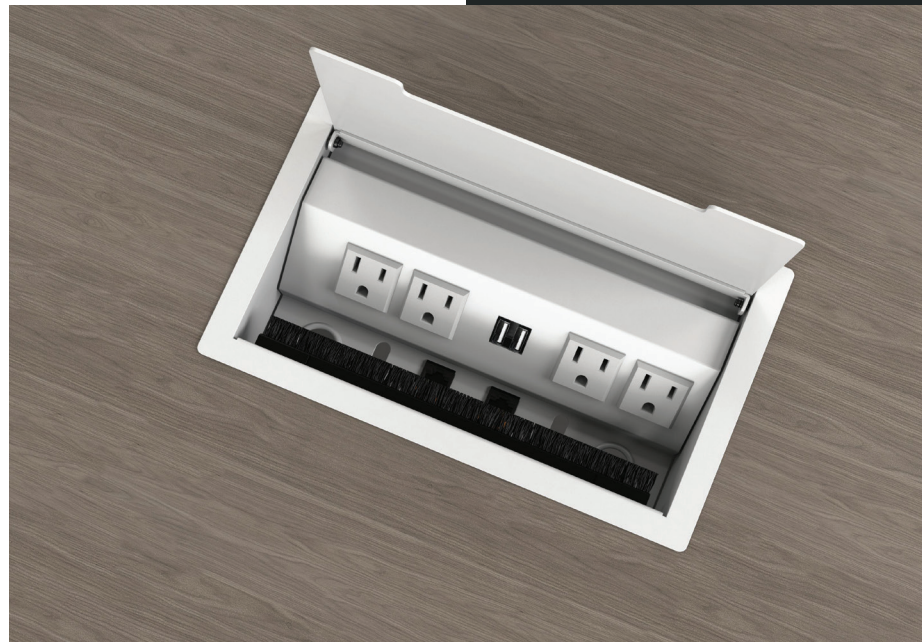

INTERACT IV G2

FEATURES:

Applications

Bezel / In-Surface
Conferencing/Meeting Applications

Standard Finishes

- Silver Pearl
- Black
- Gloss White
- Brushed Aluminum
- Brushed Stainless Steel

Specifications

- 4 - 15A, 120V AC Power Receptacles
- 2 - 2.1A/10.5W USB Charging Ports *(Available on Select Models)*
- 1 Convenience Outlet
- 2 Data Knockouts
- 2 Cord Pass Thru's for Cord Management
- Corded & Hardwired Options
- Standard Cord and Hardwired Whip Length: 72"
  Recommended Table Thickness: 0.87" - 2"
- Recommended Table Cutout: 8.38" x 4.75"
- ETL Listed for US and Canada