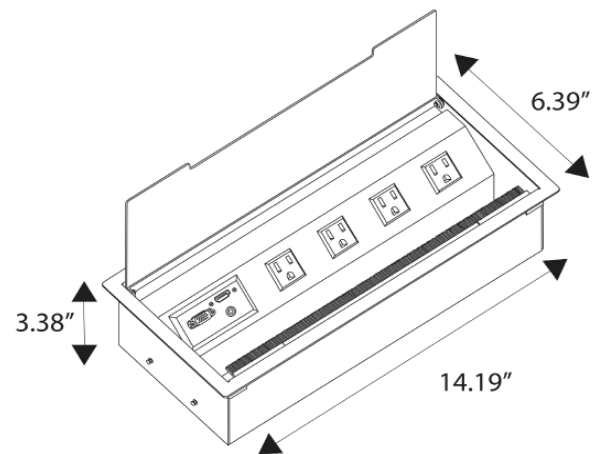

INTERFACE G2

POWER BEHIND THE BRAIN- STORM

CONFERENCE ROOM POWER SOLUTION

Big ideas arise at the most unexpected times. Interface G2 generates the power so you can generate the ideas. Featuring four power outlets, three telecom plate knockouts, and your choice of USB charging ports, Interface G2 is a necessary addition to any conference or boardroom table. An integrated brush helps keep units free of debris and a convenience outlet, allows access for ancillary accessories to be powered below the worksurface.

INTERFACE G2

FEATURES:

Applications

Bezel / In-surface
Conference rooms

Standard Finishes

- Silver Pearl
- Black
- Gloss White
- Brushed Aluminum
- Brushed Stainless Steel

Specifications

- 4 - 15A, 120VAC Receptacles
- 2.1A/10.5W USB Charging Ports *(Available on Select Models)*
- 1 Convenience Outlet
- 3 Telecom Plate Knockouts - Fully Customizable *(Purchased Separately)*
- Corded & Hardwired Options
- Standard Cord and Hardwire Whip Length: 72"
- Recommended Table Thickness: 0.87" - 2"
- Recommended Table Cutout: 13.635" x 6"
- ETL Listed for US and Canada

Dimensions

- Interface G2 Power Only & USB Dimensions : 14.19" x 6.39" x 3.38"

Interface G2 Power with
Data Configuration Shown

DESCRIPTION

FINISH

PART NUMBER

Interface G2 - Corded

- 4 Power Receptacles, (2) 2.1amp USB, 3 Telecom Plate Knockouts, 1 Convenience Outlet, 72" Cord