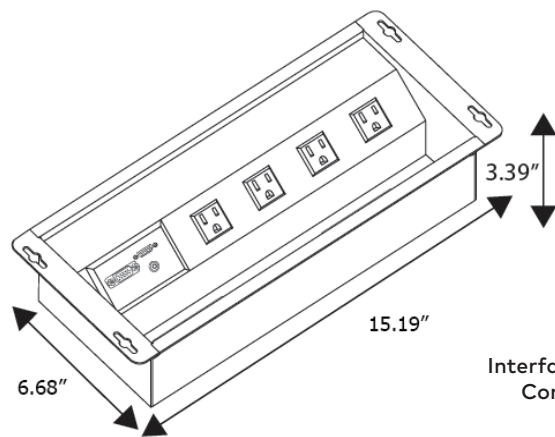

INTERFACE G2 UT

POWER BEHIND THE BRAINSTORM

CONFERENCE ROOM POWER SOLUTION

Big ideas arise at the most unexpected times. Interface G2 UT generates the power so you can generate the ideas. Featuring four power, three telecom plate knockouts, and optional USB ports, devices have the ability to charge even while in-use. An additional convenience outlet is included underneath each unit for added utility power. If desired, this particular unit gives manufacturers the liberty to fabricate their own lid.

Trim Pivot Kit Finish

- Brushed Aluminum

Specifications

- 4 - 15A, /120V AC Receptacles
- 2 - 2.1A/10.5W USB Charging Ports (Available on Select Models)
- 1 Convenience Outlet
- 3 Telecom Plate Knockout - Fully Customizable (Purchased Separately)
- Corded & Hardwired Options
- Standard Cord and Hardwire Whip Length: 72"
- Recommended Table Thickness: 0.87" - 2"
- Recommended Table Cutout: 13.75" x 6.38"
- Ability to Personally Fabricate Lid for Custom Look (Not Provided)
- Optional Accessories Include Trim Pivot Kit & Lid
- ETL Listed for US and Canada

Note: When using Interface G2 UT, the inside of the cutout is exposed. We suggest finishing the internal edge.

Dimensions

- Standard Interface G2 UT Dimensions : 15.19" x 6.68" x 3.39"

Interface G2 UT Power Only Configuration Shown