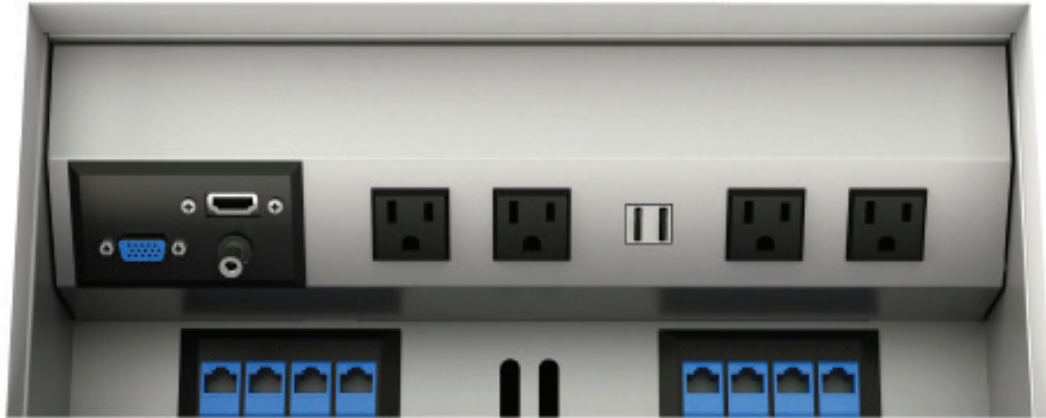

INTERFACE G2 UT

POWER BEHIND THE BRAINSTORM

CONFERENCE ROOM POWER SOLUTION

Big ideas arise at the most unexpected times. Interface G2 UT generates the power so you can generate the ideas. Featuring four power, three telecom plate knockouts, and optional USB ports, devices have the ability to charge even while in-use. An additional convenience outlet is included underneath each unit for added utility power. If desired, this particular unit gives manufacturers the liberty to fabricate their own lid.

Trim Pivot Kit Finish

- Brushed Aluminum

Specifications

- 4 - 15A, /120V AC Receptacles
- 2 - 2.1A/10.5W USB Charging Ports (Available on Select Models)
- 1 Convenience Outlet
- 3 Telecom Plate Knockout - Fully Customizable (Purchased Separately)
- Corded & Hardwired Options
- Standard Cord and Hardwire Whip Length: 72"
- Recommended Table Thickness: 0.87" - 2"
- Recommended Table Cutout: 13.75" x 6.38"
- Ability to Personally Fabricate Lid for Custom Look (Not Provided)
- Optional Accessories Include Trim Pivot Kit & Lid
- ETL Listed for US and Canada

Note: When using Interface G2 UT, the inside of the cutout is exposed. We suggest finishing the internal edge.

Dimensions

- Standard Interface G2 UT Dimensions : 15.19" x 6.68" x 3.39"

Interface G2 UT Power Only Configuration Shown

DESCRIPTION

FINISH

PART NUMBER

Interface G2 UT- Corded

- 4 Power Receptacles, (2) 2.1 Amp USB, 3 Telecom Plate Knockouts, 1 Convenience Outlet, 72" Cord Silver Pearl
Black
Gloss White INT-UT-41U-S-72
INT-UT-41U-B-72
INT-UT-41U-GW72