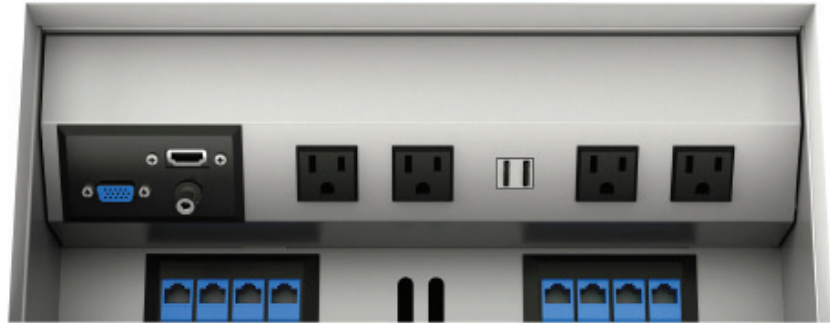

INTERFACE G2 UT

POWER BEHIND THE BRAINSTORM

CONFERENCE ROOM POWER SOLUTION

Big ideas arise at the most unexpected times. Interface G2 UT generates the power so you can generate the ideas. Featuring four power, three telecom plate knockouts, and optional USB ports, devices have the ability to charge even while in-use. An additional convenience outlet is included underneath each unit for added utility power. If desired, this particular unit gives manufacturers the liberty to fabricate their own lid.

INTERFACE G2 UT (UNDER-TABLE)

FEATURES:

Applications

Under (UT)
Conference room

Standard Finishes

- Silver Pearl
- Black
- Gloss White

Lid Finishes

- Frosted Glass

Trim Pivot Kit Finish

- Brushed Aluminum

Specifications

- 4 - 15A, /120V AC Receptacles
- 2 - 2.1A/10.5W USB Charging Ports (Available on Select Models)
- 1 Convenience Outlet
- 3 Telecom Plate Knockout - Fully Customizable (Purchased Separately)
- Corded & Hardwired Options
- Standard Cord and Hardwire Whip Length: 72"
- Recommended Table Thickness: 0.87" - 2"
- Recommended Table Cutout: 13.75" x 6.38"
- Ability to Personally Fabricate Lid for Custom Look (Not Provided)
- Optional Accessories Include Trim Pivot Kit & Lid
- ETL Listed for US and Canada

Note: When using Interface G2 UT, the inside of the cutout is exposed. We suggest finishing the internal edge.

Dimensions

- Standard Interface G2 UT Dimensions : 15.19" x 6.68" x 3.39"

Interface G2 UT Power Only Configuration Shown