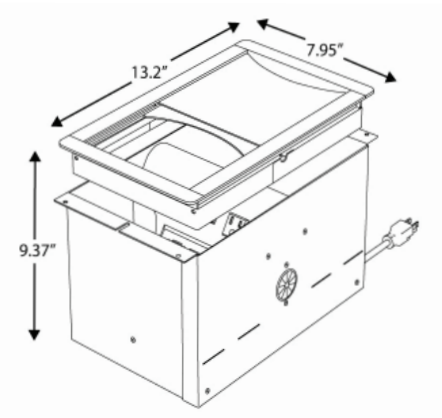

- 4 - 15A, 120VAC Power Receptacles
- 4 - 2.1A/10.5W USB Charging Ports
- 4 - 6' HDMI "Show Me" Cables
- 1 - HDMI 4 Position Switch Box
- 2 Telecom Plate Knockouts - Fully Customizable (*Purchased Separately*)
- 1 - 15' HDMI Monitor Cable
- Sliding Door Grommet Included
- Corded Options
- Standard Cord Length: 108"
- Graphite Gray-Finish Technology Bay
- Optional Adapter Accessories: HDMI-VGA Adapter, HDMI-Displayport Adapter, HDMI-Apple 30 Adapter, HDMI-Apple Lightning Adapter, or Adapter Sample Pack
- Recommended Table Thickness: 0.75" - 2"
- Recommended Table Cutout: 7.5" x 12.125"
- ETL Listed for US and Canada

Dimensions

- Marina™ Standard Dimensions: 13.20" x 7.95" x 9.37"

Marina HDMI in Silver Pearl Shown (Top-Down View)

Marina HDMI with Grommet Lid Shown

DESCRIPTION

Marina™ HDMI - Corded

- 4 power, 4 2.1A USB charging ports, 4 HDMI Show Me cables, HDMI 4 position switch box, 2 telecom plate knockouts, 15' HDMI monitor cable, 108" cord