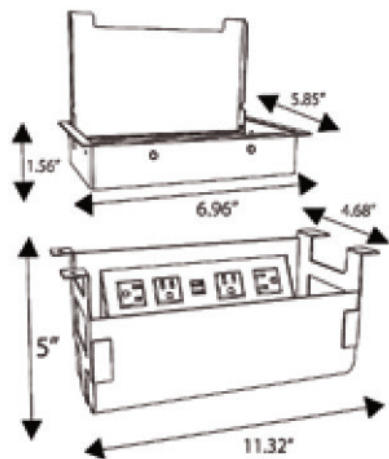

POWER SLIP™

POWER THAT MOVES WITH YOU

HEIGHT-ADJUSTABLE TABLE SOLUTIONS

Cord clutter is an ongoing problem for height-adjustable tables. Get them out of the picture with the Power Slip™ Quick Kit. Featuring an under-surface wire management Basket, cords can be stored out of view. Meanwhile, at the surface level, users have convenient access power, data, and USB from a single flush-mounted grommet. For multi-user functionality, our 4 Wire 2 Circuit DaisyLink™ System connects multiple units to and from a single power source.

POWER SLIP™

FEATURES:

Applications

- Bezel / In-Surface
- Under
- Height Adjustable Tables

Standard Finishes

- Silver Pearl 
- Black 
- Gloss White 

Specifications

- 2 or 4 - 15A, 120V AC Power Receptacles
- 2 - 2.1A/10.5W USB Charging Ports
- 2 Telecom Plate Knockouts - Fully Customizable (Located in the Wire Manager Basket)
- Quick Kit Components: Power Slip™ Unit, Cable Kit, and Power Infeed (All Sold Separately)
- Cable Kits Include: 2 - 4 Wire 2 Circuit DaisyLink™ Female/Female Cables, 2 Mounting Brackets & Mounting Screws, 2 Clamps, & 1 Loop Cable
- Circuit 1 & 2 Options Available
- Grommet Accessory & Mounting Hardware Included with Purchase of Power Slip™ Unit
- ETL Listed for US and Canada

Dimensions

- Power Slip™ Standard Dimensions: 11.32" x 4.68" x 5"

Power Slip
4 Power 2 USB with Wire Manager
Basket and Grommet Shown

Cable Kit

Power Infeed
4220AP1-72 Shown

DESCRIPTION

FINISH

PART NUMBER