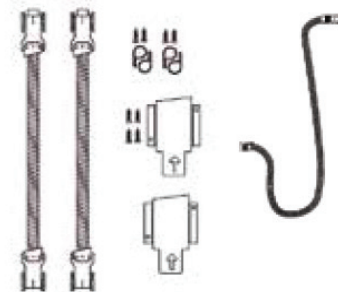

POWER SLIP™

POWER THAT MOVES WITH YOU

HEIGHT-ADJUSTABLE TABLE SOLUTIONS

Cord clutter is an ongoing problem for height-adjustable tables. Get them out of the picture with the Power Slip™ Quick Kit. Featuring an under-surface wire management Basket, cords can be stored out of view. Meanwhile, at the surface level, users have convenient access power, data, and USB from a single flush-mounted grommet. For multi-user functionality, our 4 Wire 2 Circuit DaisyLink™ System connects multiple units to and from a single power source.

POWER SLIP™

FEATURES:

Applications

- Bezel / In-Surface
- Under
- Height Adjustable Tables

Standard Finishes

- Silver Pearl 
- Black 
- Gloss White 

Specifications

- 2 or 4 - 15A, 120V AC Power Receptacles
- 2 - 2.1A/10.5W USB Charging Ports
- 2 Telecom Plate Knockouts - Fully Customizable (Located in the Wire Manager Basket)
- Quick Kit Components: Power Slip™ Unit, Cable Kit, and Power Infeed (All Sold Separately)
- Cable Kits Include: 2 - 4 Wire 2 Circuit DaisyLink™ Female/Female Cables, 2 Mounting Brackets & Mounting Screws, 2 Clamps, & 1 Loop Cable
- Circuit 1 & 2 Options Available
- Grommet Accessory & Mounting Hardware Included with Purchase of Power Slip™ Unit
- ETL Listed for US and Canada

Dimensions

- Power Slip™ Standard Dimensions: 11.32" x 4.68" x 5"

Power Slip
4 Power 2 USB with Wire Manager
Basket and Grommet Shown

Cable Kit

Power Infeed
4220AP1-72 Shown

DESCRIPTION

FINISH

PART NUMBER

Step 3: Select Power Infeed

- | | | |
|---|-------|------------------|
| • Multi-Circuit Hardwire Power Infeed with Black Mesh | Black | 42SB2- LENGTH- B |
| • Insert for Floor Box and Wall Outlet Applications. Fits Standard Decora® Opening. | Black | 42 QD INSERT |
| • Single Circuit 20 Amp Power Infeed with 72" Molded Plug with Black Mesh | Black | 4220AP1-72-B |