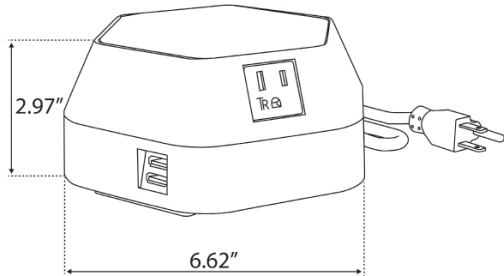

Its sleek 6.62"x 2.97" silhouette design comes in a range of colors offering designers eight colors from muted neutrals to bold brights. The Runabout serves as an intuitive power hub for all atmospheres connecting people to their technology.

- Gray
- Black
- White
- Light Blue
- Light Green
- Pure Orange
- Signal Red
- Sulfur Yellow

**Specifications**

- 3 - 15A, 120V AC Tamper Resistant Receptacles
- 6 - 2.1A/10.5W USB Charging Ports
- Plastic Housing
- 108" Standard Cord with NEMA 5-15 Straight Plug
- Free Standing or Secure Mounting Option
- ETL Listed for US and Canada

**Dimensions**

- Runabout Standard Dimensions (All Models): 6.62" x 2.97"

**DESCRIPTION**

- Runabout**
- 3 Power, (6) 2.1 AMP USB ports, 108" cord

**FINISH**

- Black
- White
- Gray
- Light Blue
- Light Green
- Sulfur Yellow
- Pure Orange
- Signal Red