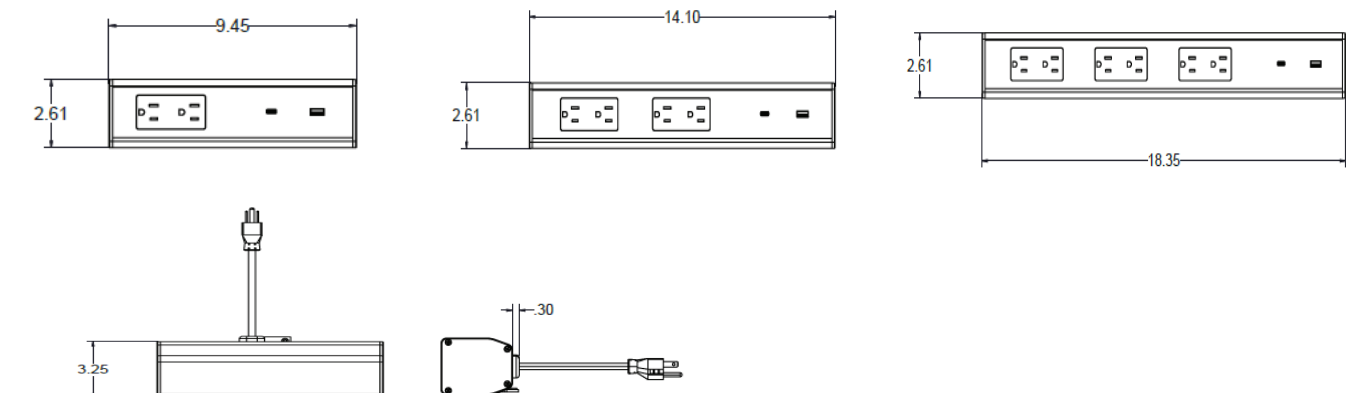

Specifications

- 2-6 - 15A, 120V AC Tamper Resistant Receptacles
- 70 Watt Charging Capacity: 2.1A/10.5W USB and 3A/60W USB-C PD Charging Ports
- 1 Telecom Plate Knockout - Fully Customizable (*Available on Select Models; Purchased Separately*)
- Standard Cord Length: 72" with NEMA 5-15 Straight Plug
- Hide It Basket Compatible with 2 Power Model Only
- Mounting Accessory of Choice Included with Purchase: Seclusion Bracket, Seclusion Clamp, Seclusion Feet, or Seclusion Grommet Mount (*See Seclusion Mounting Accessories Spec Sheet for details*)
- ETL Listed for US and Canada

Dimensions

- 2 Power Only Standard Dimensions: 9.45" x 2.61" x 3.25"
- 2 Power with Telecom Knockout Standard Dimensions: 14.10" x 2.61" x 3.25"
- 4 Power Only Standard Dimensions- 14.10" x 2.61" x 3.25"
- 4 Power with Telecom Knockout Standard Dimensions: 18.35" x 2.61" x 3.25"
- 6 Power Only Standard Dimensions: 18.35" x 2.61" x 3.25"