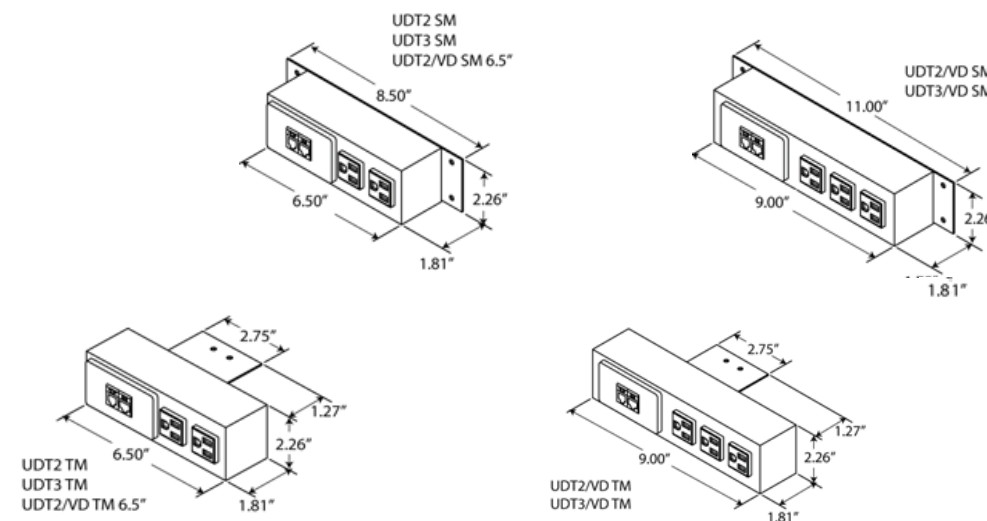

- 2-3 - 15A, 120V AC Power Receptacles
- 1 Telecom Plate Knockout - Fully Customizable (*Available on Select Models; Purchased Separately*)
- Corded Options
- Standard Cord Length: 72"
- Recommended Table Thickness: 0.75" - 2"
- 6.50" & 9" Unit Configurations
- UL Listed for US and Canada

Dimensions

- UDT2 TM, UDTM3 TM & UDT2/VD TM 6.5" Dimensions: 6.50" x 1.81" x 2.26"
- UDT2/VD TM & UDT3/VD TM Dimensions: 9" x 1.81" x 2.26"
- UDT2 SM, UDT3 SM & UDT2/VD SM 6.5" Dimensions: 6.50" x 1.81" x 2.26"
- UDT2/VD SM & UDT3/VD SM Dimensions: 9" x 1.81" x 2.26"

UNIQUE AND FLEXIBLE

UNDER-MOUNTING LIKE NO-OTHER

The UDT Series of undertable units are simple in design and can be easily hidden beneath the table surface or tucked inside a table apron. Units are available with two or three power receptacles only or with options for telecom plates. Two different mounting options allow units to be mounted from the top (TM) or the sides (SM) making it easily adaptable to many table designs.