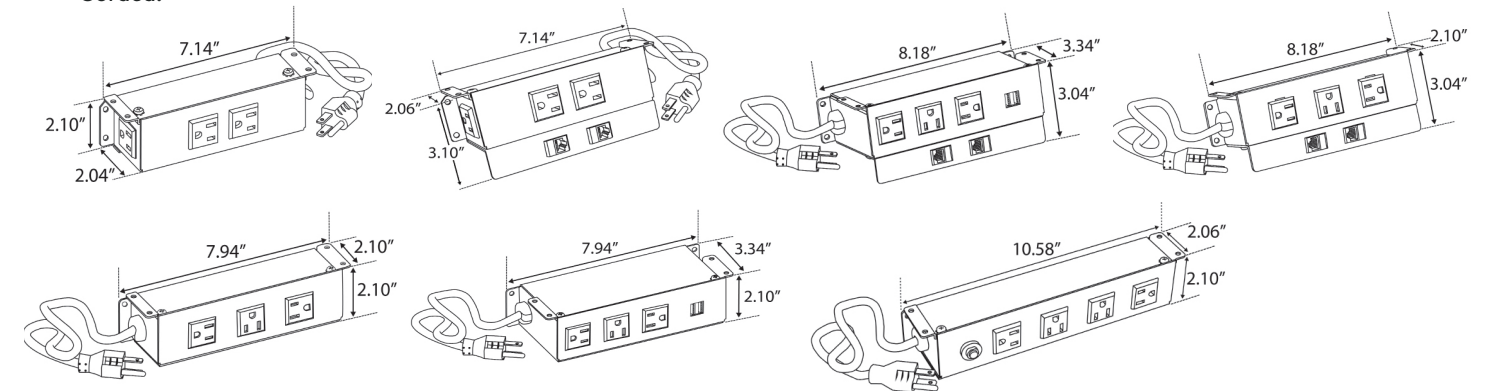

VILLA™ UM SERIES

CONCEALED UNDERNEATH IT ALL

VERSATILE UNDER-TABLE POWER SOLUTION

The Villa UM provides a simple solution to bring power, data, and USB charging to the underside of any work surface. Flexible mounting options allow Villa UM to be attached to the bottom of a work surface or onto a modesty panel depending on project requirements. With DaisyLink® compatible versions available, which allow multiple units to be connected from one power infeed, there is a Villa UM solution for all project needs!

FEATURES:

Applications

- Under-mount
- Training Tables
- Panel Systems

Standard Finishes

- Silver Pearl
- Black
- Gloss White

Specifications

- 2-4 - 15A, 120V AC Power Receptacles
- 2.1A/10.5W USB Charging Ports *(Available on Select Models)*
- Convenience Outlet *(Available on Select Models)*
- Data Knockouts *(Available on Select Models)*
- Corded and DaisyLink Options
- Standard Cord Length: 36", 72 or 108"
- DaisyLink Configurations Compatible with the 4 Wire 2 Circuit Starter and Interconnecting Cables and Accessories
- 4 Cable Clamps & Mounting Screws Included for Installation
- Recommended Table Thickness: 1" Minimum
- ETL Listed for US and Canada

Dimensions

Villa UM Dimensions Vary By Configuration

- Standard Depth: ~2.10" & Width of Units do not exceed 3.34"

Corded:

DaisyLink: