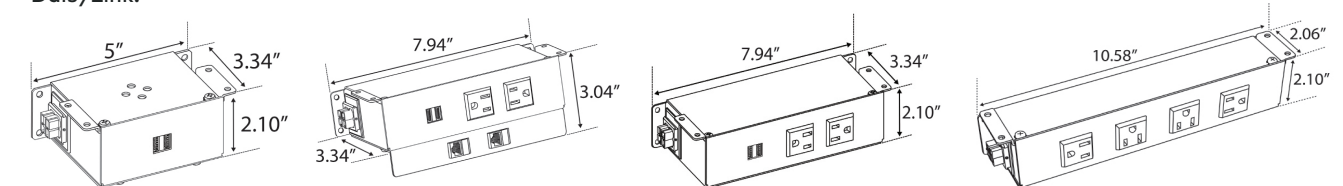

DaisyLink: