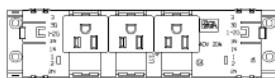

**A**

**B**

**C**

**8 Wire 3 Circuit**

- 3 Hots, 3 Neutrals, 3 Ground
- 3 Utility Circuits Share a Ground & #10AWG Super Neutral
- 3rd Circuit Dedicated Hot, Neutral, and Ground
- Compatible with Triplex & Quad Power Blocks

**8 Wire 4 Circuit (3+1)**

- 4 Hots, 4 Neutrals, 2 Grounds
- 2 Utility Circuits Share Neutral & Ground
- 1 Dedicated Circuit Hot, Neutral & Ground
- Compatible with Triplex and Quad Power Blocks

**8 Wire 4 Circuit (2+2)**

- 4 Hots, 2 Neutrals, 2 Grounds
- Common Neutral & Ground for each pair of Circuits (1-2 & 3-4)
- Compatible with Triplex & Quad Power Blocks

**Components**

TriPlex Single-Sided Type SA

Quad Single-Sided Type SA