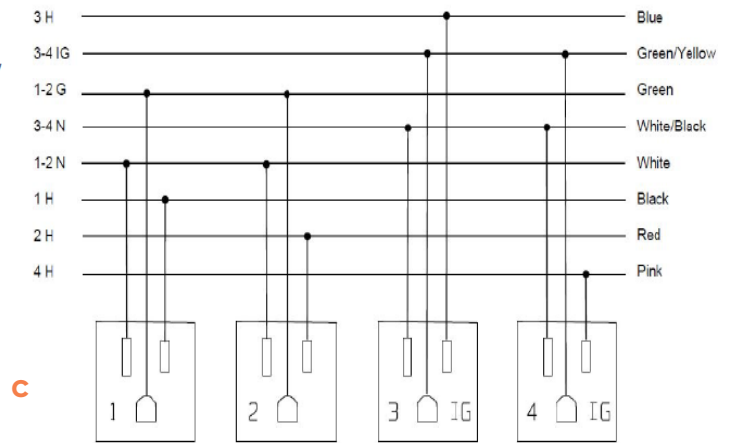

FEATURES:

Applications

Below surface

Compatible Products

- J-Channel
- Sandbar
- Power Blocks:
- Triplex Single-Sided Type SA
- Triplex Double-Sided Type AA
- Double Duplex Single-Sided Type SA
- Double Duplex Double-Sided Type AA

A