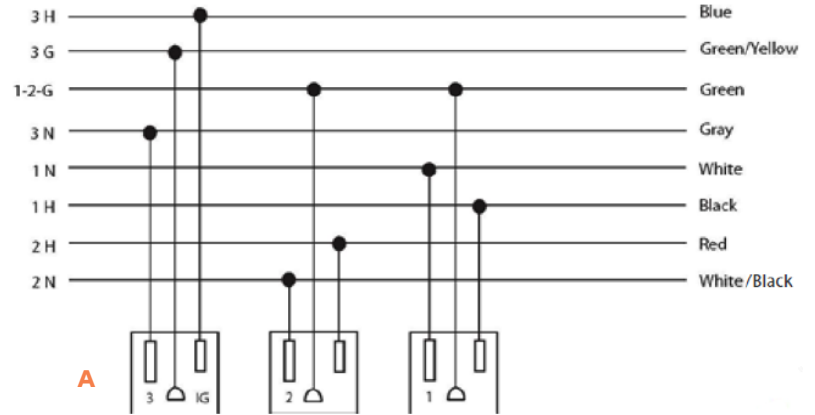

FEATURES:

Applications

Below surface

Compatible Products

- J-Channel
- Sandbar
- Power Blocks:
- Triplex Single-Sided Type SA
- Triplex Double-Sided Type AA
- Double Duplex Single-Sided Type SA
- Double Duplex Double-Sided Type AA

A