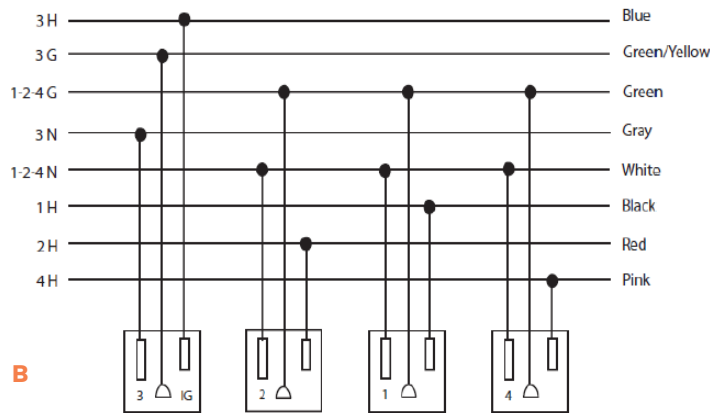

FEATURES:

Applications

Below surface

Compatible Products

- J-Channel
- Sandbar
- Power Blocks:
- Triplex Single-Sided Type SA
- Triplex Double-Sided Type AA
- Double Duplex Single-Sided Type SA
- Double Duplex Double-Sided Type AA

A