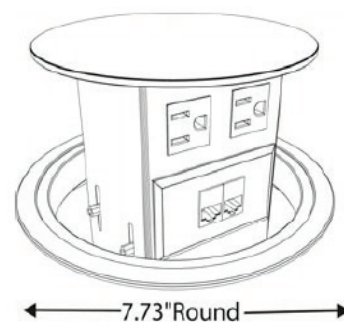

FEATURES:

Applications

In-Surface
On-Surface

Standard Finishes

Brushed Stainless Steel 
Black 

Specifications

- 4 - 15A, 120VAC Receptacles
- Circuit Breaker
- Standard Cord Length: 72" molded plug or 72" Hardwired
- Square or Round Tops Available in Black or Stainless Steel Finish with Trim Kit
- Optional Outer Pan Available
- Table Thicknesses Requirement: .75" - 1.50"
- Recommended Gap (between table & top edge): 0.062" - 0.125"
- Manual Lift Supports Maximum 4 lbs.
- CSA Certified

Unit Dimensions

- Unit *without* Outer Pan: 9" x 9" x 14.50"
- Unit *with* Outer Pan: 9" x 9" x 23.50"

Top Size Parameters

- ECA Top Size: 5.25" Round or 5.25" Square
- Minimum Custom Top Size: 5" Round or 4.5" Square
- Maximum Custom Top Size: 7" Round or 7" Square

Concept Unit with Square Top and Trim Kit

Concept Unit with Round Top and Trim Kit

DESCRIPTION**FINISH****PART NUMBER****Concept**

- | | | |
|---|-------------------------|--------------------------------|
| • Concept Unit, 4 Power, 2 Data Plate Knockouts, Manual Lift, will lift 4 lbs, Includes Black Square top and Trim Kit - 72" Corded or Hardwired | Black | CON-S-B-SC-K
CON-S-B-HW-K |
| • Concept Unit, Manual Lift, will lift 4 lbs, Includes Brushed Stainless Steel Square top and Trim Kit - 72" Corded or Hardwired | Brushed Stainless Steel | CON-S-SS-SC-K
CON-S-SS-HW-K |
| • Concept Unit, 4 Power, 2 Data Plate Knockouts, Manual Lift, will lift 4 lbs, Includes Black Round top and Trim Kit - 72" Corded or Hardwired | Black | CON-R-B-SC-K
CON-R-B-HW-K |
| • Concept Unit, Manual Lift, will lift 4 lbs, Includes Brushed Stainless Steel Round top and Trim Kit - 72" Corded or Hardwired | Brushed Stainless Steel | CON-R-SS-SC-K
CON-R-SS-HW-K |