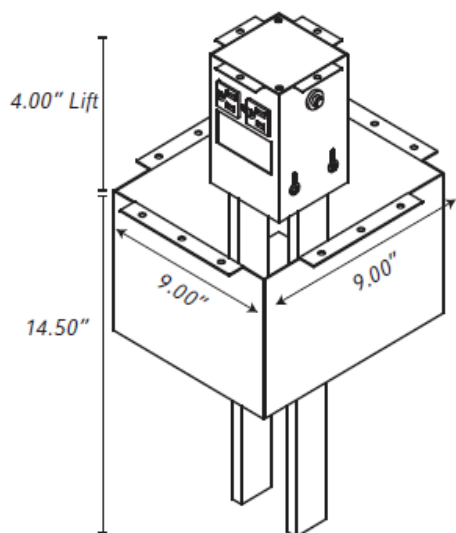

CONCEPT™

RESOURCEFUL POP-UP POWER

DISCRETE TABLETOP POWER SOLUTION

Designed to discretely hide beneath a work surface or counter top, Concept delivers power and data on your demand. A simple press of the lid raises or lowers power access to and from the table surface. Sleek and small in frame, Concept is packed with four power receptacles and two telecom plate knockouts evenly distributed on two sides for optimal sharing access. Decorative lids and trim kits, available as options, allow for both a square or round design and are available in a variety of finishes. Prefer your own design? Fabricate your own tops to match the veneer of your table.

FEATURES:

Applications

In-Surface
On-Surface

Standard Finishes

Brushed Stainless Steel 
Black 

Specifications

- 4 - 15A, 120VAC Receptacles
- Circuit Breaker
- Standard Cord Length: 72" molded plug or 72" Hardwired
- Square or Round Tops Available in Black or Stainless Steel Finish with Trim Kit
- Optional Outer Pan Available
- Table Thicknesses Requirement: .75" - 1.50"
- Recommended Gap (between table & top edge): 0.062" - 0.125"
- Manual Lift Supports Maximum 4 lbs.
- CSA Certified

Unit Dimensions

- Unit *without* Outer Pan: 9" x 9" x 14.50"
- Unit *with* Outer Pan: 9" x 9" x 23.50"

Top Size Parameters

- ECA Top Size: 5.25" Round or 5.25" Square
- Minimum Custom Top Size: 5" Round or 4.5" Square
- Maximum Custom Top Size: 7" Round or 7" Square