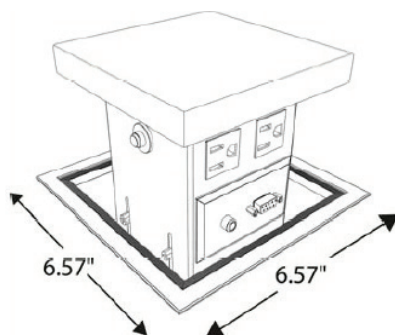

CONCEPT™

RESOURCEFUL POP-UP POWER

DISCRETE TABLETOP POWER SOLUTION

Designed to discretely hide beneath a work surface or counter top, Concept delivers power and data on your demand. A simple press of the lid raises or lowers power access to and from the table surface. Sleek and small in frame, Concept is packed with four power receptacles and two telecom plate knockouts evenly distributed on two sides for optimal sharing access. Decorative lids and trim kits, available as options, allow for both a square or round design and are available in a variety of finishes. Prefer your own design? Fabricate your own tops to match the veneer of your table.

FEATURES:

Applications

In-Surface
On-Surface

Standard Finishes

Brushed Stainless Steel 
Black 

Specifications

- 4 - 15A, 120VAC Receptacles
- Circuit Breaker
- Standard Cord Length: 72" molded plug or 72" Hardwired
- Square or Round Tops Available in Black or Stainless Steel Finish with Trim Kit
- Optional Outer Pan Available
- Table Thicknesses Requirement: .75" - 1.50"
- Recommended Gap (between table & top edge): 0.062" - 0.125"
- Manual Lift Supports Maximum 4 lbs.
- CSA Certified

Unit Dimensions

- Unit *without* Outer Pan: 9" x 9" x 14.50"
- Unit *with* Outer Pan: 9" x 9" x 23.50"

Top Size Parameters

- ECA Top Size: 5.25" Round or 5.25" Square
- Minimum Custom Top Size: 5" Round or 4.5" Square
- Maximum Custom Top Size: 7" Round or 7" Square