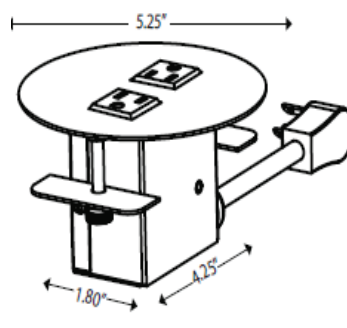

FEATURES:

Applications

In-surface/tabletop

Standard Finishes

- Silver Pearl
- Gloss White
- Black

Specifications

- 12A, 120VAC Spill-Resistant Receptacles
- 2.1A/10.5W USB Ports
- Standard Cord Length: 108"
- Optional Accessory: 1.5" Mounting Bracket
- Recommended Table Thickness: 0.75" - 1.25"
- Recommended Table Cutout: 3.27" x 1.90"
- ETL Listed for US and Canada

Dimensions

- 1 Power 2 USB Base Dimensions: 4.25" x 1.80" x 3.13" with 5.25" Diameter Faceplate
- 2 Power Base Dimensions: 4.25" x 1.80" x 3.13" with 5.25" Diameter Faceplate
- 2 Power 2 USB Base Dimensions: 5" x 1.80" x 3.13" with 6" Diameter Faceplate

2 Power