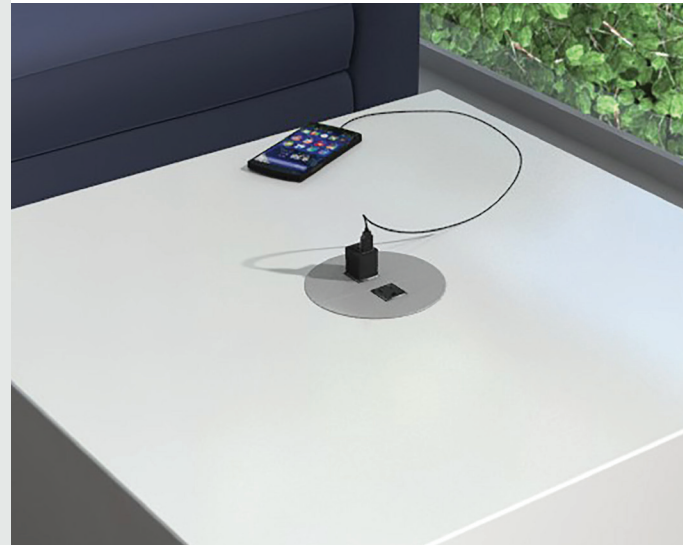

COVE™ ROUND

MINIMALIST APPEAL

SMALL-BUT-MIGHTY POWER

Cove™ Round Series is a flush mount solution with a sleek round faceplate. Designed to seamlessly blend power and USB charging ports into a variety of applications, it can be easily integrated in anything from large benching and conference tables to smaller café and occasional tables. 2.1 Amp USB ports charge your favorite devices like mobile phones and tablets even while in use. Unique spill-resistant receptacles provide an added level of safety in high traffic or lounge areas more prone to spills.

FEATURES:

Applications

In-surface/tabletop

Standard Finishes

- Silver Pearl
- Gloss White
- Black

Specifications

- 12A, 120VAC Spill-Resistant Receptacles
- 2.1A/10.5W USB Ports
- Standard Cord Length: 108"
- Optional Accessory: 1.5" Mounting Bracket
- Recommended Table Thickness: 0.75" - 1.25"
- Recommended Table Cutout: 3.27" x 1.90"
- ETL Listed for US and Canada

Dimensions

- 1 Power 2 USB Base Dimensions: 4.25" x 1.80" x 3.13" with 5.25" Diameter Faceplate
- 2 Power Base Dimensions: 4.25" x 1.80" x 3.13" with 5.25" Diameter Faceplate
- 2 Power 2 USB Base Dimensions: 5" x 1.80" x 3.13" with 6" Diameter Faceplate