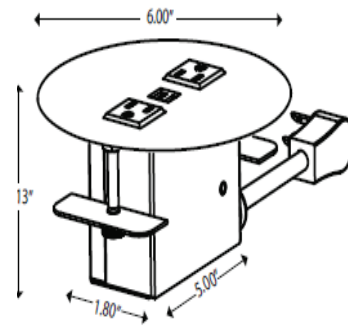

FEATURES:

Applications

In-surface/tabletop

Standard Finishes

- Silver Pearl
- Gloss White
- Black

Specifications

- 12A, 120VAC Spill-Resistant Receptacles
- 2.1A/10.5W USB Ports
- Standard Cord Length: 108"
- Optional Accessory: 1.5" Mounting Bracket
- Recommended Table Thickness: 0.75" - 1.25"
- Recommended Table Cutout: 3.27" x 1.90"
- ETL Listed for US and Canada

Dimensions

- 1 Power 2 USB Base Dimensions: 4.25" x 1.80" x 3.13" with 5.25" Diameter Faceplate
- 2 Power Base Dimensions: 4.25" x 1.80" x 3.13" with 5.25" Diameter Faceplate
- 2 Power 2 USB Base Dimensions: 5" x 1.80" x 3.13" with 6" Diameter Faceplate

1 Power 2 USB

2 Power

2 Power 2 USB