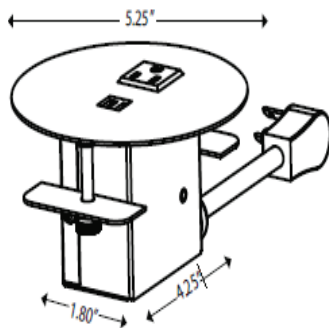

FEATURES:

Applications

In-surface/tabletop

Standard Finishes

- Silver Pearl
- Gloss White
- Black

Specifications

- 12A, 120VAC Spill-Resistant Receptacles
- 2.1A/10.5W USB Ports
- Standard Cord Length: 108"
- Optional Accessory: 1.5" Mounting Bracket
- Recommended Table Thickness: 0.75" - 1.25"
- Recommended Table Cutout: 3.27" x 1.90"
- ETL Listed for US and Canada

Dimensions

- 1 Power 2 USB Base Dimensions: 4.25" x 1.80" x 3.13" with 5.25" Diameter Faceplate
- 2 Power Base Dimensions: 4.25" x 1.80" x 3.13" with 5.25" Diameter Faceplate
- 2 Power 2 USB Base Dimensions: 5" x 1.80" x 3.13" with 6" Diameter Faceplate