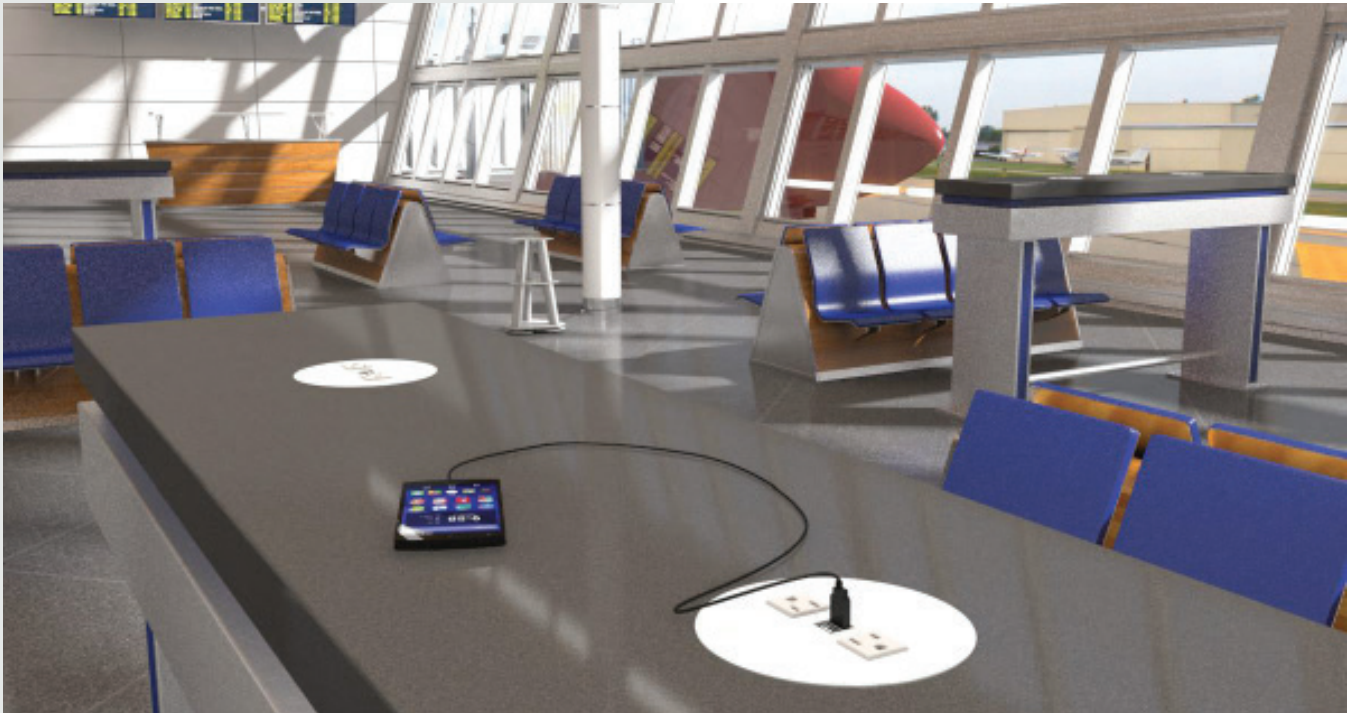

COVE™ ROUND

MINIMALIST APPEAL

SMALL-BUT-MIGHTY POWER

Cove™ Round Series is a flush mount solution with a sleek round faceplate. Designed to seamlessly blend power and USB charging ports into a variety of applications, it can be easily integrated in anything from large benching and conference tables to smaller café and occasional tables. 2.1 Amp USB ports charge your favorite devices like mobile phones and tablets even while in use. Unique spill-resistant receptacles provide an added level of safety in high traffic or lounge areas more prone to spills.

FEATURES:

Applications

In-surface/tabletop

Standard Finishes

- Silver Pearl
- Gloss White
- Black

Specifications

- 12A, 120VAC Spill-Resistant Receptacles
- 2.1A/10.5W USB Ports
- Standard Cord Length: 108"
- Optional Accessory: 1.5" Mounting Bracket
- Recommended Table Thickness: 0.75" - 1.25"
- Recommended Table Cutout: 3.27" x 1.90"
- ETL Listed for US and Canada

Dimensions

- 1 Power 2 USB Base Dimensions: 4.25" x 1.80" x 3.13" with 5.25" Diameter Faceplate
- 2 Power Base Dimensions: 4.25" x 1.80" x 3.13" with 5.25" Diameter Faceplate
- 2 Power 2 USB Base Dimensions: 5" x 1.80" x 3.13" with 6" Diameter Faceplate