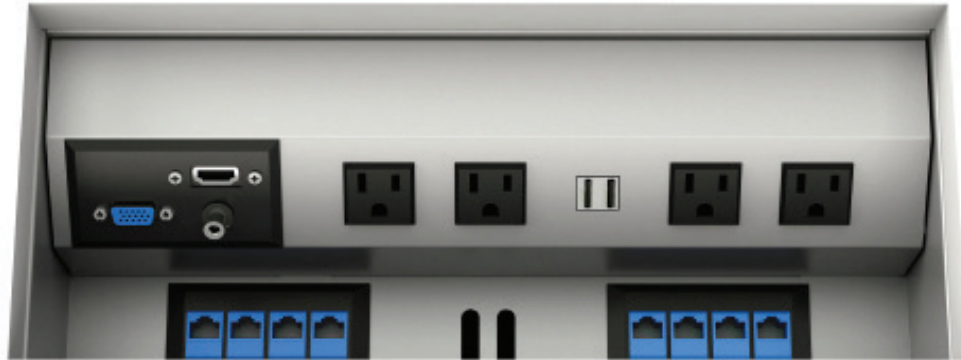

INTERACT G2 UT

POWER TOGETHER

CONVENIENT TABLETOP POWER & DATA SOLUTION

The Interact G2 UT is an ideal power and data solution for small sized conference areas and meeting rooms. If desired, this particular unit gives installers the liberty to fabricate their own lid. Versions are available with and without powerful 2.1 Amp USB ports for powering wireless devices, even while in use. An additional convenience outlet is included underneath each unit for added utility power.

FEATURES:

Applications

Under-mount
Conference room

Standard Finishes

- Silver Pearl
- Black
- Gloss White

Trim Pivot Kit Lid Finishes

- Frosted Glass
- Smoked Glass
- Brushed Aluminum

Specifications

- 2 - 15A, 120VAC Receptacles
- 2.1A/10.5W USB ports
- 1 Convenience Outlet
- 1 Telecom Plate Knockout & 2 RJ45 Cat 6 Data Knockouts
- 2 Cord Pass Thru's for Cord Management
- Ability to Custom Fabricated Lid
- Accessories Include Lid with Trim Pivot Kit
- Standard Cord Length: 72" or Hardwire Option Available
- Recommended Table Thickness: 0.87" - 2"
- Recommended Table Cutout: 8.38" x 4.75"
- ETL Listed for US and Canada

*When using ECA's Interact G2 UT the inside of the cutout is exposed. We suggest finishing the internal edge. Data Sold Separately.

Dimensions

- Interact G2 UT Power Only & USB Dimensions : 9.10" x 5.43" x 3.40"