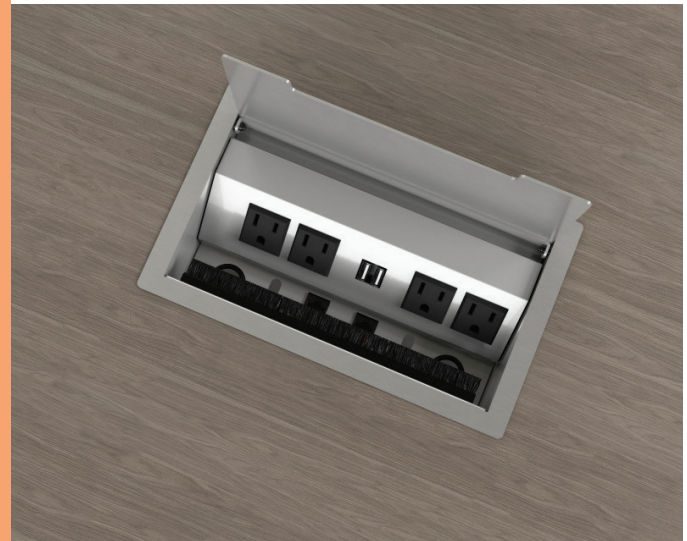

INTERACT IV G2

POWER TOGETHER

CONVENIENT TABLETOP POWER & DATA SOLUTION

The Interact IV G2 is designed to fit the same cutout as the Interact G2 with double the power. This simple solution is ideal for small conference areas and meeting rooms. It provides easy access to 4 power receptacles, offers data capabilities, and USB charging. An additional convenience outlet is included underneath the unit for added utility power.

FEATURES:

Applications

In-surface/tabletop
 Conference room

Standard Finishes

- Silver Pearl
- Black
- Gloss White
- Brushed Aluminum
- Brushed Stainless Steel

Specifications

- 4 - 15A, 120VAC Receptacles
- 2.1A/10.5W USB Ports
- 1 Convenience Outlet
- 2 - RJ45 Cat 6 Data Knockouts
- 2 Cord Pass Thru's for Cord Management
- Standard Cord Length: 72" or Hardwire Option Available
- Recommended Table Thickness: 0.87" - 2"
- Recommended Table Cutout: 8.38" x 4.75"
- ETL Listed for US and Canada

Dimensions

- Interact IV G2 Power Only & USB Dimensions : 8.98" x 5.33" x 3.38"