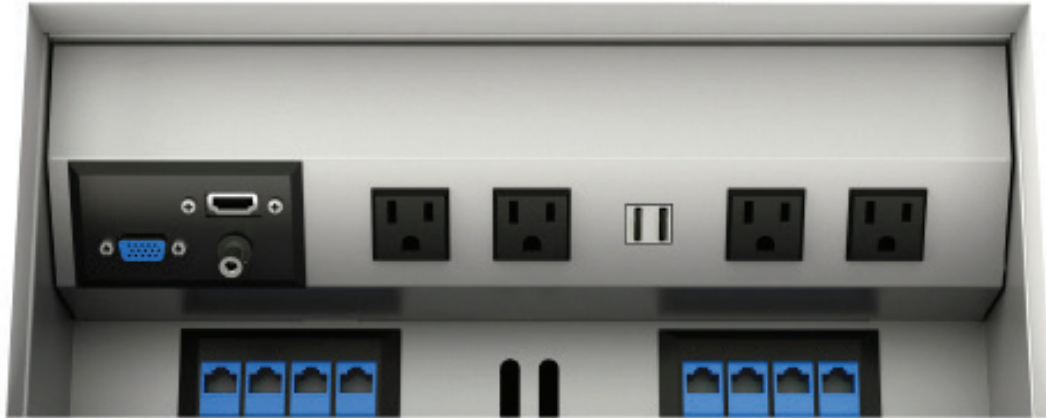

INTERFACE G2 UT