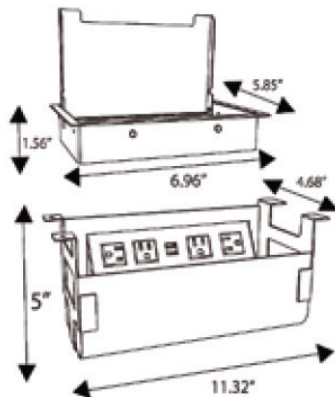

POWER SLIP™

POWER THAT MOVES WITH YOU

HEIGHT-ADJUSTABLE TABLE SOLUTIONS

Cord clutter is an ongoing problem for height-adjustable tables. Get them out of the picture with the Power Slip™ Quick Kit. Featuring an under-surface Wire Management Basket, cords can be stored out of view. Meanwhile, at the surface level, users have convenient access power, data, and USB from a single flush-mounted grommet. For teams, our DaisyLink™ System connects multiple Power Slip units to a single power source.

FEATURES:**Applications**

Height-adjustable tables
Under-mount
In-surface

Standard Finishes

Silver Pearl 
Black 
Gloss White 

**Specifications**

- 2-4 - 15A, 120VAC Power Receptacles
- 2.1A/10.5W USB Ports
- Grommet Accessory & Mounting Hardware Included (Compatible with the Seclusion G2 Grommet)
- DaisyLink™ 4 Wire, 2 Circuit System Compatible - "No Particular Order" allows freedom to reconfigure furniture
- Power Slip™ Quick Kits Require Power Slip™ Unit, Cable Kit, and Power Infeed (All Sold Separately)
- Power Slip Cable Kits Include 2 DaisyLink™ Female/Female Cables, 2 Mounting Brackets & Mounting Screws, 2 Clamps, & 1 Loop Cable
- ETL Listed for US and Canada

Dimensions

- Power Slip Standard Dimensions: 11.32" x 4.68" x 5"

POWER SLIP™ CABLE KIT