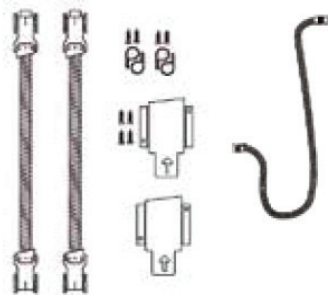

POWER SLIP™

POWER THAT MOVES WITH YOU

HEIGHT-ADJUSTABLE TABLE SOLUTIONS

Cord clutter is an ongoing problem for height-adjustable tables. Get them out of the picture with the Power Slip™ Quick Kit. Featuring an under-surface Wire Management Basket, cords can be stored out of view. Meanwhile, at the surface level, users have convenient access power, data, and USB from a single flush-mounted grommet. For teams, our DaisyLink™ System connects multiple Power Slip units to a single power source.

FEATURES:**Applications**

Height-adjustable tables
Under-mount
In-surface

Standard Finishes

Silver Pearl 
Black 
Gloss White 

**Specifications**

- 2-4 - 15A, 120VAC Power Receptacles
- 2.1A/10.5W USB Ports
- Grommet Accessory & Mounting Hardware Included (Compatible with the Seclusion G2 Grommet)
- DaisyLink™ 4 Wire, 2 Circuit System Compatible - "No Particular Order" allows freedom to reconfigure furniture
- Power Slip™ Quick Kits Require Power Slip™ Unit, Cable Kit, and Power Infeed (All Sold Separately)
- Power Slip Cable Kits Include 2 DaisyLink™ Female/Female Cables, 2 Mounting Brackets & Mounting Screws, 2 Clamps, & 1 Loop Cable
- ETL Listed for US and Canada

Dimensions

- Power Slip Standard Dimensions: 11.32" x 4.68" x 5"

POWER SLIP™ CABLE KIT