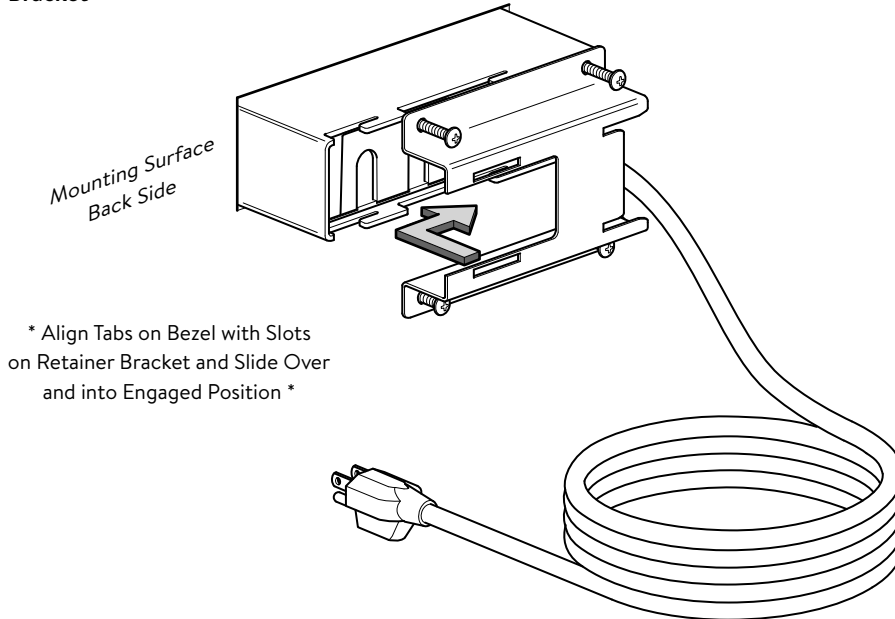

STU
DIO

BY DEKKO

7310 Innovation Blvd., Suite 104,
Fort Wayne, IN 46818
Customer Service: 800.829.3101

ASHLEY 202 BEZEL

- Corded -
Horizontal or Vertical Surface Mounting
Installation Instruction

This device complies with part 15A of the FCC Rules. Operation is subject to the following two conditions: (1) This device may not cause harmful interference, and (2) this device must accept any interference received, including interference that may cause undesired operation.

Tools Required

NOTE

All Tech Adapters Need to be Mounted in the
⬆ "UP" ⬆ Position. (Refer to the back of Parts)

5 Install Retainer Bracket