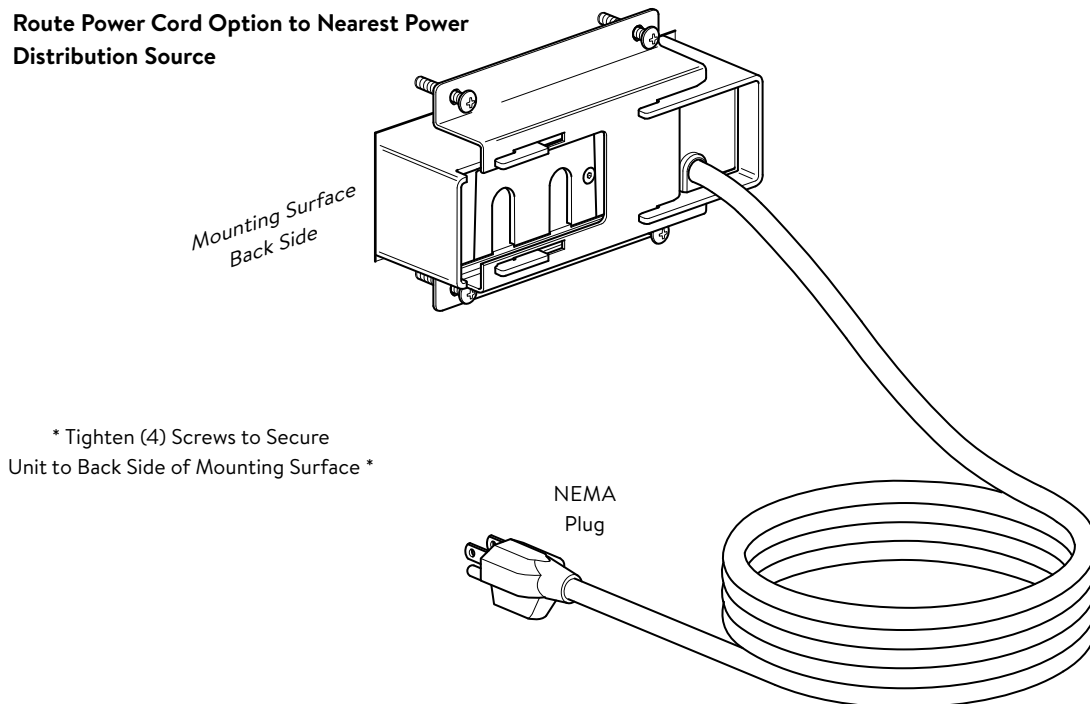

6 Route Power Cord Option to Nearest Power Distribution Source