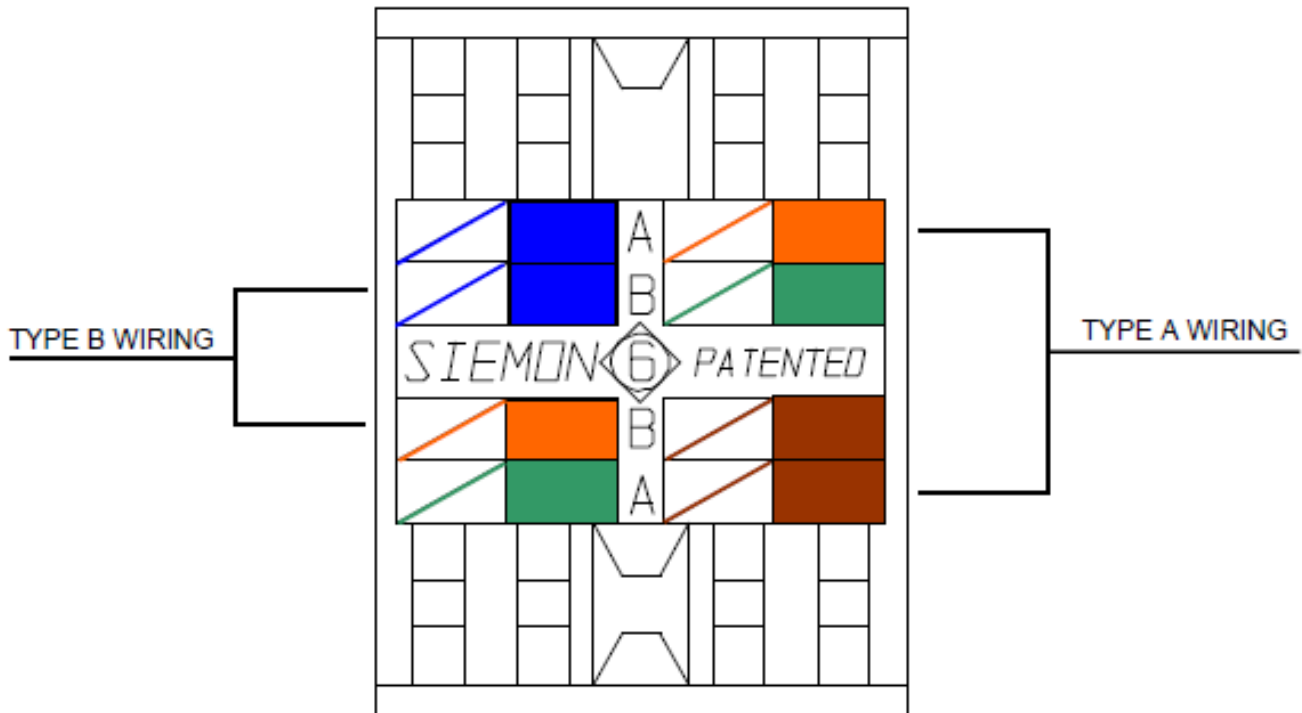

## RJ-45 Wiring Diagram

ECA Part Number: RJ45-B

REAR OF SIEMON CAT 6 RJ-45

	White w/ Blue Stripe
	Blue or Blue w/ White Stripe
	White w/ Green Stripe
	Green or Green w/ White Stripe
	White w/ Orange Stripe
	Orange or Orange w/ White Stripe
	White w/ Brown Stripe
	Brown or Brown w/ White Stripe