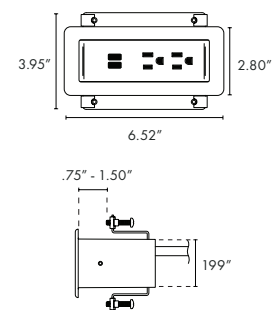

Standard Plastic Colors

White	
Grey	
Black	

**Specifications**

- 2 - 15A, 120V AC Power Outlets
- 1 - 2.4A Reversible USB-A Charging Port & 1 - 60-Watt USB-C Power Delivery Port with GaN technology OR 2- 2.1A/10.5W USB-A Charging Ports
- 6' or 10' Cord and Hardwire Options
- UL 962A and UL 111 Listed
- UL 1310 Recognized
- Meets UL Spill Requirements
- Class 2, FCC Part 15 A Approved
- Meets USB.org Battery Charging 1.2 Specifications

Dimensions

- Product lengths vary by configurations: 5.50", 6.50", 6.52"

DESCRIPTION	LENGTHS CORDED & HARDWIRE	FINISH PLASTIC FACE/METAL TRIM	MODEL
ASHLEY DUO - CLAMP MOUNT			
<ul style="list-style-type: none"> 2 AC 15 Amp Power Outlets, 2 USB-A 2.1 Amp Charging Ports (Clamp and screws included) 	6' Corded	Black/Black	305050.01.04.06
		Gray/Silver	305050.01.01.06
		White/Silver	305050.01.57.06
		White/White	305050.01.VW.06
	10' Corded	Black/Black	305050.01.04.10
		Gray/Silver	305050.01.01.10
		White/Silver	305050.01.57.10
		White/White	305050.01.VW.10
	6' Hardwire	Black/Black	200037.01.04.06
		Gray/Silver	200037.01.01.06
		White/Silver	200037.01.57.06
		White/White	200037.01.VW.06
	10' Hardwire	Black/Black	200037.01.04.10
		Gray/Silver	200037.01.01.10
		White/Silver	200037.01.57.10
		White/White	200037.01.VW.10
<ul style="list-style-type: none"> 2 AC 15 Amp Power Outlets, 1 USB-A 2.4 Amp Charging Port & 1 60-Watt USB-C Power Delivery Charging Port (Clamp and screws included) 	6' Corded	Black/Black	305205.01.04.06
		Gray/Silver	305205.01.01.06
		White/Silver	305205.01.57.06
		White/White	305205.01.VW.06
	10' Corded	Black/Black	305205.01.04.10
		Gray/Silver	305205.01.01.10
		White/Silver	305205.01.57.10
		White/White	305205.01.VW.10
	6' Hardwire	Black/Black	200135.01.04.06
		Gray/Silver	200135.01.01.06
		White/Silver	200135.01.57.06
		White/White	200135.01.VW.06
	10' Hardwire	Black/Black	200135.01.04.10
		Gray/Silver	200135.01.01.10
		White/Silver	200135.01.57.10
		White/White	200135.01.VW.10