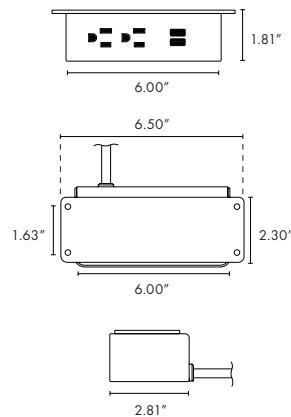

Standard Plastic Colors

White	
Grey	
Black	

**Specifications**

- 2 - 15A, 120V AC Power Outlets
- 1 - 2.4A Reversible USB-A Charging Port & 1 - 60-Watt USB-C Power Delivery Port with GaN technology OR 2- 2.1A/10.5W USB-A Charging Ports
- 6' or 10' Cord and Hardwire Options
- UL 962A and UL 111 Listed
- UL 1310 Recognized
- Meets UL Spill Requirements
- Class 2, FCC Part 15 A Approved
- Meets USB.org Battery Charging 1.2 Specifications

Dimensions

- Product lengths vary by configurations: 5.50", 6.50", 6.52"

DESCRIPTION	LENGTHS CORDED & HARDWIRE	FINISH PLASTIC FACE/METAL TRIM	MODEL
ASHLEY DUO - CLAMP MOUNT			
<ul style="list-style-type: none"> 2 AC 15 Amp Power Outlets, 2 USB-A 2.1 Amp Charging Ports (Clamp and screws included) 	6' Corded	Black/Black	305050.01.04.06
		Gray/Silver	305050.01.01.06
		White/Silver	305050.01.57.06
		White/White	305050.01.VW.06
	10' Corded	Black/Black	305050.01.04.10
		Gray/Silver	305050.01.01.10
		White/Silver	305050.01.57.10
		White/White	305050.01.VW.10
	6' Hardwire	Black/Black	200037.01.04.06
		Gray/Silver	200037.01.01.06
		White/Silver	200037.01.57.06
		White/White	200037.01.VW.06
	10' Hardwire	Black/Black	200037.01.04.10
		Gray/Silver	200037.01.01.10
		White/Silver	200037.01.57.10
		White/White	200037.01.VW.10
<ul style="list-style-type: none"> 2 AC 15 Amp Power Outlets, 1 USB-A 2.4 Amp Charging Port & 1 60-Watt USB-C Power Delivery Charging Port (Clamp and screws included) 	6' Corded	Black/Black	305205.01.04.06
		Gray/Silver	305205.01.01.06
		White/Silver	305205.01.57.06
		White/White	305205.01.VW.06
	10' Corded	Black/Black	305205.01.04.10
		Gray/Silver	305205.01.01.10
		White/Silver	305205.01.57.10
		White/White	305205.01.VW.10
	6' Hardwire	Black/Black	200135.01.04.06
		Gray/Silver	200135.01.01.06
		White/Silver	200135.01.57.06
		White/White	200135.01.VW.06
	10' Hardwire	Black/Black	200135.01.04.10
		Gray/Silver	200135.01.01.10
		White/Silver	200135.01.57.10
		White/White	200135.01.VW.10