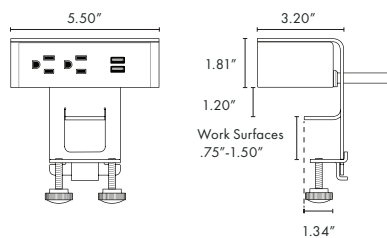

Standard Plastic Colors

White	
Grey	
Black	

**Specifications**

- 2 - 15A, 120V AC Power Outlets
- 1 - 2.4A Reversible USB-A Charging Port & 1 - 60-Watt USB-C Power Delivery Port with GaN technology OR 2- 2.1A/10.5W USB-A Charging Ports
- 6' or 10' Cord and Hardwire Options
- UL 962A and UL 111 Listed
- UL 1310 Recognized
- Meets UL Spill Requirements
- Class 2, FCC Part 15 A Approved
- Meets USB.org Battery Charging 1.2 Specifications

Dimensions

- Product lengths vary by configurations: 5.50", 6.50", 6.52"

DESCRIPTION	LENGTHS CORDED & HARDWIRE	FINISH PLASTIC FACE/METAL TRIM	MODEL
ASHLEY DUO - CLAMP MOUNT			
<ul style="list-style-type: none"> 2 AC 15 Amp Power Outlets, 2 USB-A 2.1 Amp Charging Ports (Clamp and screws included) 	6' Corded	Black/Black	305050.01.04.06
		Gray/Silver	305050.01.01.06
		White/Silver	305050.01.57.06
		White/White	305050.01.VW.06
	10' Corded	Black/Black	305050.01.04.10
		Gray/Silver	305050.01.01.10
		White/Silver	305050.01.57.10
		White/White	305050.01.VW.10
	6' Hardwire	Black/Black	200037.01.04.06
		Gray/Silver	200037.01.01.06
		White/Silver	200037.01.57.06
		White/White	200037.01.VW.06
	10' Hardwire	Black/Black	200037.01.04.10
		Gray/Silver	200037.01.01.10
		White/Silver	200037.01.57.10
		White/White	200037.01.VW.10
<ul style="list-style-type: none"> 2 AC 15 Amp Power Outlets, 1 USB-A 2.4 Amp Charging Port & 1 60-Watt USB-C Power Delivery Charging Port (Clamp and screws included) 	6' Corded	Black/Black	305205.01.04.06
		Gray/Silver	305205.01.01.06
		White/Silver	305205.01.57.06
		White/White	305205.01.VW.06
	10' Corded	Black/Black	305205.01.04.10
		Gray/Silver	305205.01.01.10
		White/Silver	305205.01.57.10
		White/White	305205.01.VW.10
	6' Hardwire	Black/Black	200135.01.04.06
		Gray/Silver	200135.01.01.06
		White/Silver	200135.01.57.06
		White/White	200135.01.VW.06
	10' Hardwire	Black/Black	200135.01.04.10
		Gray/Silver	200135.01.01.10
		White/Silver	200135.01.57.10
		White/White	200135.01.VW.10