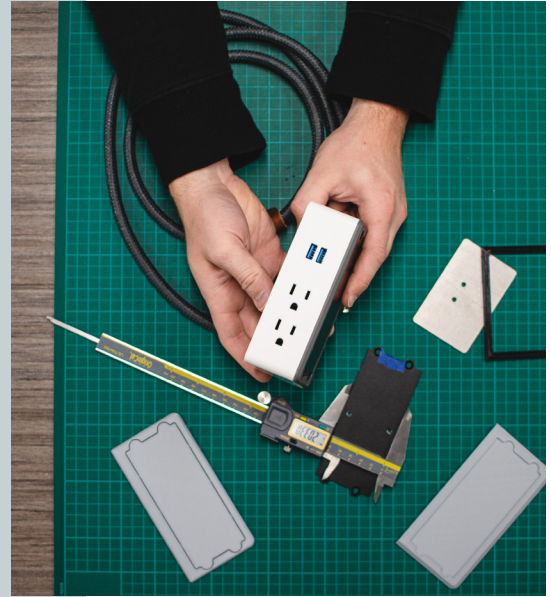

YOUR INNOVATIVE
ELECTRICAL SOLUTION.

Ashley Freestanding

STU
DIO

BY DEKKO

Your Power, Your Way.

DISTINCT, RELOCATABLE STYLE

Ashley Freestand serves up both function and high-end design by offering even more ways to use power. This unique mounting style allows users to move their power wherever they need it most, and is ideal for use with partitions and work screens.

ASHLEY FREESTAND PROVIDES:**Powerful Movement**

As our workspaces evolve, so should our desktop power. Ashley Freestand has been designed in such a way to deliver unconstrained connectivity from virtually any work surface. Its sleek frame and rubber-padded underside offer full mobility with cushioned mounting support unlike traditional clamp-on and undermount styles. Experience the powerful freedom of Ashley Freestand.

The Ashley Freestand is UL 1363 listed.

FEATURES:

Applications

Mobile/Free Standing

Standard Plastic Colors

- White
- Gray
- Black

Specifications

- (2) 15A, 120V AC Power Outlets
- (1) 2.4A 10.5W USB-A Charging Port & 1 - 60-Watt USB-C Power Delivery Port with GaN technology OR 2- 1.1A/10.5W USB-A Charging Ports
- Cord Length & Style Options:
 - 6' and 10' Standard with Straight Plug
 - 10' Braided with 90° Plug
- UL 1363 Listed
- Meets UL Spill Requirements