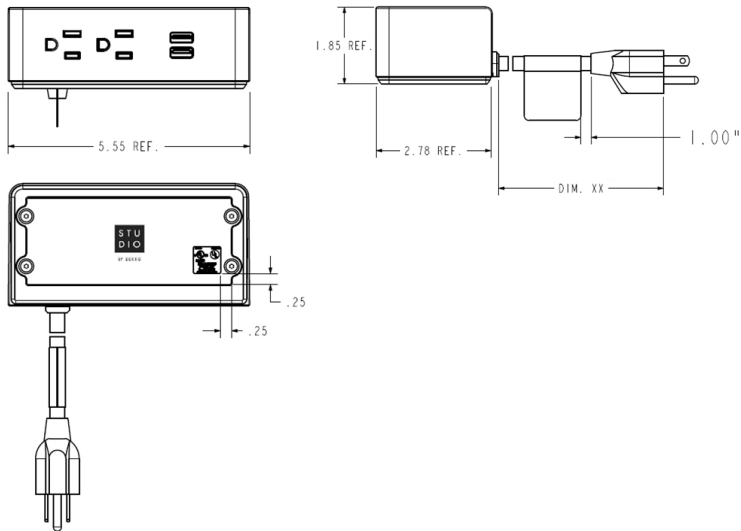

The Ashley Freestand is UL 1363 listed.

FEATURES:

Applications

Mobile/Free Standing

Standard Plastic Colors

- White
- Gray
- Black

Specifications

- (2) 15A, 120V AC Power Outlets
- (1) 2.4A 10.5W USB-A Charging Port & 1 - 60-Watt USB-C Power Delivery Port with GaN technology OR 2- 1.1A/10.5W USB-A Charging Ports
- Cord Length & Style Options:
 - 6' and 10' Standard with Straight Plug
 - 10' Braided with 90° Plug
- UL 1363 Listed
- Meets UL Spill Requirements

Dimensions

- Ashley Freestanding Standard Dimensions: 5.55" x 2.78" x 1.85"
- No Surface Cutouts Required

DESCRIPTION	LENGTHS		FINISH	MODEL
	BRAIDED & STANDARD CORD			
ASHLEY FREESTAND				
<ul style="list-style-type: none"> 2 AC 15 Amp Power Outlets, 2 USB-A 2.1 Amp Charging Ports 	6' Standard Cord		Black	305139.01.04.06
			Gray	305139.01.08.06
			White	305139.01.58.06
	10' Standard Cord		Black	305139.01.04.10
			Gray	305139.01.08.10
			White	305139.01.58.10
	10' Braided Cord (Graphite)		Black	305139.03.51.10
			Gray	305139.03.54.10
			White	305139.03.48.10
<ul style="list-style-type: none"> 2 AC 15 Amp Power Outlets, 1 USB-A 2.4 Amp Charging Port & 1 60-Watt USB-C Power Delivery Charging Port 	6' Standard Cord		Black	305208.01.04.06
			Gray	305208.01.08.06
			White	305208.01.58.06
	10' Standard Cord		Black	305208.01.04.10
			Gray	305208.01.08.10
			White	305208.01.58.10
	10' Braided Cord (Graphite)		Black	305208.01.51.10
			Gray	305208.01.54.10
			White	305208.01.48.10

SPECIFICATION INSTRUCTIONS

TO ORDER PLEASE SPECIFY THE FOLLOWING

Step 1:	Step 2:	Step 3:
Base Model # (Part Number)	Finish Options	NEMA Plug - Standard or Braided

EXAMPLE

305139.01.58.06

Base Model: Ashley Free Stand
 Finish Option: White
 Cord Length: 6'