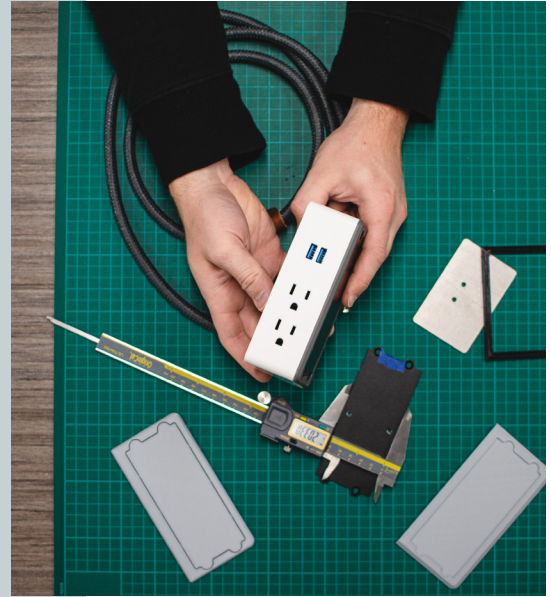

## DISTINCT, RELOCATABLE STYLE

Ashley Freestand serves up both function and high-end design by offering even more ways to use power. This unique mounting style allows users to move their power wherever they need it most, and is ideal for use with partitions and work screens.