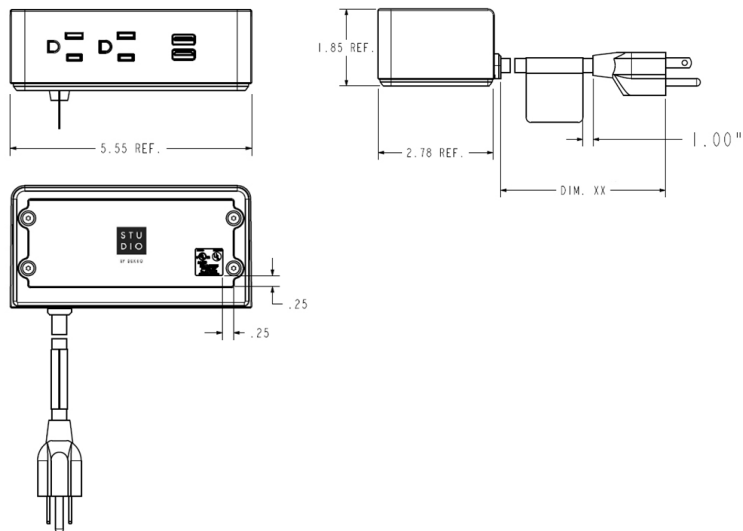

The Ashley Freestand is UL 1363 listed.

**FEATURES:**

**Applications**

Mobile/Free Standing

**Standard Plastic Colors**

- White
- Gray
- Black

**Specifications**

- (2) 15A, 120V AC Power Outlets
- (1) 2.4A 10.5W USB-A Charging Port & 1 - 60-Watt USB-C Power Delivery Port with GaN technology OR 2- 1.1A/10.5W USB-A Charging Ports
- Cord Length & Style Options:
  - 6' and 10' Standard with Straight Plug
  - 10' Braided with 90° Plug
- UL 1363 Listed
- Meets UL Spill Requirements

**Dimensions**

- Ashley Freestanding Standard Dimensions: 5.55" x 2.78" x 1.85"
- No Surface Cutouts Required

DESCRIPTION	LENGTHS		FINISH	MODEL
	BRAIDED & STANDARD CORD			
<b>ASHLEY FREESTAND</b>				
<ul style="list-style-type: none"> <li>2 AC 15 Amp Power Outlets, 2 USB-A 2.1 Amp Charging Ports</li> </ul>	6' Standard Cord		Black	305139.01.04.06
			Gray	305139.01.08.06
			White	305139.01.58.06
	10' Standard Cord		Black	305139.01.04.10
			Gray	305139.01.08.10
			White	305139.01.58.10
	10' Braided Cord (Graphite)		Black	305139.03.51.10
			Gray	305139.03.54.10
			White	305139.03.48.10
<ul style="list-style-type: none"> <li>2 AC 15 Amp Power Outlets, 1 USB-A 2.4 Amp Charging Port &amp; 1 60-Watt USB-C Power Delivery Charging Port</li> </ul>	6' Standard Cord		Black	305208.01.04.06
			Gray	305208.01.08.06
			White	305208.01.VW.06
	10' Standard Cord		Black	305208.01.04.10
			Gray	305208.01.08.10
			White	305208.01.VW.10
	10' Braided Cord (Graphite)		Black	305208.01.51.10
			Gray	305208.01.54.10
			White	305208.01.48.10