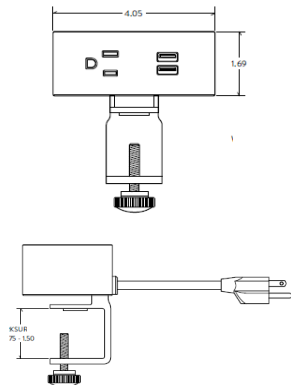

Dimensions

- Product lengths vary on configurations: 4.05", 4.20", 4.83"