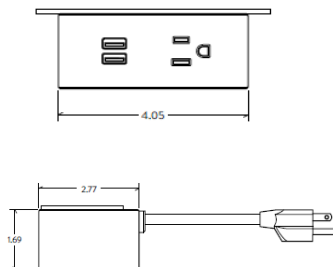

Dimensions

- Product lengths vary on configurations: 4.05", 4.20", 4.83"