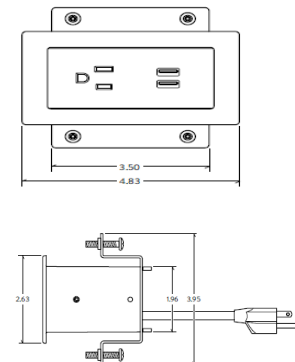

**Dimensions**

- Product lengths vary on configurations: 4.05", 4.20", 4.83"

DESCRIPTION	LENGTHS CORDED & HARDWIRE	FINISH PLASTIC FACE/METAL TRIM	MODEL
<b>ASHLEY UNO - CLAMP MOUNT</b>			
<ul style="list-style-type: none"> <li>1 AC 15 Amp Power Outlets, 2 USB 2.1 Amp Charging Ports (Clamp and screws included)</li> </ul>	6' Corded	Black/Black	305125.01.04.06
		Gray/Silver	305125.01.01.06
		White/Silver	305125.01.57.06
		White/White	305125.01.VW.06
	10' Corded	Black/Black	305125.01.04.10
		Gray/Silver	305125.01.01.10
		White/Silver	305125.01.57.10
		White/White	305125.01.VW.10
	6' Hardwire	Black/Black	200072.01.04.06
		Gray/Silver	200072.01.02.06
		White/Silver	200072.01.57.06
		White/White	200072.01.VW.06
10' Hardwire	Black/Black	200072.01.04.10	
	Gray/Silver	200072.01.02.10	
	White/Silver	200072.01.57.10	
	White/White	200072.01.VW.10	
<ul style="list-style-type: none"> <li>1 AC 15 Amp Power Outlets, 1 USB-A 2.1 Amp Charging Port &amp; 1 60-Watt USB-C Power Delivery Charging Port (Clamp and screws included)</li> </ul>	6' Corded	Black/Black	305212.01.04.06
		Gray/Silver	305212.01.01.06
		White/Silver	305212.01.57.06
		White/White	305212.01.VW.06
	10' Corded	Black/Black	305212.01.04.10
		Gray/Silver	305212.01.01.10
		White/Silver	305212.01.57.10
		White/White	305212.01.VW.10
	6' Hardwire	Black/Black	200141.01.04.06
		Gray/Silver	200141.01.01.06
		White/Silver	200141.01.57.06
		White/White	200141.01.VW.06
10' Hardwire	Black/Black	200141.01.04.10	
	Gray/Silver	200141.01.01.10	
	White/Silver	200141.01.57.10	
	White/White	200141.01.VW.10	