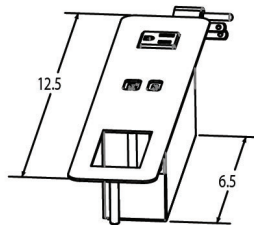

CLAMP-MOUNT BRACKETS ARE NOT SHOWN IN LINE ART DIAGRAMS

NOTE - FOR ALL UNITS SHOWN BELOW:

UNIT WIDTH = 1.80"

UNIT DEPTH = 3.12"

FACEPLATE WIDTH = 2.50"

CLAMP-MOUNT | POWER & USB

1 RECEPTACLE
1 USB-A, 1 USB-C® PD PORT

2 RECEPTACES
1 USB-A, 1 USB-C® PD PORT

CLAMP-MOUNT | POWER, USB & DATA

1 RECEPTACLE
1 USB-A, 1 USB-C® PD PORT
1 TELECOM PLATE KNOCKOUT

2 RECEPTACES
1 USB-A, 1 USB-C® PD PORT
1 TELECOM PLATE KNOCKOUT

CORDED CONFIGURATIONS