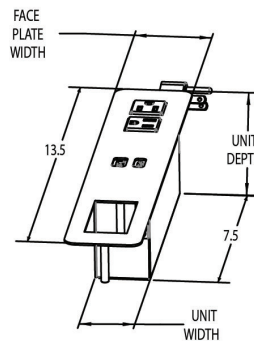

CLAMP-MOUNT BRACKETS ARE NOT SHOWN IN LINE ART DIAGRAMS

NOTE - FOR ALL UNITS SHOWN BELOW:

UNIT WIDTH = 1.80"

UNIT DEPTH = 3.12"

FACEPLATE WIDTH = 2.50"

CLAMP-MOUNT | POWER & USB

1 RECEPTACLE
1 USB-A, 1 USB-C® PD PORT

2 RECEPTACES
1 USB-A, 1 USB-C® PD PORT

CLAMP-MOUNT | POWER, USB & DATA

1 RECEPTACLE
1 USB-A, 1 USB-C® PD PORT
1 TELECOM PLATE KNOCKOUT

2 RECEPTACES
1 USB-A, 1 USB-C® PD PORT
1 TELECOM PLATE KNOCKOUT

CORDED CONFIGURATIONS