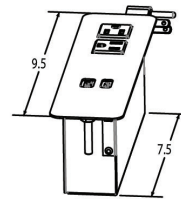

CLAMP-MOUNT BRACKETS ARE NOT SHOWN IN LINE ART DIAGRAMS

NOTE - FOR ALL UNITS SHOWN BELOW:

UNIT WIDTH = 1.80"

UNIT DEPTH = 3.12"

FACEPLATE WIDTH = 2.50"

CLAMP-MOUNT | POWER & USB

1 RECEPTACLE
1 USB-A, 1 USB-C® PD PORT

2 RECEPTACES
1 USB-A, 1 USB-C® PD PORT

CLAMP-MOUNT | POWER, USB & DATA

1 RECEPTACLE
1 USB-A, 1 USB-C® PD PORT
1 TELECOM PLATE KNOCKOUT

2 RECEPTACES
1 USB-A, 1 USB-C® PD PORT
1 TELECOM PLATE KNOCKOUT

CORDED CONFIGURATIONS