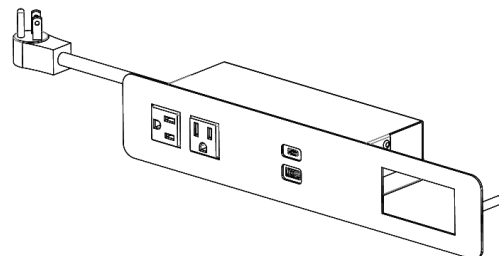

CORDED
(WITH TELECOM KNOCKOUT)