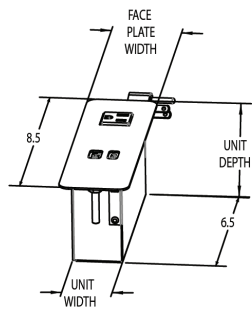

CLAMP-MOUNT BRACKETS ARE NOT SHOWN IN LINE ART DIAGRAMS

NOTE - FOR ALL UNITS SHOWN BELOW:

UNIT WIDTH = 1.80"

UNIT DEPTH = 3.12"

FACEPLATE WIDTH = 2.50"

CLAMP-MOUNT | POWER & USB

1 RECEPTACLE
1 USB-A, 1 USB-C® PD PORT

2 RECEPTACES
1 USB-A, 1 USB-C® PD PORT

CLAMP-MOUNT | POWER, USB & DATA

1 RECEPTACLE
1 USB-A, 1 USB-C® PD PORT
1 TELECOM PLATE KNOCKOUT

2 RECEPTACES
1 USB-A, 1 USB-C® PD PORT
1 TELECOM PLATE KNOCKOUT

CORDED CONFIGURATIONS