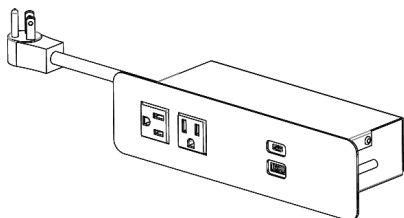

SPECIFICATIONS:

- 15A/120V AC Spill-Resistant Receptacles
- USB/USB-C® Ports are Independently Controlled with 72 Watts of Total Charging Power
- (1) 12-Watt 2.4A Reversible USB-A Port
- (1) 60-Watt USB-C Power Delivery Port
- Customizable Telecom Plate Knockout (*Available on Select Models; Plate Purchased Separately*)
- Standard Cord Length: 108" with 90-Degree Plug
- Clamp and Screw Mounting Capabilities (*Screw-Mount Configurations Available Upon Request*)
- Fits Surface Thicknesses: 0.25" - 1.25"
- Optional Mounting Bracket for Surface Thicknesses Up-to 1.50"
- Table Cutout: Varies by Configuration - See Install Sheet for Details

USB Type-C® and USB-C® are registered trademarks of USB Implementers Forum

CORDED
(WITHOUT TELECOM KNOCKOUT)