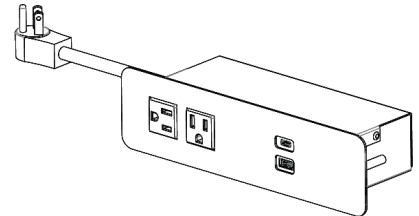

COVE 60
USB-PD enabled
charging port

DELIVERS **EXACT** CHARGING POWER REQUIRED
&
NEVER OVERCHARGES

How It Works:

USB-PD charging port intuitively detects the connected device to deliver the right amount of power to charge that device as fast as possible. This ensures fast charging without exceeding the required power needed, which could result in damaged circuitry.

Cove 60W Series has 72 watts of USB-C Power, 3 Amps, 20 Volts and 12 watts of USB-A Power

Higher Wattage = Less Charging Time

$$\text{Watts} = \text{Amps} \times \text{Volts}$$

How Much Power Does Your Device Need?

- Laptops typically require 29-100W of power
- Tablets typically require 10-30W of power
- Smart-phones typically require 10-27W of power

Example: If you plug a 25W PD-enabled device into Cove 60 - 72W USB-PD port, your connected device will be supplied the entire 25W to quickly replenish battery supply.