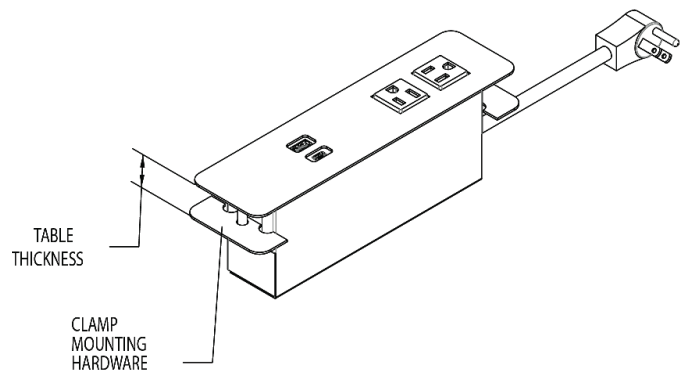

CLAMP-MOUNT BRACKETS ARE NOT SHOWN IN LINE ART DIAGRAMS

NOTE - FOR ALL UNITS SHOWN BELOW:

UNIT WIDTH = 1.80"

UNIT DEPTH = 3.12"

FACEPLATE WIDTH = 2.50"

CLAMP-MOUNT | POWER & USB

1 RECEPTACLE
1 USB-A, 1 USB-C® PD PORT