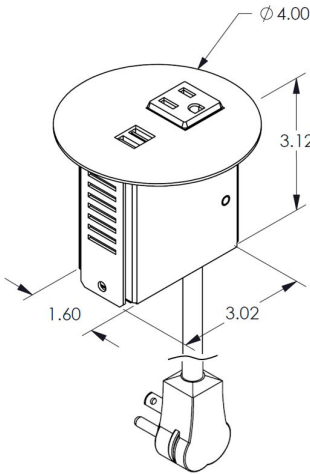

\*Interested in our specialty finishes?  
 Contact us for details.

**SPECIFICATIONS:**

- 15A/120V AC Spill-Resistant Receptacles
- 2.1A/5V Shared; Dual USB Charging Ports (*Available on Select Models*)
- Standard Cord Length: 108" with 90-Degree Plug
- Fits Surface Thicknesses: 0.5" - 2.0"
- Table Cutout: 3.27" x 1.90"
- ETL Listed for US and Canada

**PRODUCT DIMENSIONS**

Rectangular Faceplate

1 power receptacle and dual USB port shown above. See additional options below.

Round Faceplate

1 power receptacle and dual USB port shown above. See additional options below.