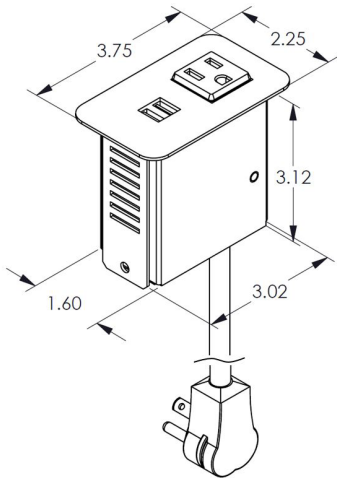

## BUILT TO RETROFIT

POWERFULLY SIMPLE BY DESIGN.

Cove™ Mini Series simplifies the installation process by retrofitting the industry standard cutout size: 3.27" x 1.90". Round and rectangular faceplate options provide aesthetic versatility whilst delivering seamless spill-resistant power and charging capabilities to existing furniture applications.

\*Interested in our specialty finishes?  
 Contact us for details.

**SPECIFICATIONS:**

- 15A/120V AC Spill-Resistant Receptacles
- 2.1A/5V Shared; Dual USB Charging Ports (*Available on Select Models*)
- Standard Cord Length: 108" with 90-Degree Plug
- Fits Surface Thicknesses: 0.5" - 2.0"
- Table Cutout: 3.27" x 1.90"
- ETL Listed for US and Canada

**PRODUCT DIMENSIONS**

Rectangular Faceplate

1 power receptacle and dual USB port shown above. See additional options below.

Round Faceplate

1 power receptacle and dual USB port shown above. See additional options below.