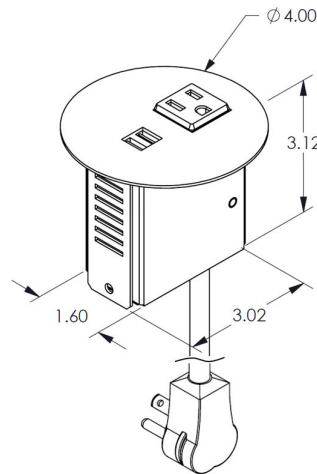

\*Interested in our specialty finishes?  
Contact us for details.

**SPECIFICATIONS:**

- 15A/120V AC Spill-Resistant Receptacles
- 2.1A/5V Shared; Dual USB Charging Ports (*Available on Select Models*)
- Standard Cord Length: 108" with 90-Degree Plug
- Fits Surface Thicknesses: 0.5" - 2.0"
- Table Cutout: 3.27" x 1.90"
- ETL Listed for US and Canada

**PRODUCT DIMENSIONS**

Rectangular Faceplate

1 power receptacle and dual USB port shown above. See additional options below.

Round Faceplate

1 power receptacle and dual USB port shown above. See additional options below.