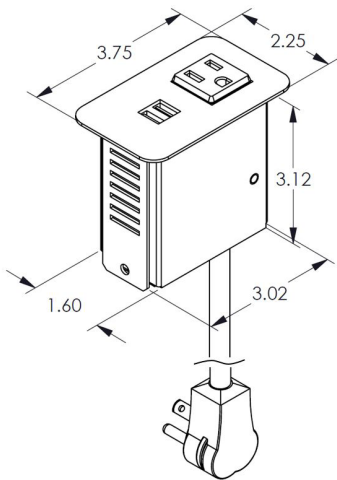

## BUILT TO RETROFIT

POWERFULLY SIMPLE BY DESIGN.

Cove™ Mini Series simplifies the installation process by retrofitting the industry standard cutout size: 3.27" x 1.90". Round and rectangular faceplate options provide aesthetic versatility whilst delivering seamless spill-resistant power and charging capabilities to existing furniture applications.

\*Interested in our specialty finishes?  
Contact us for details.

**SPECIFICATIONS:**

- 15A/120V AC Spill-Resistant Receptacles
- 2.1A/5V Shared; Dual USB Charging Ports (*Available on Select Models*)
- Standard Cord Length: 108" with 90-Degree Plug
- Fits Surface Thicknesses: 0.5" - 2.0"
- Table Cutout: 3.27" x 1.90"
- ETL Listed for US and Canada

**PRODUCT DIMENSIONS**

Rectangular Faceplate

1 power receptacle and dual USB port shown above. See additional options below.

Round Faceplate

1 power receptacle and dual USB port shown above. See additional options below.