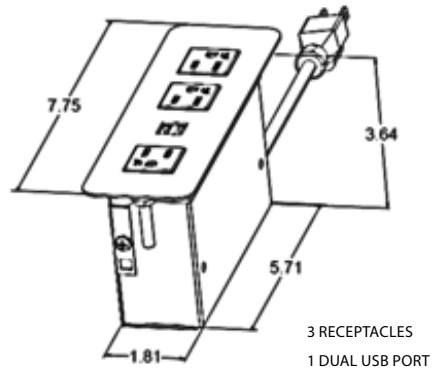

CLAMP-MOUNT BRACKETS ARE NOT SHOWN IN LINE ART DIAGRAMS

**NOTE-** FOR ALL UNITS SHOWN BELOW:  
FACEPLATE WIDTH = 2.50"

CLAMP-MOUNT | POWER ONLY

CLAMP-MOUNT | POWER & CONVENIENCE OUTLETS

CLAMP-MOUNT | POWER & USB