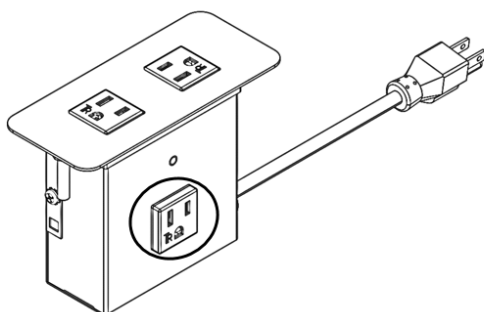

Convenience Outlets (Featured to the left) -

- **Intended Applications:** desks, tables and work surfaces; ideal for stationary accessories like lamps, computers, or monitors that do not need to be accessed frequently. This offers surface access to charge temporary devices like laptops and mobile devices that are used regularly.