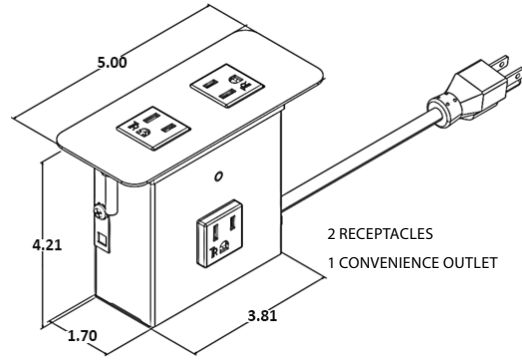

*Flange Mount (Featured to the right; Available on 2 power 2 USB configuration only) -*

- **Intended Applications:** desks, benches, tables; ideal for tight spaces where front screw attachments are inaccessible
- **Installation - requires tools:** after unit is installed in surface cutout, the flanges bend upward; screws (*not included*) are installed from underneath, fastening to furniture

*Convenience Outlets (Featured to the left) -*

- **Intended Applications:** desks, tables and work surfaces; ideal for stationary accessories like lamps, computers, or monitors that do not need to be accessed frequently. This offers surface access to charge temporary devices like laptops and mobile devices that are used regularly.

CLAMP-MOUNT BRACKETS ARE NOT SHOWN IN LINE ART DIAGRAMS

**NOTE-** FOR ALL UNITS SHOWN BELOW:  
FACEPLATE WIDTH = 2.50"

CLAMP-MOUNT | POWER ONLY

CLAMP-MOUNT | POWER & CONVENIENCE OUTLETS

CLAMP-MOUNT | POWER & USB