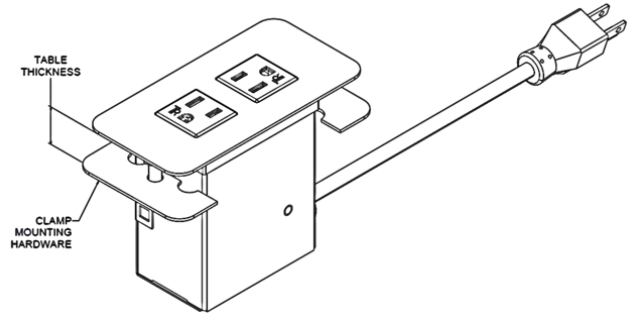

\*Interested in our specialty finishes?  
 Contact us for details.

**SPECIFICATIONS:**

- 15A/120V AC Tamper-Resistant Receptacles
- 2.1A/5V Shared; Dual USB Charging Ports (*Available on Select Models*)
- Convenience Outlet (*Available on Select Models*)
- Standard Cord and Hardwire Whip Length: 108" - Corded Units Equipped with Straight Plug
- Clamp, Flange and Screw Mounting Capabilities (*Screw-Mount Configurations Available Upon Request*)
- Fits Surface Thicknesses:
  - 1 Power, 2 USB - 0.25" - 1.25"
  - 2 Power, 2 USB - 0.25" - 2.0"
  - 2 Power Only - 0.25" - 1.25"
  - 2 Power w/ Convenience - 0.25" - 1.25"
  - 3 Power, 2 USB - 0.25" - 1.25"
- Optional Mounting Bracket for Surface Thicknesses Up-to 1.50"
- Table Cutout: Varies by Configuration - See Install Sheet for Details
- ETL Listed for US and Canada

CORDED

HARDWIRED

*Clamp-Mount (Featured to the right) -*

- **Intended Applications:** desks, benches, tables; ideal for surfaces that provide access to back of unit
- **Tool-free installation:** unit is fastened to furniture from the rear by tightening the thumbscrews