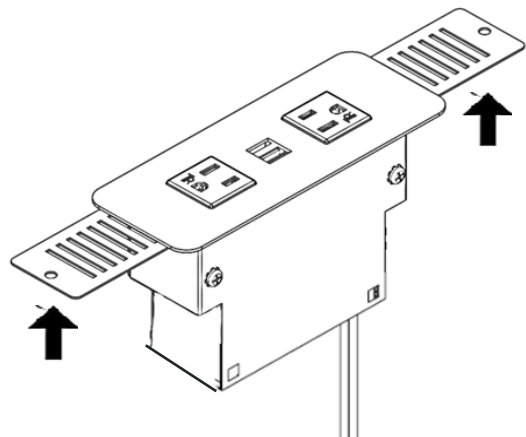

\*Interested in our specialty finishes?  
 Contact us for details.

**SPECIFICATIONS:**

- 15A/120V AC Tamper-Resistant Receptacles
- 2.1A/5V Shared; Dual USB Charging Ports (*Available on Select Models*)
- Convenience Outlet (*Available on Select Models*)
- Standard Cord and Hardwire Whip Length: 108" - Corded Units Equipped with Straight Plug
- Clamp, Flange and Screw Mounting Capabilities (*Screw-Mount Configurations Available Upon Request*)
- Fits Surface Thicknesses:
  - 1 Power, 2 USB - 0.25" - 1.25"
  - 2 Power, 2 USB - 0.25" - 2.0"
  - 2 Power Only - 0.25" - 1.25"
  - 2 Power w/ Convenience - 0.25" - 1.25"
  - 3 Power, 2 USB - 0.25" - 1.25"
- Optional Mounting Bracket for Surface Thicknesses Up-to 1.50"
- Table Cutout: Varies by Configuration - See Install Sheet for Details
- ETL Listed for US and Canada

CORDED

HARDWIRED

*Clamp-Mount (Featured to the right) -*

- **Intended Applications:** desks, benches, tables; ideal for surfaces that provide access to back of unit
- **Tool-free installation:** unit is fastened to furniture from the rear by tightening the thumbscrews

*Screw-Mount (Featured to the left) -*

- **Intended Applications:** soft sided seating, lounge furniture, support columns; ideal for surfaces where there is limited, or no access to back of unit
- **Installation - requires tools:** screws (*not included*) are installed from the front of the unit, through the faceplate, fastening the Cove™ to the furniture

*Flange Mount (Featured to the right; Available on 2 power 2 USB configuration only) -*

- **Intended Applications:** desks, benches, tables; ideal for tight spaces where front screw attachments are inaccessible
- **Installation - requires tools:** after unit is installed in surface cutout, the flanges bend upward; screws (*not included*) are installed from underneath, fastening to furniture