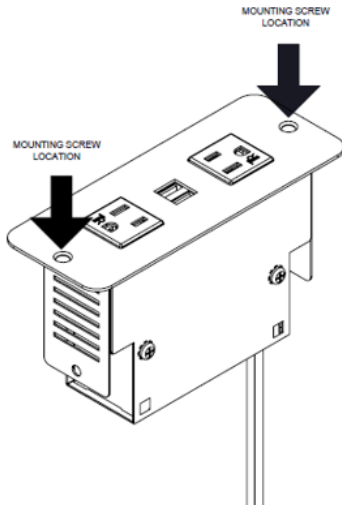

\*Interested in our specialty finishes?  
 Contact us for details.

**SPECIFICATIONS:**

- 15A/120V AC Tamper-Resistant Receptacles
- 2.1A/5V Shared; Dual USB Charging Ports (*Available on Select Models*)
- Convenience Outlet (*Available on Select Models*)
- Standard Cord and Hardwire Whip Length: 108" - Corded Units Equipped with Straight Plug
- Clamp, Flange and Screw Mounting Capabilities (*Screw-Mount Configurations Available Upon Request*)
- Fits Surface Thicknesses:
  - 1 Power, 2 USB - 0.25" - 1.25"
  - 2 Power, 2 USB - 0.25" - 2.0"
  - 2 Power Only - 0.25" - 1.25"
  - 2 Power w/ Convenience - 0.25" - 1.25"
  - 3 Power, 2 USB - 0.25" - 1.25"
- Optional Mounting Bracket for Surface Thicknesses Up-to 1.50"
- Table Cutout: Varies by Configuration - See Install Sheet for Details
- ETL Listed for US and Canada

CORDED

HARDWIRED

*Clamp-Mount (Featured to the right) -*

- **Intended Applications:** desks, benches, tables; ideal for surfaces that provide access to back of unit
- **Tool-free installation:** unit is fastened to furniture from the rear by tightening the thumbscrews