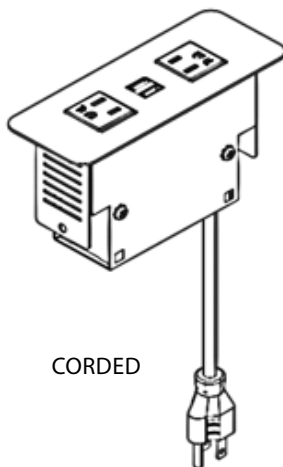

\*Interested in our specialty finishes?  
 Contact us for details.

**SPECIFICATIONS:**

- 15A/120V AC Tamper-Resistant Receptacles
- 2.1A/5V Shared; Dual USB Charging Ports (*Available on Select Models*)
- Convenience Outlet (*Available on Select Models*)
- Standard Cord and Hardwire Whip Length: 108" - Corded Units Equipped with Straight Plug
- Clamp, Flange and Screw Mounting Capabilities (*Screw-Mount Configurations Available Upon Request*)
- Fits Surface Thicknesses:
  - 1 Power, 2 USB - 0.25" - 1.25"
  - 2 Power, 2 USB - 0.25" - 2.0"
  - 2 Power Only - 0.25" - 1.25"
  - 2 Power w/ Convenience - 0.25" - 1.25"
  - 3 Power, 2 USB - 0.25" - 1.25"
- Optional Mounting Bracket for Surface Thicknesses Up-to 1.50"
- Table Cutout: Varies by Configuration - See Install Sheet for Details
- ETL Listed for US and Canada

CORDED

HARDWIRED

*Clamp-Mount (Featured to the right) -*

- **Intended Applications:** desks, benches, tables; ideal for surfaces that provide access to back of unit
- **Tool-free installation:** unit is fastened to furniture from the rear by tightening the thumbscrews