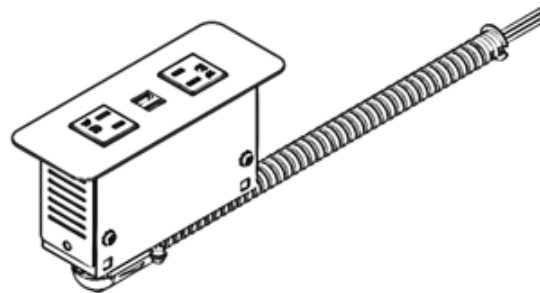

## POWER WITH HIGH STANDARDS.

Cove™ TR offers tamper-resistant power and charging capabilities ideal for any high-traffic environment. Equipped with internal spring-loaded shutters that prevent foreign objects (or fingers) from being inserted and shocked, users of all ages are protected whilst providing power within safe reach. From soft-sided seating to tabletops, Cove™ TR can be integrated seamlessly, in both vertical and horizontal positions.

\*Interested in our specialty finishes?  
 Contact us for details.

**SPECIFICATIONS:**

- 15A/120V AC Tamper-Resistant Receptacles
- 2.1A/5V Shared; Dual USB Charging Ports (*Available on Select Models*)
- Convenience Outlet (*Available on Select Models*)
- Standard Cord and Hardwire Whip Length: 108" - Corded Units Equipped with Straight Plug
- Clamp, Flange and Screw Mounting Capabilities (*Screw-Mount Configurations Available Upon Request*)
- Fits Surface Thicknesses:
  - 1 Power, 2 USB - 0.25" - 1.25"
  - 2 Power, 2 USB - 0.25" - 2.0"
  - 2 Power Only - 0.25" - 1.25"
  - 2 Power w/ Convenience - 0.25" - 1.25"
  - 3 Power, 2 USB - 0.25" - 1.25"
- Optional Mounting Bracket for Surface Thicknesses Up-to 1.50"
- Table Cutout: Varies by Configuration - See Install Sheet for Details
- ETL Listed for US and Canada

CORDED

HARDWIRED

*Clamp-Mount (Featured to the right) -*

- **Intended Applications:** desks, benches, tables; ideal for surfaces that provide access to back of unit
- **Tool-free installation:** unit is fastened to furniture from the rear by tightening the thumbscrews