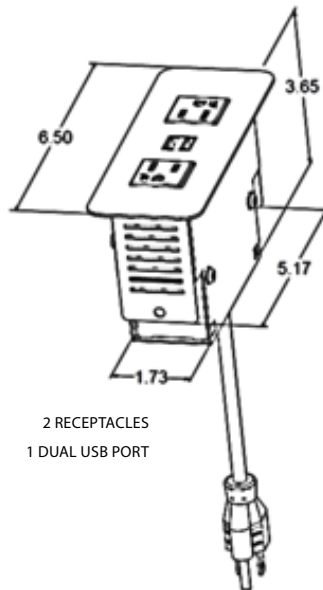

CLAMP-MOUNT BRACKETS ARE NOT SHOWN IN LINE ART DIAGRAMS

**NOTE-** FOR ALL UNITS SHOWN BELOW:  
FACEPLATE WIDTH = 2.50"

CLAMP-MOUNT | POWER ONLY

CLAMP-MOUNT | POWER & CONVENIENCE OUTLETS

CLAMP-MOUNT | POWER & USB

FLANGE MOUNT | POWER & USB

**CORDED CONFIGURATIONS**

	FINISH	PRODUCT NUMBER
<b>ONE POWER</b>		
1 POWER TR RECEPTACLE, 1 DUAL USB, CLAMP-ON UNIT WITH 108" STANDARD CORD	SILVER BLACK WHITE BRONZE LATTE CARBON BRUSHED ALUMINIUM	COV-TR-1U-S-108 COV-TR-1U-B-108 COV-TR-1U-GW108 COV-TR-1U-Z-108 COV-TR-1U-L-108 COV-TR-1U-C-108 COV-TR-1U-AL108