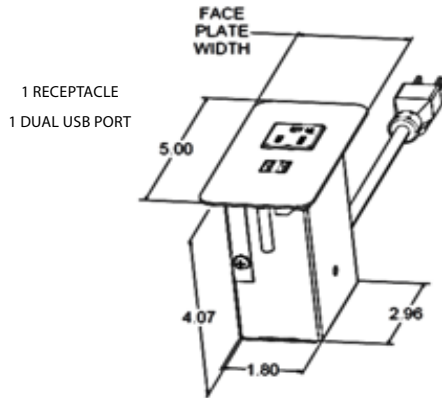

*Flange Mount (Featured to the right; Available on 2 power 2 USB configuration only) -*

- **Intended Applications:** desks, benches, tables; ideal for tight spaces where front screw attachments are inaccessible
- **Installation - requires tools:** after unit is installed in surface cutout, the flanges bend upward; screws (*not included*) are installed from underneath, fastening to furniture

CLAMP-MOUNT BRACKETS ARE NOT SHOWN IN LINE ART DIAGRAMS

**NOTE-** FOR ALL UNITS SHOWN BELOW:  
FACEPLATE WIDTH = 2.50"

CLAMP-MOUNT | POWER ONLY

CLAMP-MOUNT | POWER & CONVENIENCE OUTLETS

CLAMP-MOUNT | POWER & USB