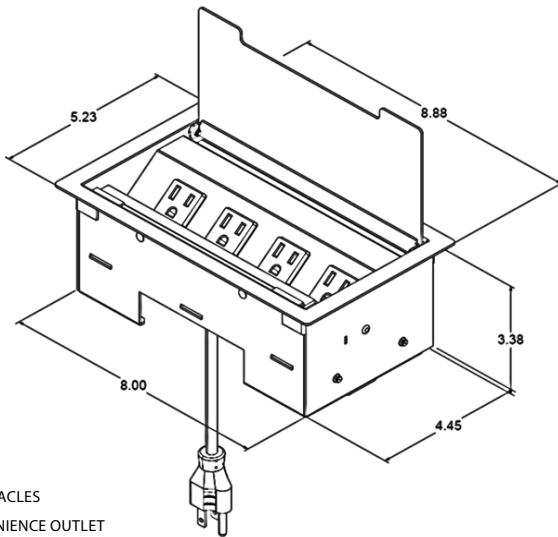

*Interested in our specialty finishes?
 Contact us for details.

UNIT SPECIFICATIONS:

- 15A/120V AC Receptacles
- 2.1A/5V Shared; Dual USB Charging Ports (*Available on Select Models*)
- Data Knockouts (*Keystone Data Options Available; Purchased Separately*)
- Convenience Outlet
- Cord Pass Thru's for Cord Management
- Hinged Flip-up Lid
- Standard Cord and Hardwired Whip Lengths: 72"
- Fits Surface Thicknesses: 0.88" - 2.0"
- Fits Surface Cutout: 8.38" x 4.75"
- ETL Listed for US and Canada

CORDED

HARDWIRED

Mounting capabilities on following page...

In-Surface/Bezel (Featured below) -

- Easily integrate Interact IV G2 tabletop unit directly into the surface cutout. This model comes standardly equipped with a hinged lid with a brushed trim to prevent dust and debris from falling through opening. Lid flips up for access and can remain open when in use, and provides a clean aesthetic when closed.

PRODUCT DIMENSIONS

INTERACT IV G2 | POWER, DATA & CONVENIENCE OUTLET

- 4 RECEPTACLES
- 1 CONVENIENCE OUTLET
- 2 CORD PASS THRU'S
- 2 DATA KNOCKOUTS

INTERACT IV G2 | POWER, USB, DATA & CONVENIENCE OUTLET

- 4 RECEPTACLES
- 1 CONVENIENCE OUTLET
- DUAL USB PORT
- 2 CORD PASS THRU'S
- 2 DATA KNOCKOUTS