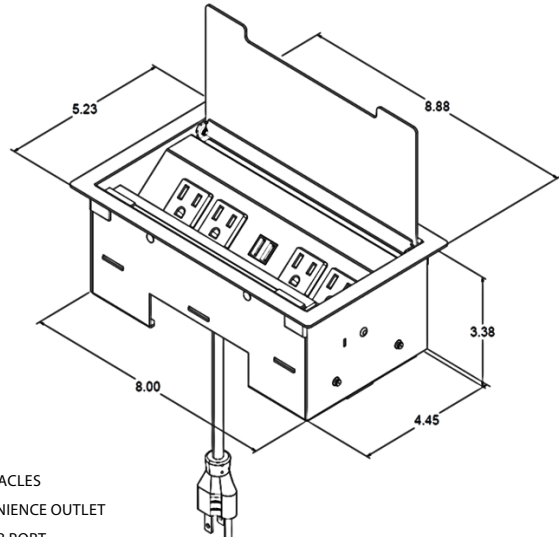

*Interested in our specialty finishes?
 Contact us for details.

UNIT SPECIFICATIONS:

- 15A/120V AC Receptacles
- 2.1A/5V Shared; Dual USB Charging Ports (*Available on Select Models*)
- Data Knockouts (*Keystone Data Options Available; Purchased Separately*)
- Convenience Outlet
- Cord Pass Thru's for Cord Management
- Hinged Flip-up Lid
- Standard Cord and Hardwired Whip Lengths: 72"
- Fits Surface Thicknesses: 0.88" - 2.0"
- Fits Surface Cutout: 8.38" x 4.75"
- ETL Listed for US and Canada

CORDED

HARDWIRED

Mounting capabilities on following page...

In-Surface/Bezel (Featured below) -

- Easily integrate Interact IV G2 tabletop unit directly into the surface cutout. This model comes standardly equipped with a hinged lid with a brushed trim to prevent dust and debris from falling through opening. Lid flips up for access and can remain open when in use, and provides a clean aesthetic when closed.

PRODUCT DIMENSIONS

INTERACT IV G2 | POWER, DATA & CONVENIENCE OUTLET

- 4 RECEPTACLES
- 1 CONVENIENCE OUTLET
- 2 CORD PASS THRU'S
- 2 DATA KNOCKOUTS

INTERACT IV G2 | POWER, USB, DATA & CONVENIENCE OUTLET

- 4 RECEPTACLES
- 1 CONVENIENCE OUTLET
- DUAL USB PORT
- 2 CORD PASS THRU'S
- 2 DATA KNOCKOUTS