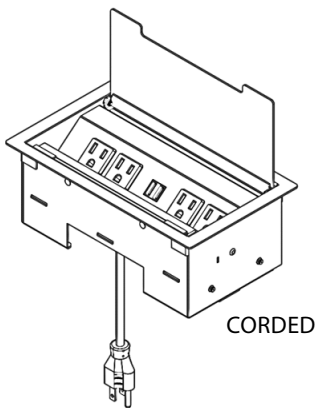

INTERACT IV G2 SERIES

CORDED & HARDWIRED

POWER-CENTRIC APPROACH

EXTENDING POWER TO POINT-OF-USE.

Ideal for small conference areas and meeting rooms, Interact IV G2 integrates 4 power receptacles, USB and data capabilities directly into workspace applications. Equipped with a hinged flip-top lid and an additional convenience outlet below the surface for added utility power, Interact IV G2 accommodates the exact cutout size (8.38" x 4.75") as Interact G2 - perfect for an easy retrofit opportunity.

*Interested in our specialty finishes?
 Contact us for details.

UNIT SPECIFICATIONS:

- 15A/120V AC Receptacles
- 2.1A/5V Shared; Dual USB Charging Ports (*Available on Select Models*)
- Data Knockouts (*Keystone Data Options Available; Purchased Separately*)
- Convenience Outlet
- Cord Pass Thru's for Cord Management
- Hinged Flip-up Lid
- Standard Cord and Hardwired Whip Lengths: 72"
- Fits Surface Thicknesses: 0.88" - 2.0"
- Fits Surface Cutout: 8.38" x 4.75"
- ETL Listed for US and Canada

CORDED

HARDWIRED

Mounting capabilities on following page...

In-Surface/Bezel (Featured below) -

- Easily integrate Interact IV G2 tabletop unit directly into the surface cutout. This model comes standardly equipped with a hinged lid with a brushed trim to prevent dust and debris from falling through opening. Lid flips up for access and can remain open when in use, and provides a clean aesthetic when closed.

PRODUCT DIMENSIONS

INTERACT IV G2 | POWER, DATA & CONVENIENCE OUTLET

- 4 RECEPTACLES
- 1 CONVENIENCE OUTLET
- 2 CORD PASS THRU'S
- 2 DATA KNOCKOUTS

INTERACT IV G2 | POWER, USB, DATA & CONVENIENCE OUTLET

- 4 RECEPTACLES
- 1 CONVENIENCE OUTLET
- DUAL USB PORT
- 2 CORD PASS THRU'S
- 2 DATA KNOCKOUTS