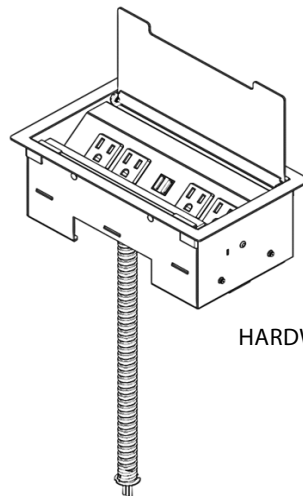

INTERACT IV G2 SERIES

CORDED & HARDWIRED

POWER-CENTRIC APPROACH

EXTENDING POWER TO POINT-OF-USE.

Ideal for small conference areas and meeting rooms, Interact IV G2 integrates 4 power receptacles, USB and data capabilities directly into workspace applications. Equipped with a hinged flip-top lid and an additional convenience outlet below the surface for added utility power, Interact IV G2 accommodates the exact cutout size (8.38" x 4.75") as Interact G2 - perfect for an easy retrofit opportunity.

*Interested in our specialty finishes?
 Contact us for details.

UNIT SPECIFICATIONS:

- 15A/120V AC Receptacles
- 2.1A/5V Shared; Dual USB Charging Ports (*Available on Select Models*)
- Data Knockouts (*Keystone Data Options Available; Purchased Separately*)
- Convenience Outlet
- Cord Pass Thru's for Cord Management
- Hinged Flip-up Lid
- Standard Cord and Hardwired Whip Lengths: 72"
- Fits Surface Thicknesses: 0.88" - 2.0"
- Fits Surface Cutout: 8.38" x 4.75"
- ETL Listed for US and Canada

CORDED

HARDWIRED

Mounting capabilities on following page...

In-Surface/Bezel (Featured below) -

- Easily integrate Interact IV G2 tabletop unit directly into the surface cutout. This model comes standardly equipped with a hinged lid with a brushed trim to prevent dust and debris from falling through opening. Lid flips up for access and can remain open when in use, and provides a clean aesthetic when closed.

PRODUCT DIMENSIONS

INTERACT IV G2 | POWER, DATA & CONVENIENCE OUTLET

- 4 RECEPTACLES
- 1 CONVENIENCE OUTLET
- 2 CORD PASS THRU'S
- 2 DATA KNOCKOUTS

INTERACT IV G2 | POWER, USB, DATA & CONVENIENCE OUTLET

- 4 RECEPTACLES
- 1 CONVENIENCE OUTLET
- DUAL USB PORT
- 2 CORD PASS THRU'S
- 2 DATA KNOCKOUTS