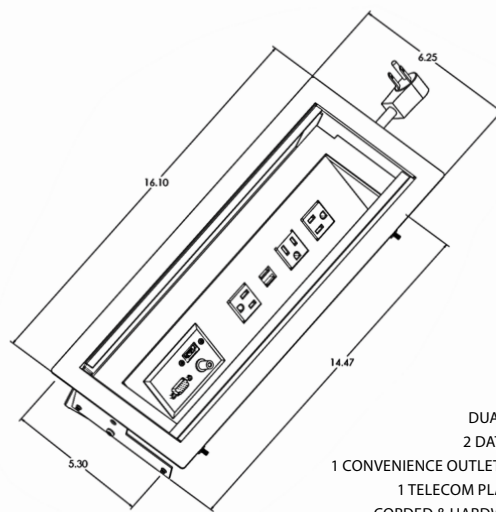

## REEF MINI SPECIFICATIONS:

- 15A/120V AC Spill-Resistant Receptacles
- 2A/5V Dual USB Charging Ports
- Convenience Outlets *(Available on Select Models)*
- Data Knockouts *(Keystone Data Options Available; Purchased Separately)*
- Cord Pass Thru's for Cord Management
- Standard Cord Length: 108" - *Equipped with 90-Degree Plug*
- Fits Surface Thicknesses: 1.0" - 2.0"
- Surface Cutout: 5.38" x 10.88"
- ETL Listed for US and Canada

Mounting capabilities on following page...

HARDWIRED  
REEF SHOWN

CORDED  
REEF MINI SHOWN

*In-Surface/Bezel (Featured to the right) -*

- Easily integrate Reef & Reef Mini directly into the surface cutout. This model comes standardly equipped with a clever retractable lid that keeps wires and cables organized and out of sight. When closed, the unit sits nearly flush to the surface for an overall aesthetic finish.

Series dimensions on following page...

REEF | POWER, USB & DATA

- 4 RECEPTACLES
- DUAL USB-A PORTS
- 2 DATA KNOCKOUTS
- 1 TELECOM PLATE KNOCKOUT
- CORDED & HARDWIRED OPTIONS

REEF | CONVENIENCE OUTLETS

- 3 RECEPTACLES
- DUAL USB-A PORTS
- 2 DATA KNOCKOUTS
- 1 CONVENIENCE OUTLET (NOT SHOWN)
- 1 TELECOM PLATE KNOCKOUT
- CORDED & HARDWIRED OPTIONS