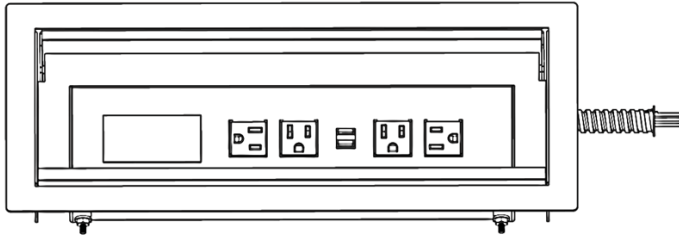

## REEF SPECIFICATIONS:

- 15A/120V AC Spill-Resistant Receptacles
- 2A/5V Shared; Dual USB Ports
- Convenience Outlets *(Available on Select Models)*
- Customizable Telecom Plate Knockouts  
*(Available on Select Models; Plates Purchased Separately)*
- Data Knockouts *(Keystone Data Options Available; Purchased Separately)*
- Cord Pass Thru's for Cord Management
- Standard Cord and Hardwired Whip Lengths: 108"  
*(Corded Units Equipped with 90-Degree Plug)*
- Fits Surface Thicknesses: 1.0" - 2.0"
- Surface Cutout: 5.38" x 15.25"
- ETL Listed for US and Canada

## REEF MINI SPECIFICATIONS:

- 15A/120V AC Spill-Resistant Receptacles
- 2A/5V Dual USB Charging Ports
- Convenience Outlets *(Available on Select Models)*
- Data Knockouts *(Keystone Data Options Available; Purchased Separately)*
- Cord Pass Thru's for Cord Management
- Standard Cord Length: 108" - *Equipped with 90-Degree Plug*
- Fits Surface Thicknesses: 1.0" - 2.0"
- Surface Cutout: 5.38" x 10.88"
- ETL Listed for US and Canada

Mounting capabilities on following page...

HARDWIRED  
REEF SHOWN

CORDED  
REEF MINI SHOWN

*In-Surface/Bezel (Featured to the right) -*

- Easily integrate Reef & Reef Mini directly into the surface cutout. This model comes standardly equipped with a clever retractable lid that keeps wires and cables organized and out of sight. When closed, the unit sits nearly flush to the surface for an overall aesthetic finish.