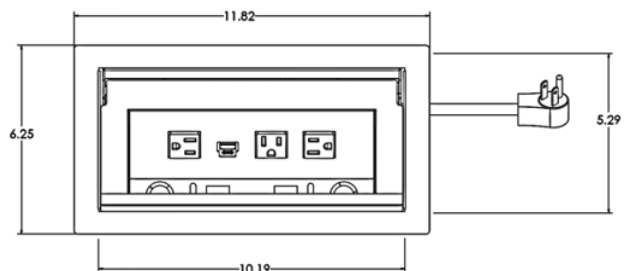

REEF MINI | POWER, USB & DATA

- 2 RECEPTACLES
- DUAL USB-A PORTS
- 2 DATA KNOCKOUTS
- CORDED

REEF MINI | CONVENIENCE OUTLETS

- 3 RECEPTACLES
- DUAL USB-A PORTS
- 2 DATA KNOCKOUTS
- 1 CONVENIENCE OUTLET (NOT SHOWN)
- CORDED