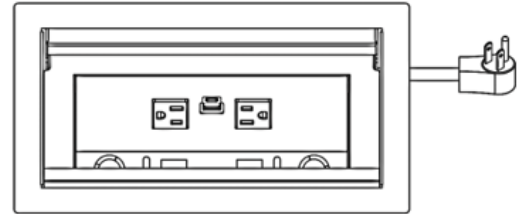

## REEF SPECIFICATIONS:

- 15A/120V AC Spill-Resistant Receptacles
- 2A/5V Shared; Dual USB Ports
- Convenience Outlets *(Available on Select Models)*
- Customizable Telecom Plate Knockouts  
*(Available on Select Models; Plates Purchased Separately)*
- Data Knockouts *(Keystone Data Options Available; Purchased Separately)*
- Cord Pass Thru's for Cord Management
- Standard Cord and Hardwired Whip Lengths: 108"  
*(Corded Units Equipped with 90-Degree Plug)*
- Fits Surface Thicknesses: 1.0" - 2.0"
- Surface Cutout: 5.38" x 15.25"
- ETL Listed for US and Canada

## REEF MINI SPECIFICATIONS:

- 15A/120V AC Spill-Resistant Receptacles
- 2A/5V Dual USB Charging Ports
- Convenience Outlets *(Available on Select Models)*
- Data Knockouts *(Keystone Data Options Available; Purchased Separately)*
- Cord Pass Thru's for Cord Management
- Standard Cord Length: 108" - *Equipped with 90-Degree Plug*
- Fits Surface Thicknesses: 1.0" - 2.0"
- Surface Cutout: 5.38" x 10.88"
- ETL Listed for US and Canada

Mounting capabilities on following page...

HARDWIRED  
REEF SHOWN

CORDED  
REEF MINI SHOWN

*In-Surface/Bezel (Featured to the right) -*

- Easily integrate Reef & Reef Mini directly into the surface cutout. This model comes standardly equipped with a clever retractable lid that keeps wires and cables organized and out of sight. When closed, the unit sits nearly flush to the surface for an overall aesthetic finish.