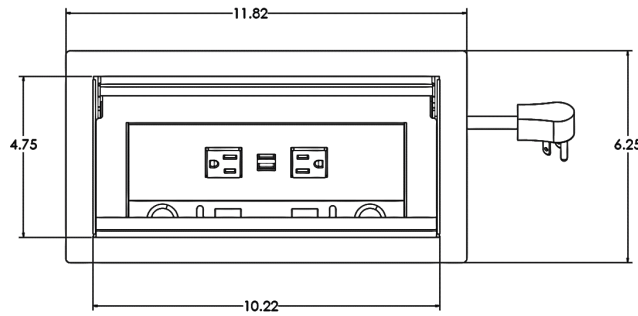

Mounting capabilities on following page...

HARDWIRED  
REEF SHOWN

CORDED  
REEF MINI SHOWN

*In-Surface/Bezel (Featured to the right) -*

- Easily integrate Reef & Reef Mini directly into the surface cutout. This model comes standardly equipped with a clever retractable lid that keeps wires and cables organized and out of sight. When closed, the unit sits nearly flush to the surface for an overall aesthetic finish.

Series dimensions on following page...

REEF | POWER, USB & DATA

- 4 RECEPTACLES
- DUAL USB-A PORTS
- 2 DATA KNOCKOUTS
- 1 TELECOM PLATE KNOCKOUT
- CORDED & HARDWIRED OPTIONS

REEF | CONVENIENCE OUTLETS

- 3 RECEPTACLES
- DUAL USB-A PORTS
- 2 DATA KNOCKOUTS
- 1 CONVENIENCE OUTLET (NOT SHOWN)
- 1 TELECOM PLATE KNOCKOUT
- CORDED & HARDWIRED OPTIONS

REEF MINI | POWER, USB & DATA

- 2 RECEPTACLES
- DUAL USB-A PORTS
- 2 DATA KNOCKOUTS
- CORDED

REEF MINI | CONVENIENCE OUTLETS

- 3 RECEPTACLES
- DUAL USB-A PORTS
- 2 DATA KNOCKOUTS
- 1 CONVENIENCE OUTLET (NOT SHOWN)
- CORDED