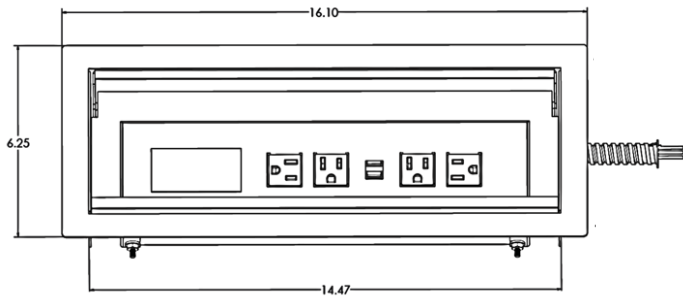

REEF | POWER, USB & DATA

- 4 RECEPTACLES
- DUAL USB-A PORTS
- 2 DATA KNOCKOUTS
- 1 TELECOM PLATE KNOCKOUT
- CORDED & HARDWIRED OPTIONS