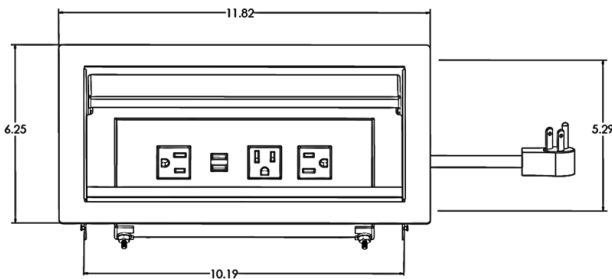

REEF MINI | CONVENIENCE OUTLETS

- 3 RECEPTACLES
- DUAL USB-A PORTS
- 2 DATA KNOCKOUTS
- 1 CONVENIENCE OUTLET (NOT SHOWN)
- CORDED