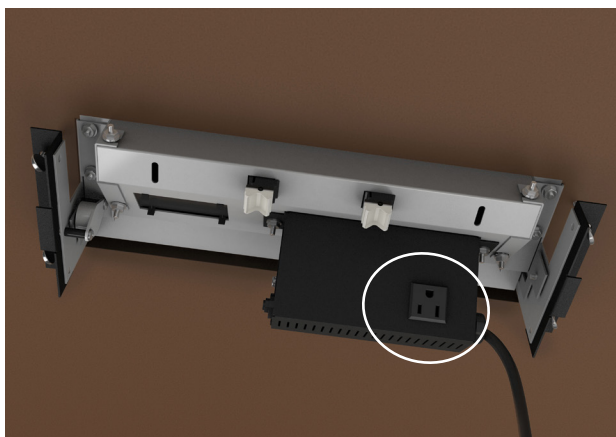

## REEF SPECIFICATIONS:

- 15A/120V AC Spill-Resistant Receptacles
- 2A/5V Shared; Dual USB Ports
- Convenience Outlets *(Available on Select Models)*
- Customizable Telecom Plate Knockouts  
*(Available on Select Models; Plates Purchased Separately)*
- Data Knockouts *(Keystone Data Options Available; Purchased Separately)*
- Cord Pass Thru's for Cord Management
- Standard Cord and Hardwired Whip Lengths: 108"  
*(Corded Units Equipped with 90-Degree Plug)*
- Fits Surface Thicknesses: 1.0" - 2.0"
- Surface Cutout: 5.38" x 15.25"
- ETL Listed for US and Canada

## REEF MINI SPECIFICATIONS:

- 15A/120V AC Spill-Resistant Receptacles
- 2A/5V Dual USB Charging Ports
- Convenience Outlets *(Available on Select Models)*
- Data Knockouts *(Keystone Data Options Available; Purchased Separately)*
- Cord Pass Thru's for Cord Management
- Standard Cord Length: 108" - *Equipped with 90-Degree Plug*
- Fits Surface Thicknesses: 1.0" - 2.0"
- Surface Cutout: 5.38" x 10.88"
- ETL Listed for US and Canada

Mounting capabilities on following page...

HARDWIRED  
REEF SHOWN

CORDED  
REEF MINI SHOWN

*In-Surface/Bezel (Featured to the right) -*

- Easily integrate Reef & Reef Mini directly into the surface cutout. This model comes standardly equipped with a clever retractable lid that keeps wires and cables organized and out of sight. When closed, the unit sits nearly flush to the surface for an overall aesthetic finish.

Series dimensions on following page...

REEF | POWER, USB & DATA

- 4 RECEPTACLES
- DUAL USB-A PORTS
- 2 DATA KNOCKOUTS
- 1 TELECOM PLATE KNOCKOUT
- CORDED & HARDWIRED OPTIONS

REEF | CONVENIENCE OUTLETS

- 3 RECEPTACLES
- DUAL USB-A PORTS
- 2 DATA KNOCKOUTS
- 1 CONVENIENCE OUTLET (NOT SHOWN)
- 1 TELECOM PLATE KNOCKOUT
- CORDED & HARDWIRED OPTIONS