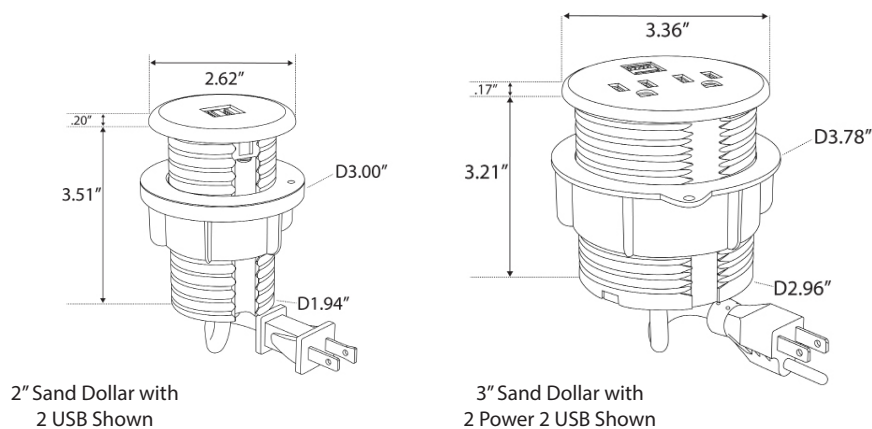

Specifications

- 1-2 - 15A, 120VAC Tamper Resistant Receptacles
- 2.1A/10.5W USB Charging Ports
- 2" and 3" Models Offered
- 72" Standard Cord with NEMA 5-15 Straight Plug
- Recommended Table Thickness: 0.25" - 2"
- Recommended Table Cut Out: 80mm for 3" Unit and 60 mm for 2" Unit
- Fastening Ring Included Secures Unit to Surface
- ETL Listed for US and Canada

Dimensions

- 3" Sand Dollar Dimensions: 3.36" x 3.21"
- 2" Standard Sand Dollar Dimensions (USB & Power Only): 2.62" x 3.51"

DESCRIPTION

FINISH

PART NUMBER

Sand Dollar Configurations

- 1 Power with 72" cord, 2" Unit