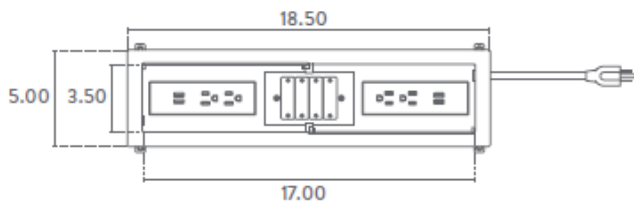

- 4- 15A, 120V AC Power Outlets
- 4- 2.1A/10.5W USB Charging Ports
- 4 Blank Extron "Mini" Plates*
- Cord Options Include 10' Cord, 1' Perimeter Cord, or 8' Hardwire Conduit
- Recessed Cavity in Satin Black
- Recommended Cutout Size: 17.75" x 4.38"
- UL 962A and 111 Listed

Stafford Mini™ Specifications

- 2- 15A, 120V AC Power Outlets
- 2- 2.1A/10.5W USB Charging Ports
- 2 Blank Extron "Mini" Plates*
- Cord Options Include 10' Cord, 12" Perimeter Cord, or 8' Hardwire Conduit
- Recessed Cavity in Satin Black
- Recommended Cutout Size: 9.50" x 4.38"
- UL 962A and 111 Listed

**Extron Plates sold through Third Party Distributor. Contact Extron directly for Extron Plate Options. Not available for purchase through Dekko.*

Dimensions

- Stafford™ Standard Dimensions: 18.5" x 5"
- Stafford Mini™ Standard Dimensions: 10" x 5"