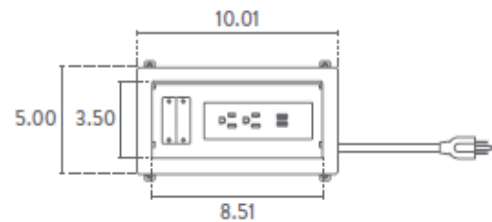

- 4- 15A, 120V AC Power Outlets
- 4- 2.1A/10.5W USB Charging Ports
- 4 Blank Extron "Mini" Plates*
- Cord Options Include 10' Cord, 1' Perimeter Cord, or 8' Hardwire Conduit
- Recessed Cavity in Satin Black
- Recommended Cutout Size: 17.75" x 4.38"
- UL 962A and 111 Listed

Stafford Mini™ Specifications

- 2- 15A, 120V AC Power Outlets
- 2- 2.1A/10.5W USB Charging Ports
- 2 Blank Extron "Mini" Plates*
- Cord Options Include 10' Cord, 12" Perimeter Cord, or 8' Hardwire Conduit
- Recessed Cavity in Satin Black
- Recommended Cutout Size: 9.50" x 4.38"
- UL 962A and 111 Listed

**Extron Plates sold through Third Party Distributor. Contact Extron directly for Extron Plate Options. Not available for purchase through Dekko.*

Dimensions

- Stafford™ Standard Dimensions: 18.5" x 5"
- Stafford Mini™ Standard Dimensions: 10" x 5"