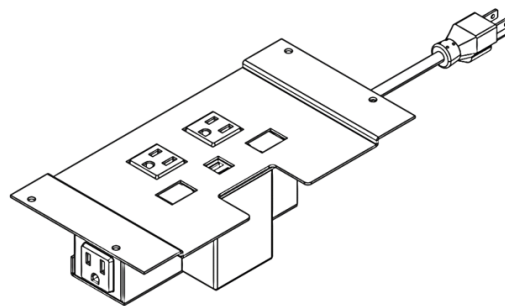

*Interested in our specialty finishes?
 Contact us for details.

FLUSH LID
 LG GROMMET

SPECIFICATIONS

- 15A/120V AC Receptacles
- 2.1A/5V Shared; Dual USB Charging Ports
- Convenience Outlet
- Data Knockouts - Keystone Data Options Available
(Purchased Separately)
- Standard Cord Length: 72" with NEMA 5-15 Straight Plug
- ETL Listed for US and Canada

VILLA LG GROMMET SPECIFICATIONS:

- Flush Lid *(Sold Separately)*
- Fits Surface Thicknesses: 0.75" - 2.0"
- Fits Surface Cutout: 4.0 x 8.0"

CORDED

Series dimensions on following page...

VILLA LG | POWER, USB, DATA & CONVENIENCE OUTLETS