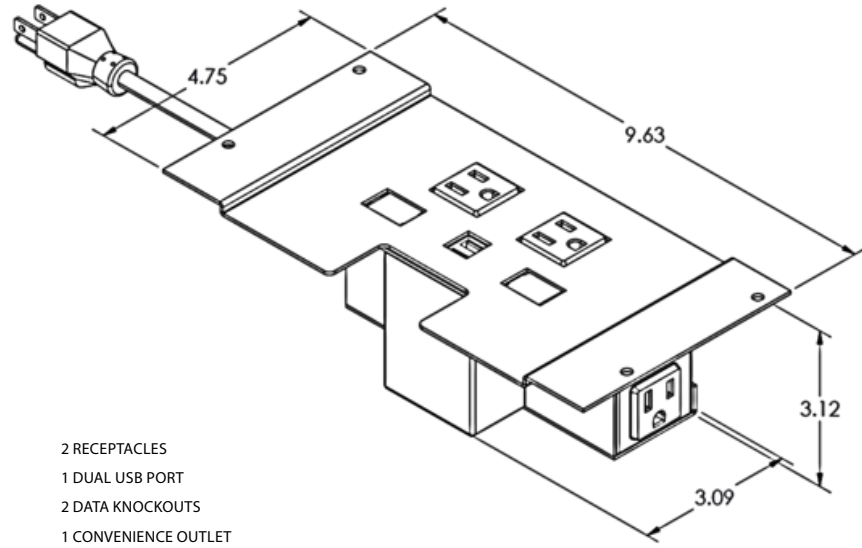

VILLA LG GROMMET SPECIFICATIONS:

- Flush Lid *(Sold Separately)*
- Fits Surface Thicknesses: 0.75" - 2.0"
- Fits Surface Cutout: 4.0 x 8.0"

CORDED

Series dimensions on following page...

VILLA LG | POWER, USB, DATA & CONVENIENCE OUTLETS