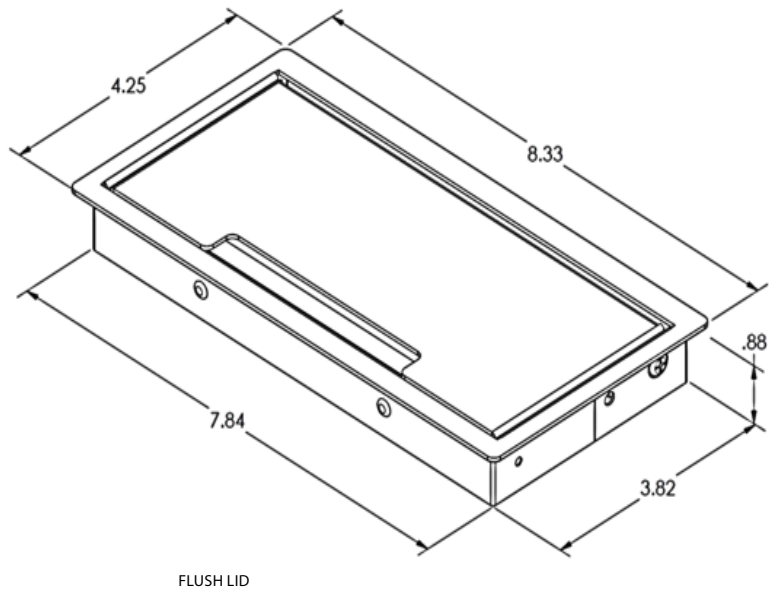

VILLA LG | FLUSH-LID GROMMET

Ordering information on following page...