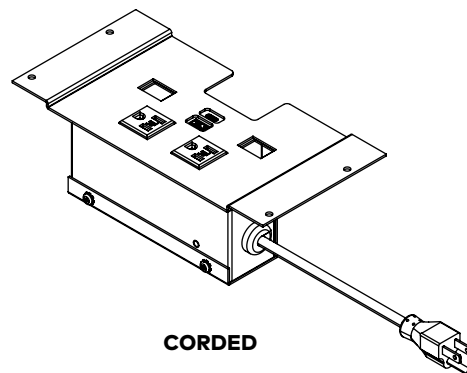

**LG Grommet Finishes**

- Silver
- Black
- White
- Brushed Aluminum

\*Interested in our specialty finishes?  
Contact us for details.

FLUSH LID  
LG GROMMET

**SPECIFICATIONS**

- 15A/120V AC Receptacles
- (1) 2.4A Reversible USB-A Charging Port & (1) 60-Watt USB-C Power Delivery Port with GaN Technology
- Convenience Outlet
- Data Knockouts - Keystone Data Options Available *(Purchased Separately)*
- Standard Cord Length: 72" with NEMA 5-15 Straight Plug
- UL Listed for US and Canada

**VILLA LG GROMMET SPECIFICATIONS:**

- Flush Lid *(Sold Separately)*
- Fits Surface Thicknesses: 0.75" - 2.0"
- Fits Surface Cutout: 4.0 x 8.0"

Series dimensions on following page...

**VILLA LG | POWER, USB, DATA & CONVENIENCE OUTLETS**