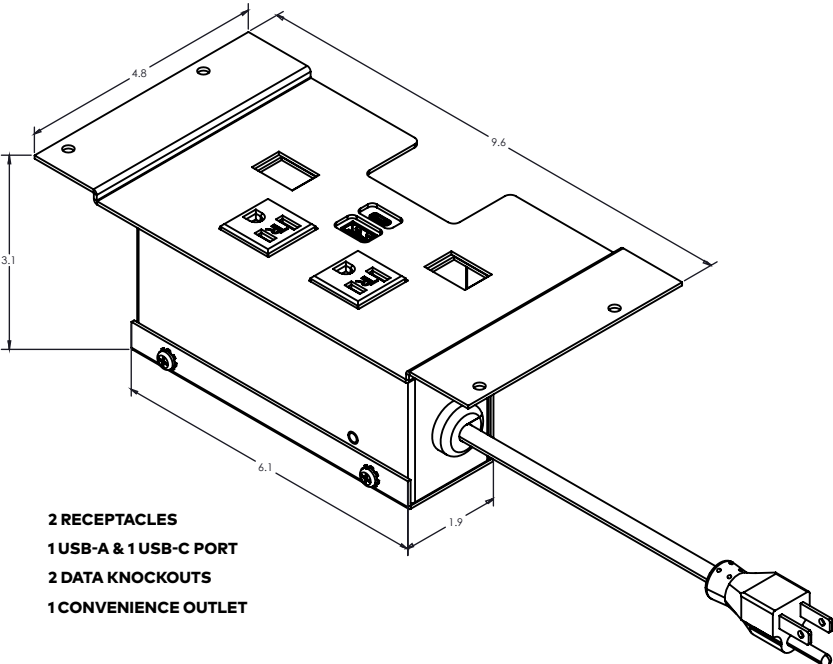

**LG Grommet Finishes**

- Silver
- Black
- White
- Brushed Aluminum

\*Interested in our specialty finishes?  
Contact us for details.

FLUSH LID  
LG GROMMET

**SPECIFICATIONS**

- 15A/120V AC Receptacles
- (1) 2.4A Reversible USB-A Charging Port & (1) 60-Watt USB-C Power Delivery Port with GaN Technology
- Convenience Outlet
- Data Knockouts - Keystone Data Options Available *(Purchased Separately)*
- Standard Cord Length: 72" with NEMA 5-15 Straight Plug
- UL Listed for US and Canada

**VILLA LG GROMMET SPECIFICATIONS:**

- Flush Lid *(Sold Separately)*
- Fits Surface Thicknesses: 0.75" - 2.0"
- Fits Surface Cutout: 4.0 x 8.0"

Series dimensions on following page...

**VILLA LG | POWER, USB, DATA & CONVENIENCE OUTLETS**