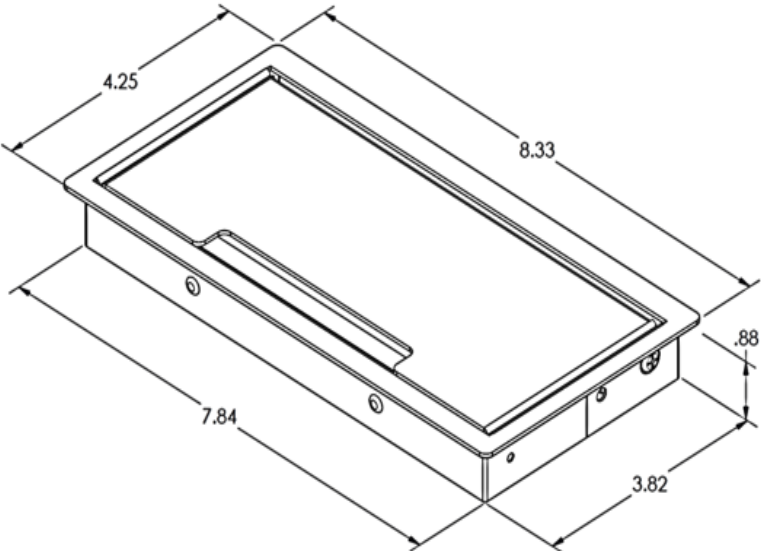

VILLA LG | FLUSH-LID GROMMET

FLUSH LID

Ordering information on following page...