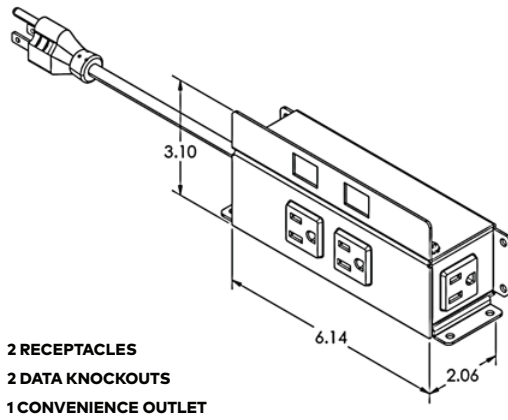

VILLA UM SERIES | CONVENIENCE OUTLETS

Ordering information on following page...