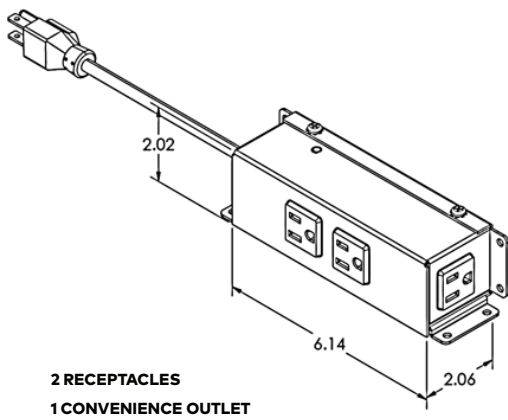

VILLA UM SERIES | CONVENIENCE OUTLETS

Ordering information on following page...