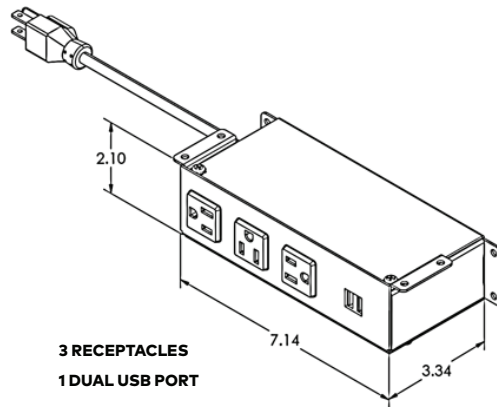

VILLA UM SERIES | POWER & USB