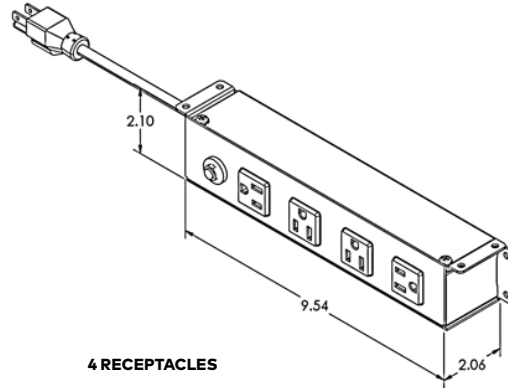

VILLA UM SERIES | POWER ONLY