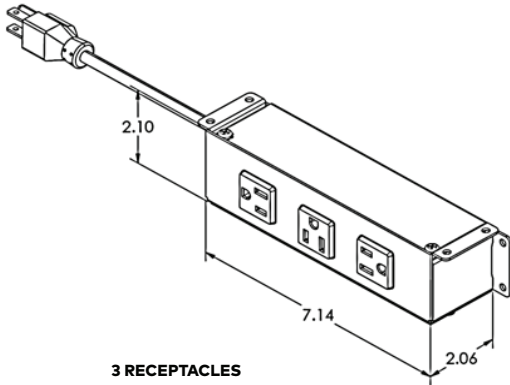

VILLA UM SERIES | POWER ONLY