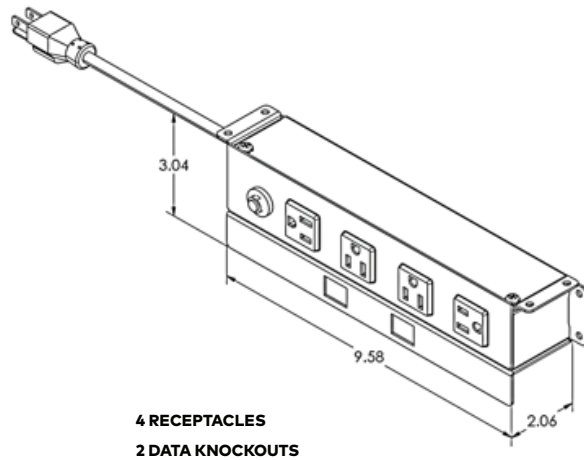

VILLA UM SERIES | POWER & DATA

Ordering information on following page...