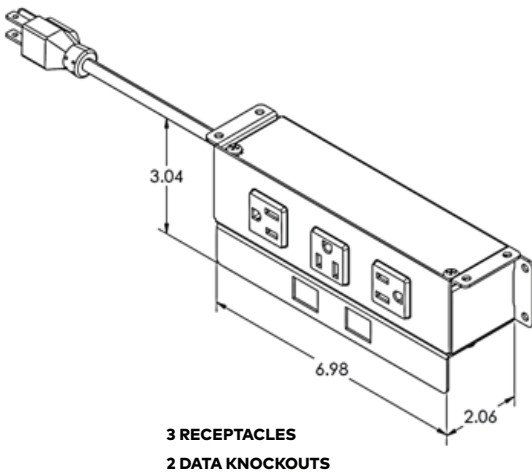

VILLA UM SERIES | POWER & DATA

Ordering information on following page...