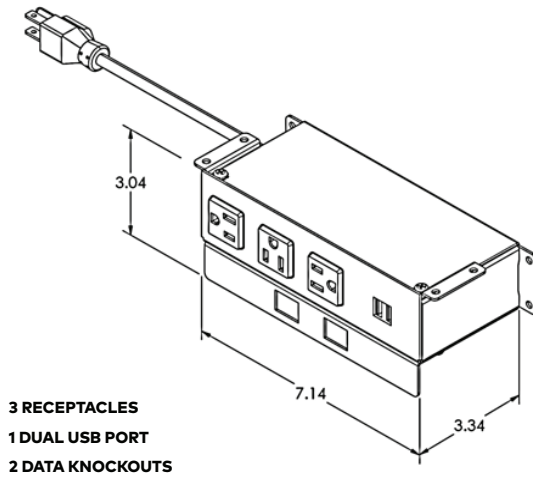

VILLA UM SERIES | POWER, USB & DATA