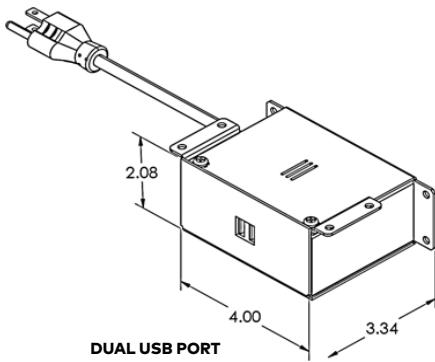

VILLA UM SERIES | USB ONLY