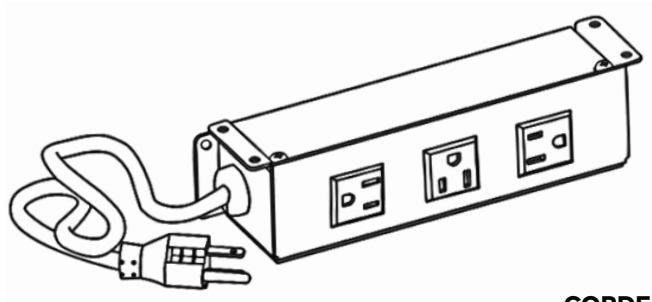

CORDED

Series dimensions on following page...