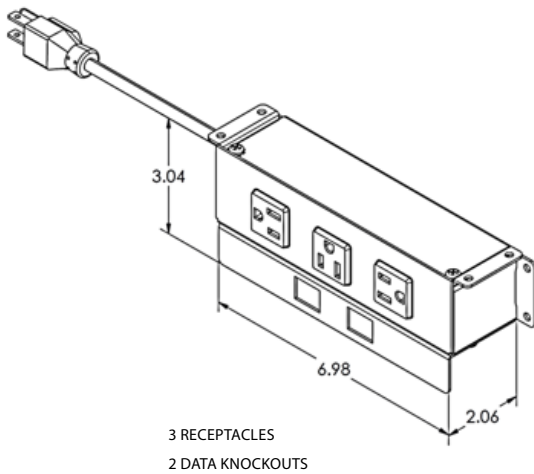

VILLA UM SERIES | POWER & DATA

Ordering information on following page...