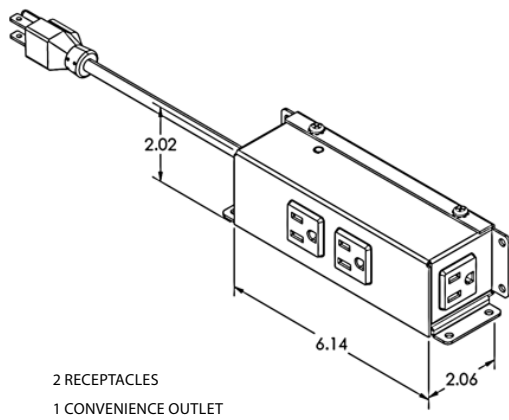

VILLA UM SERIES | CONVENIENCE OUTLETS

Ordering information on following page...