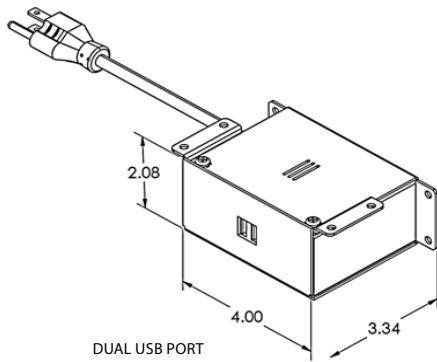

VILLA UM SERIES | USB ONLY