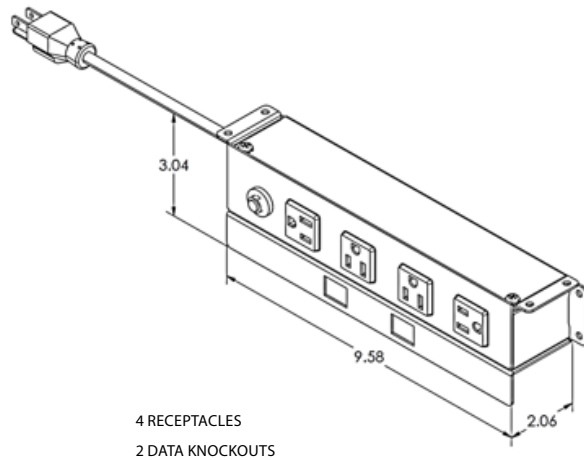

VILLA UM SERIES | POWER & DATA

Ordering information on following page...