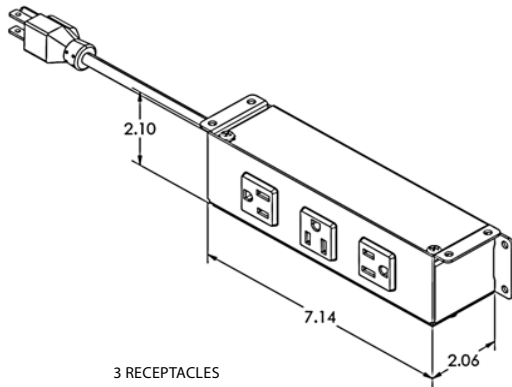

VILLA UM SERIES | POWER ONLY