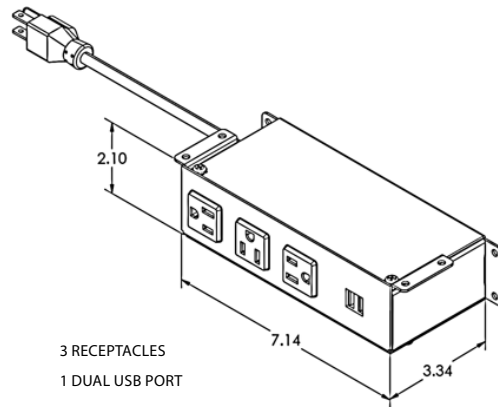

VILLA UM SERIES | POWER & USB