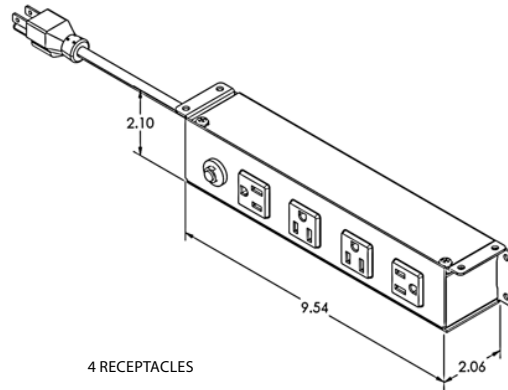

VILLA UM SERIES | POWER ONLY