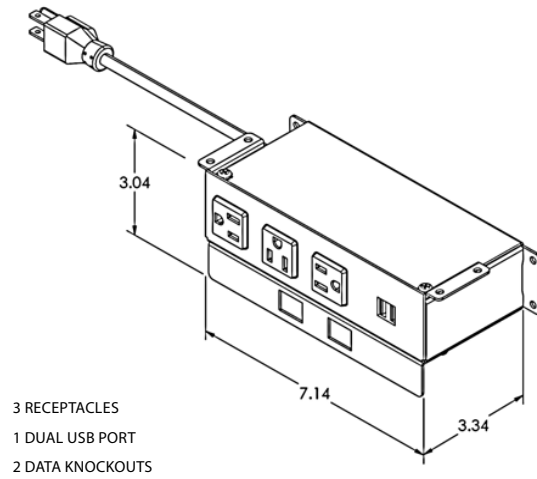

VILLA UM SERIES | POWER, USB & DATA