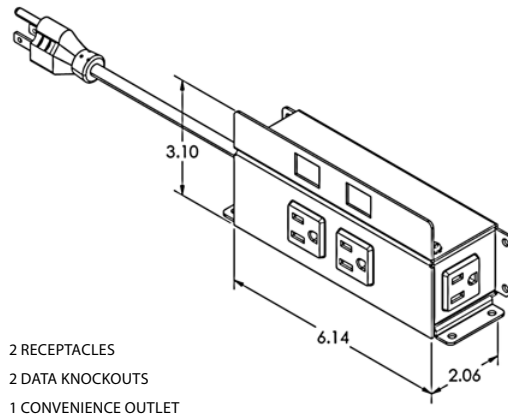

VILLA UM SERIES | CONVENIENCE OUTLETS

Ordering information on following page...