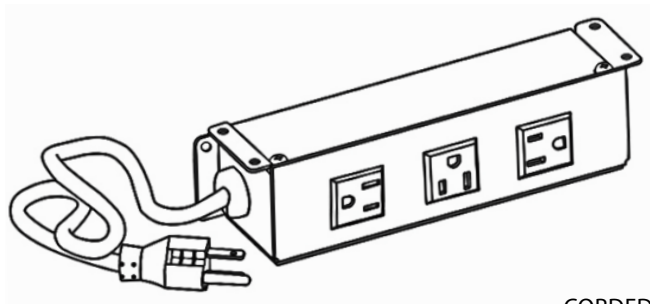

VILLA™ UM SERIES

CORDED

TAKING
POWER
TO NEW
HEIGHTS.

FUELING PRODUCTIVITY WITH ERGONOMIC POWER

Engineered to adapt to your every move and height; Villa™ UM (under-mount) brings critical power, data, and USB charging conveniently to the underside of the work surface. Leaving you with a clutter-free tabletop for optimal productivity.

**UNIT SPECIFICATIONS:**

- 15A/120V AC Receptacles
- 2.1A/5V Shared; Dual USB Charging Ports (*Available on Select Models*)
- Convenience Outlet (*Available on Select Models*)
- Data Knockouts - Keystone Data Options Available; Purchased Separately (*Available on Select Models*)
- Standard Cord Lengths: 36", 72" or 108" (*Specify in Part Number*)
- Cable Clamps and Screws Included for Installation
- ETL Listed for US and Canada