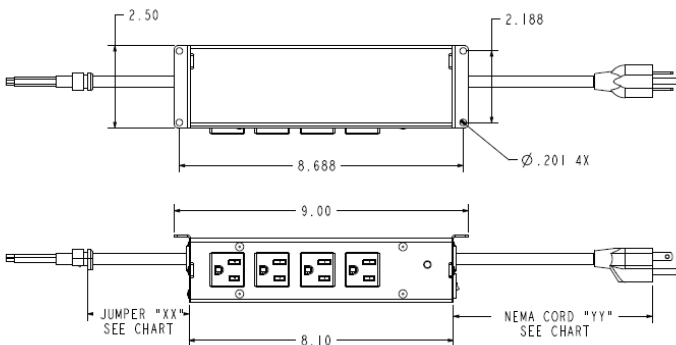

FEATURES:

Applications - Inline

Under-mount

Standard Metal Trim & Bracket Finishes

Black

Standard Plastic Colors

Black

Specifications

- 4 or 6 - 15A, 120V AC Power Outlets
- 15 Amp Circuit Breaker
- 2 Cord Lengths Per Unit: 2' - 3' - From Ashley Unit to Inline Box and 6' - 10' - From Inline Box to Power Source
- 4 Power InLine compatible with all Ashley Products (See Individual Spec Sheets for Product Details)
- 6 Power InLine compatible with the following Studio Products: Ashley Uno Series, Ashley Duo Series, Ashley Duo Air Series, and Ashley 210 Series (See Individual Spec Sheets for Product Details)
- No Table Cutout Required (Exception: Ashley Duo Air and Ashley Duo Wedge)
- UL 962A Listed
- UL 1310 Recognized
- Meets UL Spill Requirements
- Class 2, FCC Part 15 A Approved

Dimensions

- Ashley™ InLine 4 Power Box Dimensions: 9.00" x 2.50" x 2.05"
- Ashley™ InLine 6 Power Box Dimensions: 11.75" x 2.50" x 2.05"
- "X" (See Figure Below) is Specified Distance from Ashley Unit to Inline Box = 2' or 3'
- "Y" (See Figure Below) is Specified Distance from Inline Box to Power Source = 6' or 10'