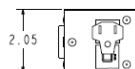

Dimensions

- Ashley™ InLine 4 Power Box Dimensions: 9.00" x 2.50" x 2.05"
- Ashley™ InLine 6 Power Box Dimensions: 11.75" x 2.50" x 2.05"
- "X" (See Figure Below) is Specified Distance from Ashley Unit to Inline Box = 2' or 3'
- "Y" (See Figure Below) is Specified Distance from Inline Box to Power Source = 6' or 10'