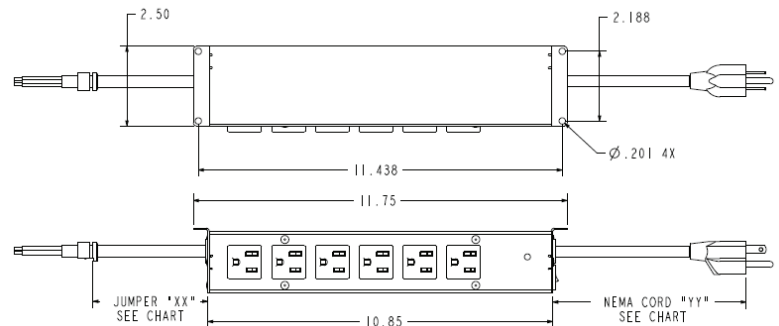

FEATURES:

Applications - Inline

Under-mount

Standard Metal Trim & Bracket Finishes

Black

Standard Plastic Colors

Black

Specifications

- 4 or 6 - 15A, 120V AC Power Outlets
- 15 Amp Circuit Breaker
- 2 Cord Lengths Per Unit: 2' - 3' - From Ashley Unit to Inline Box and 6' - 10' - From Inline Box to Power Source
- 4 Power InLine compatible with all Ashley Products (See Individual Spec Sheets for Product Details)
- 6 Power InLine compatible with the following Studio Products: Ashley Uno Series, Ashley Duo Series, Ashley Duo Air Series, and Ashley 210 Series (See Individual Spec Sheets for Product Details)
- No Table Cutout Required (Exception: Ashley Duo Air and Ashley Duo Wedge)
- UL 962A Listed
- UL 1310 Recognized
- Meets UL Spill Requirements
- Class 2, FCC Part 15 A Approved

Dimensions

- Ashley™ InLine 4 Power Box Dimensions: 9.00" x 2.50" x 2.05"
- Ashley™ InLine 6 Power Box Dimensions: 11.75" x 2.50" x 2.05"
- "X" (See Figure Below) is Specified Distance from Ashley Unit to Inline Box = 2' or 3'
- "Y" (See Figure Below) is Specified Distance from Inline Box to Power Source = 6' or 10'