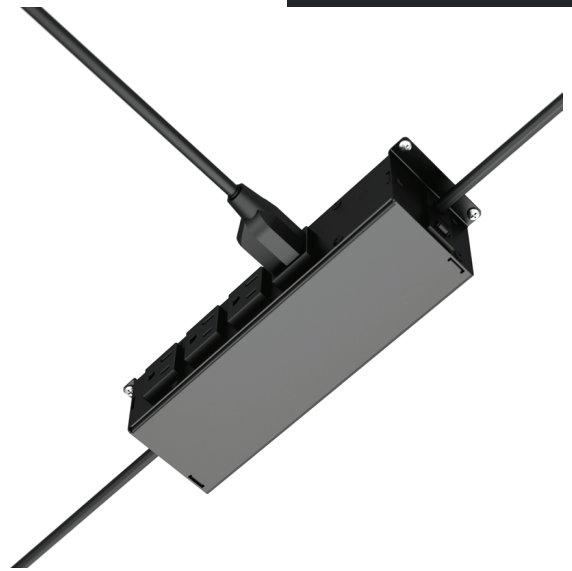

ASHLEY™ INLINE