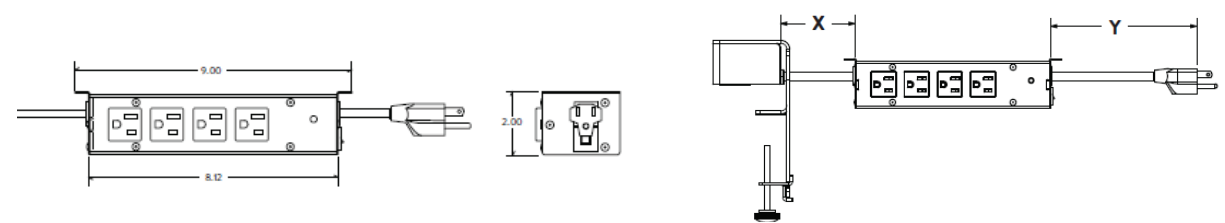

**ASHLEY™ INLINE**

**FEATURES:**

**Applications - In-line**

Under-mount

**Standard Metal Trim & Bracket Finishes**

- Silver
- Black
- White

**Standard Plastic Colors**

- White
- Grey
- Black

**Specifications**

- 4- 15A, 120V AC Power Outlets
- 15 Amp Circuit Breaker
- 2 Cord Lengths Per Unit: 2' - 3' - *From Ashley Unit to Inline Box* and 6' - 10' - *From Inline Box to Power Source*
- Compatible with the following Studio Products: Ashley Uno Series, Duo Series, Duo Wedge Series, Duo Air Series, 202 Series, 210 Series, Trio Series and Ashley Quad Series *(See Individual Spec Sheets for Product Details and color offerings)*
- No Table Cutout Required *(Exception of Ashley Duo Air and Ashley Duo Wedge)*
- UL 962A and UL 111 Listed
- UL 1310 Recognized
- Meets UL Spill Requirements
- Class 2, FCC Part 15 A Approved

**Dimensions**

- Ashley™ Inline Standard Power Box Dimensions: 9" x 8.12" x 2"
- "X" (See Figure Below) is Specified Distance from Ashley Unit to Inline Box = 2' or 3'
- "Y" (See Figure Below) is Specified Distance from Inline Box to Power Source = 6' or 10'